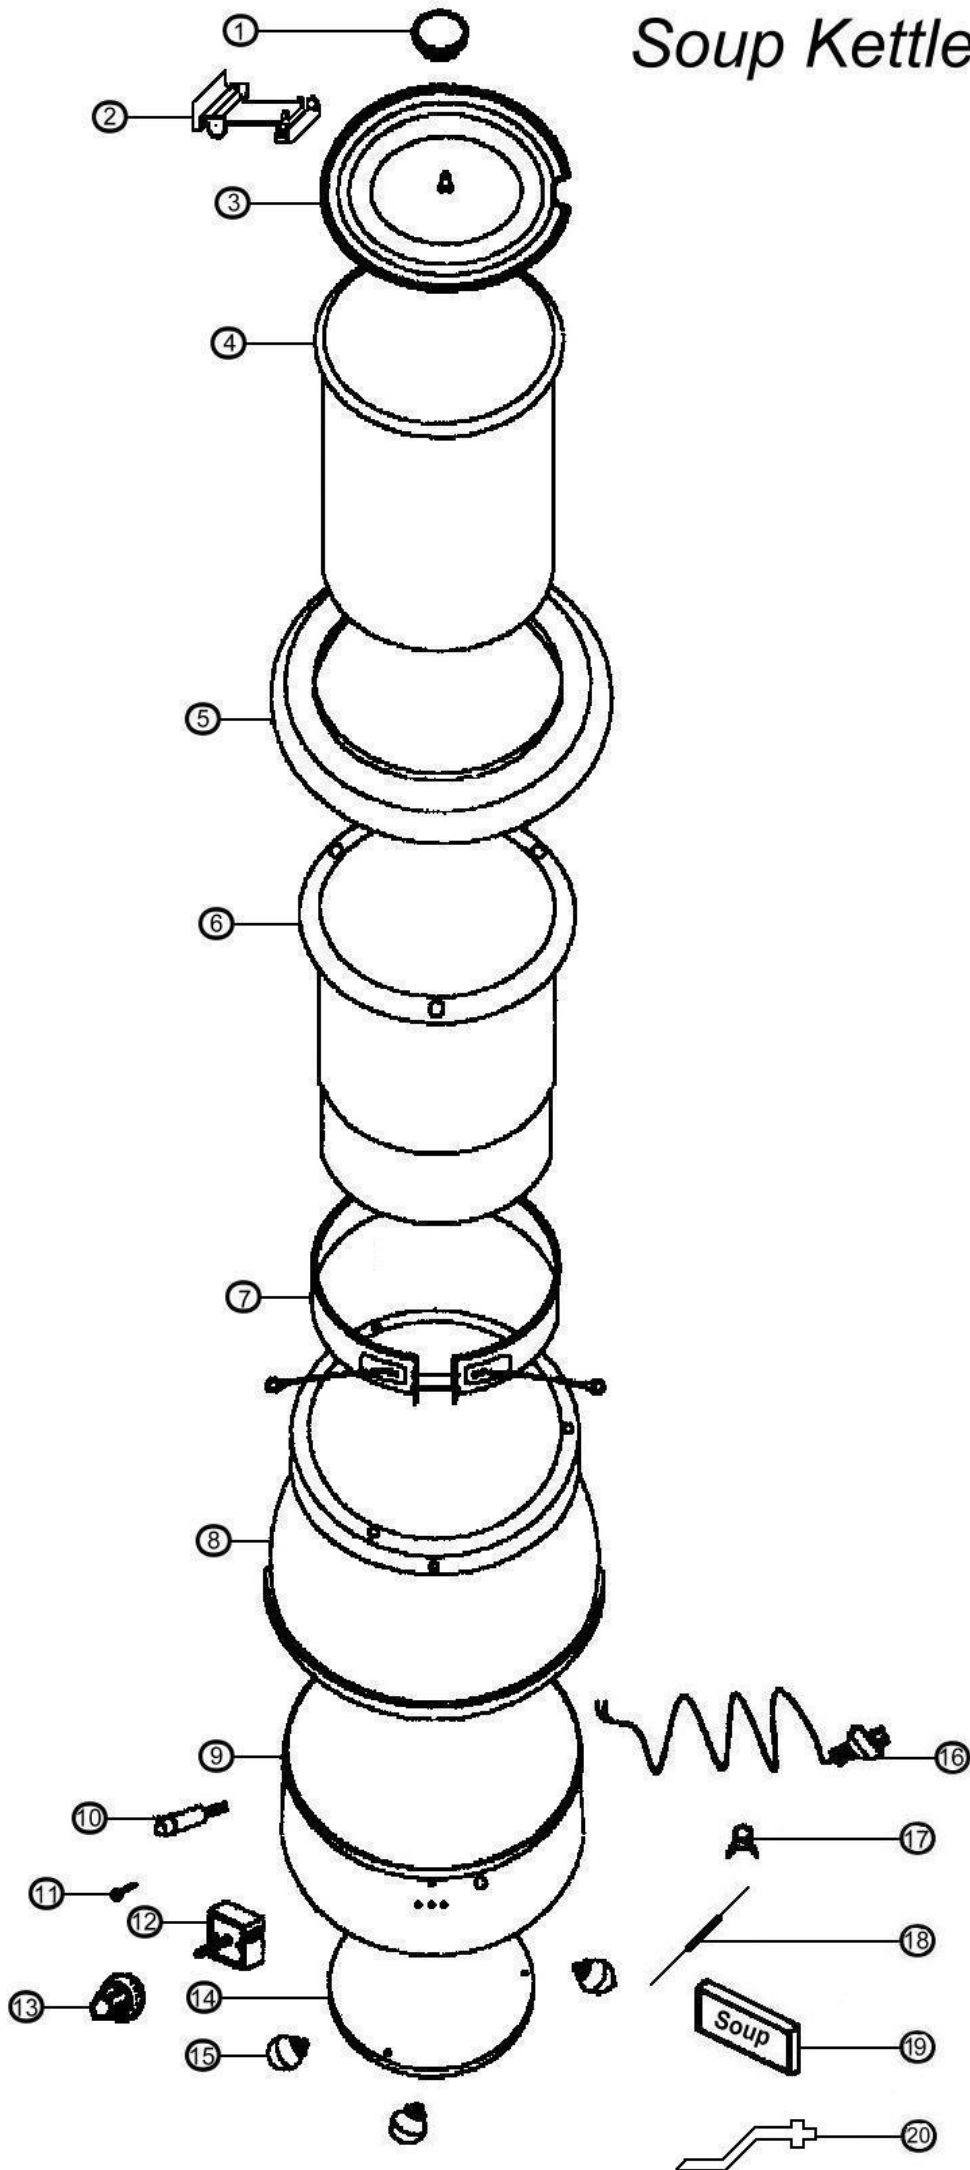

Soup Kettle

Machine	Explode	Code	Description	Stocked Line
L715	1	n/a	Shaft	n/a
L715	2	N112	Connect Clip of Lid	✓
L715	3	N555	Pots Lid	✓
L715	4	N289	Inner Pot	✓
L715	5	N107	Tray Ring	✓
L715	6	n/a	Outer Aluminum Pot	n/a
L715	7	n/a	Heating Element	n/a
L715	8	n/a	Casing (Upper)	n/a
L715	9	n/a	Casing (Lower)	n/a
L715	10	N113	Indication Lamp	✓
L715	11	N291	Indicator Point	✓
L715	12	n/a	EGO Switch	n/a
L715	13	n/a	Adjuster Ring	n/a
L715	14	N474	Bottom Cover	✓
L715	15	N111	Braces Heel	✓
L715	16	n/a	Power Cable & Plug	n/a
L715	17	N109	Thermostats	✓
L715	18	N499	Thermal Cutoffs	✓
L715	19	N293	Magnet Label	✓
L715	20	N290	Fixer of Thermostat	✓