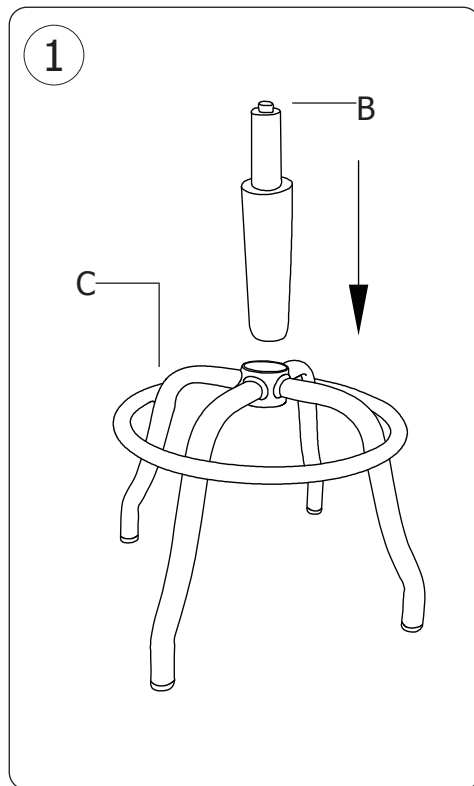

# BOLERO

## HW290/HW291: Brooklyn PU High Bar Stool Assembly Instructions

### Packed parts

<b>A</b>  x1	<b>C</b>  x1	<b>E</b>  x4
<b>B</b>  x1	<b>D</b>  x1	<b>F</b>  x1

Manual size: A4 folded into A5

**Designed for indoor use only!**  
**Do Not stand on this product.**

<b>UK</b>		Fourth Way, Avonmouth, Bristol, BS11 8TB United Kingdom
<b>Eire</b>	+44 (0)845 146 2887	Unit 9003, Blarney Business Park, Blarney Co. Cork, Ireland
<b>NL</b>	040 - 2628080	
<b>FR</b>	01 60 34 28 80	
<b>BE-NL</b>	0800-29129	