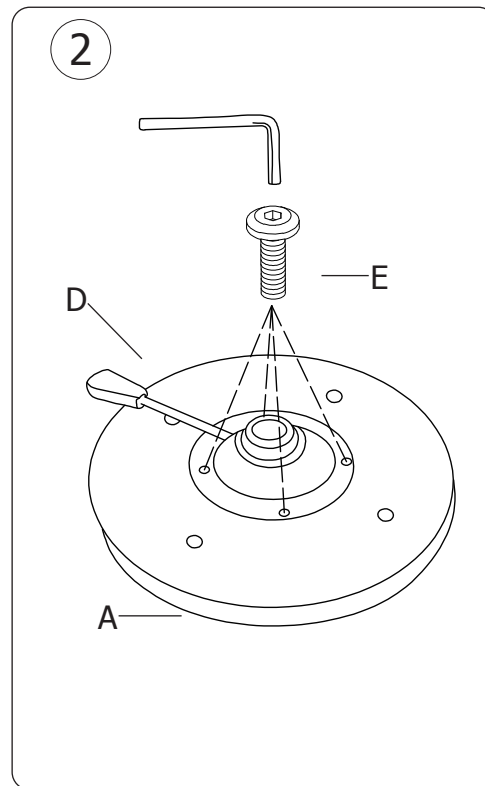

## HW290/HW291: Brooklyn PU High Bar Stool Assembly Instructions

### Packed parts

<b>A</b>  x1	<b>C</b>  x1	<b>E</b>  x4
<b>B</b>  x1	<b>D</b>  x1	<b>F</b>  x1

Manual size: A4 folded into A5

**Designed for indoor use only!**  
**Do Not stand on this product.**

<b>UK</b>		Fourth Way, Avonmouth, Bristol, BS11 8TB United Kingdom
<b>Eire</b>	+44 (0)845 146 2887	Unit 9003, Blarney Business Park, Blarney Co. Cork, Ireland
<b>NL</b>	040 - 2628080	
<b>FR</b>	01 60 34 28 80	
<b>BE-NL</b>	0800-29129	