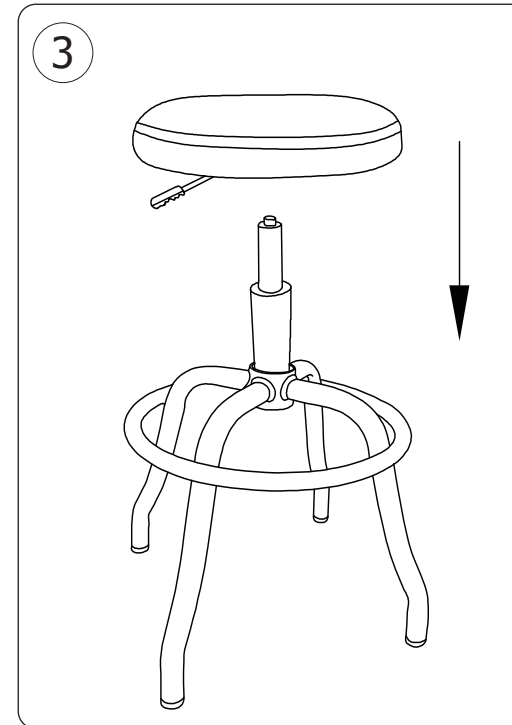

# BOLERO

## HW290/HW291: Brooklyn PU High Bar Stool Assembly Instructions

### Packed parts

<b>A</b>  x1	<b>C</b>  x1	<b>E</b>  x4
<b>B</b>  x1	<b>D</b>  x1	<b>F</b>  x1

Manual size: A4 folded into A5

**Designed for indoor use only!**  
**Do Not stand on this product.**

<b>UK</b>		Fourth Way, Avonmouth, Bristol, BS11 8TB United Kingdom
<b>Eire</b>	+44 (0)845 146 2887	Unit 9003, Blarney Business Park, Blarney Co. Cork, Ireland
<b>NL</b>	040 - 2628080	
<b>FR</b>	01 60 34 28 80	
<b>BE-NL</b>	0800-29129	