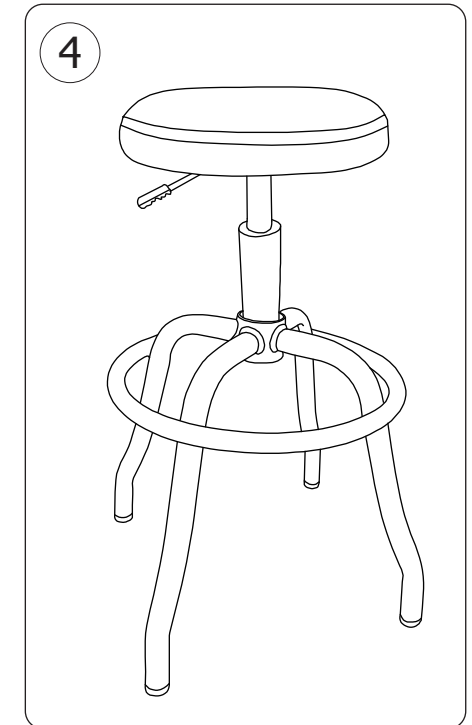

# BOLERO

## HW290/HW291: Brooklyn PU High Bar Stool Assembly Instructions

### Packed parts

<b>A</b>  x1	<b>C</b>  x1	<b>E</b>  x4
<b>B</b>  x1	<b>D</b>  x1	<b>F</b>  x1

Manual size: A4 folded into A5

**Designed for indoor use only!**  
**Do Not stand on this product.**

<b>UK</b>		Fourth Way, Avonmouth, Bristol, BS11 8TB United Kingdom
<b>Eire</b>	+44 (0)845 146 2887	Unit 9003, Blarney Business Park, Blarney Co. Cork, Ireland
<b>NL</b>	040 - 2628080	
<b>FR</b>	01 60 34 28 80	
<b>BE-NL</b>	0800-29129	