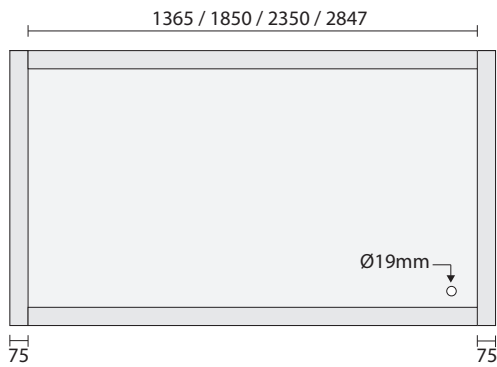

Model:
FISK15

Fresh fish display
Ambient

Key Features

- Inbuilt 19mm drain outlet
- Perforated front decoration
- Angled display deck

Construction

- AISI 316 stainless steel construction
- High density polyurethane insulation
- Stainless steel base legs

Available Options

- Acrylic frontal protection
- Scale support
- Multiplexing kit
- Multiplexing decorative panel

Technical Data

Model	FISK15
External Dimensions	Width = 1515 Depth = 1150 Height = 876 / 681
Style	Non-Refrigerated
Deck Dimensions	Width = 1365 Depth = 950
Display Deck Size	1.30m ²
Flaked Ice Requirement*	120kg
Construction	AISI316 Stainless Steel

Top View

Side View

Frontal Protection

*flaked ice requirement calculated at a depth of 18cm

Approvals	Available At	Document #