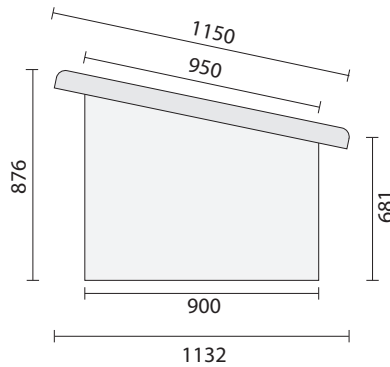

Model:
FISK15

Fresh fish display
Ambient

Key Features

- Inbuilt 19mm drain outlet
- Perforated front decoration
- Angled display deck

Construction

- AISI 316 stainless steel construction
- High density polyurethane insulation
- Stainless steel base legs

Available Options

- Acrylic frontal protection
- Scale support
- Multiplexing kit
- Multiplexing decorative panel

Technical Data

Model	FISK15
External Dimensions	Width = 1515 Depth = 1150 Height = 876 / 681
Style	Non-Refrigerated
Deck Dimensions	Width = 1365 Depth = 950
Display Deck Size	1.30m ²
Flaked Ice Requirement*	120kg
Construction	AISI316 Stainless Steel

Top View

Side View

Frontal Protection

*flaked ice requirement calculated at a depth of 18cm

Approvals	Available At	Document #