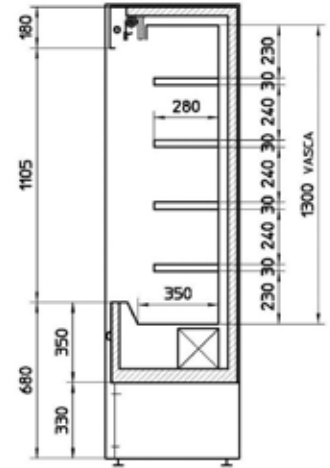

Slim Tiered Display

580mm Depth

SLIM90L

SLIM110LXX

MIRROR FINISH STAINLESS STEEL

FEATURES

- L model - White laminated exterior & interior
- LXX model - Stainless steel exterior & interior
- 4 shelves (able to tilt) with ticket strip & shelf edge stopper
- Night blind as standard
- Internal LED illumination with on/off switch
- Adjustable feet

TECHNICAL SPECIFICATIONS

- Controller: Digital controller with temperature display
- Cooling: Ventilated
- Defrost: Automatic
- Refrigerant: R452a
- Climate Class: 3
- Temperature Range: +1°C ~ +4°C
- Power Supply: 13amp

MODEL	FINISH	GROSS CAPACITY	EXTERNAL DIMENSIONS (H x W x D mm)	POWER CONSUMPTION	WEIGHT (kg)	RRP
SLIM60L	White laminated	335L	2005 x 670 x 580	870W	133	
SLIM90L		403L	2005 x 970 x 580	940W	165	
SLIM110L		460L	2005 x 1170 x 580	1400W	181	
SLIM60LXX	Stainless steel	335L	2005 x 670 x 580	870W	133	
SLIM90LXX		403L	2005 x 970 x 580	940W	165	
SLIM110LXX		460L	2005 x 1170 x 580	1400W	181	