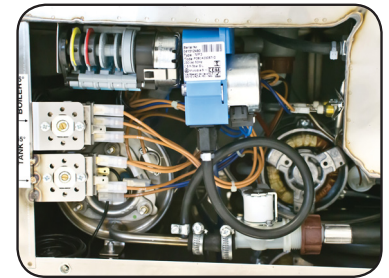

Model:
E80XDP

Dishwasher Under Counter
 500mm basket, automatic drain pump

General Information

The Prodis E80XD 500mm automatic drain pump dishwasher with automatic rinseaid and detergent injectors, adjustable wash and rinse thermostats and a selectable 2/4 minute wash cycle.

Key Features

Construction

Available Options

- 2/4 minute wash cycle
- Upper wash/rinse assembly
- Timed rinseaid pump
- Timed detergent pump
- Wash and rinse tank elements
- Adjustable wash tank thermostat
- Adjustable rinse tank thermostat
- Compact design
- Simple operation
- Adjustable feet
- Stainless steel wash pump filter

- Stainless steel exterior
- Stainless steel interior
- Double skinned door

- Manual water softener
- Rinse boost pump
- Multifit stand

Technical Data

Model	E80XDP
External Dimensions	Width = 550 Depth = 600 Height = 835
Wash Cycle	2/4 minute
Basket size	500 x 500mm
Internal clearance / Maximum loading height	330mm
Automatic rinseaid injector	✓
Automatic detergent injector	✓
Wash tank temperature	55°C adjustable
Rinse tank temperature	80°C adjustable
Rinse tank heating element	6000w
Wash tank heating element	1500w
Total power supply	6500w
Wash pump capacity	175 litres per minute
Wash tank capacity	16 litres
Rinse tank capacity	3 litres
Water inlet	3/4 BSP
Drain outlet	28mm
Drain system	Pumped
Weight	44kg