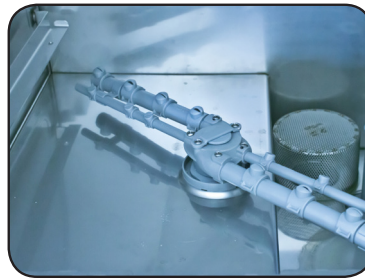

Model:
E80XDP

Dishwasher Under Counter
 500mm basket, automatic drain pump

General Information

The Prodis E80XD 500mm automatic drain pump dishwasher with automatic rinseaid and detergent injectors, adjustable wash and rinse thermostats and a selectable 2/4 minute wash cycle.

Key Features

Construction

Available Options

- 2/4 minute wash cycle
- Upper wash/rinse assembly
- Timed rinseaid pump
- Timed detergent pump
- Wash and rinse tank elements
- Adjustable wash tank thermostat
- Adjustable rinse tank thermostat
- Compact design
- Simple operation
- Adjustable feet
- Stainless steel wash pump filter

- Stainless steel exterior
- Stainless steel interior
- Double skinned door

- Manual water softener
- Rinse boost pump
- Multifit stand

Technical Data

Model	E80XDP
External Dimensions	Width = 550 Depth = 600 Height = 835
Wash Cycle	2/4 minute
Basket size	500 x 500mm
Internal clearance / Maximum loading height	330mm
Automatic rinseaid injector	✓
Automatic detergent injector	✓
Wash tank temperature	55°C adjustable
Rinse tank temperature	80°C adjustable
Rinse tank heating element	6000w
Wash tank heating element	1500w
Total power supply	6500w
Wash pump capacity	175 litres per minute
Wash tank capacity	16 litres
Rinse tank capacity	3 litres
Water inlet	3/4 BSP
Drain outlet	28mm
Drain system	Pumped
Weight	44kg