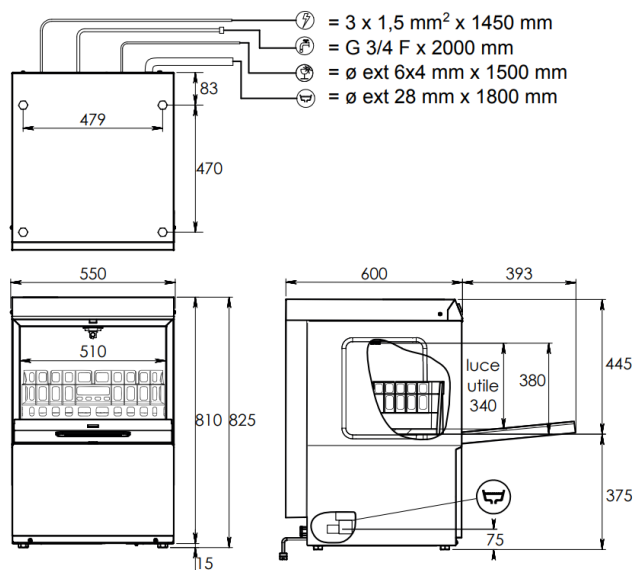

- Stainless steel exterior
- Stainless steel interior
- Double skinned door

- Manual water softener
- Rinse boost pump
- Multifit stand

Technical Data

Model	E80XDP
External Dimensions	Width = 550 Depth = 600 Height = 835
Wash Cycle	2/4 minute
Basket size	500 x 500mm
Internal clearance / Maximum loading height	330mm
Automatic rinseaid injector	✓
Automatic detergent injector	✓
Wash tank temperature	55°C adjustable
Rinse tank temperature	80°C adjustable
Rinse tank heating element	6000w
Wash tank heating element	1500w
Total power supply	6500w
Wash pump capacity	175 litres per minute
Wash tank capacity	16 litres
Rinse tank capacity	3 litres
Water inlet	3/4 BSP
Drain outlet	28mm
Drain system	Pumped
Weight	44kg