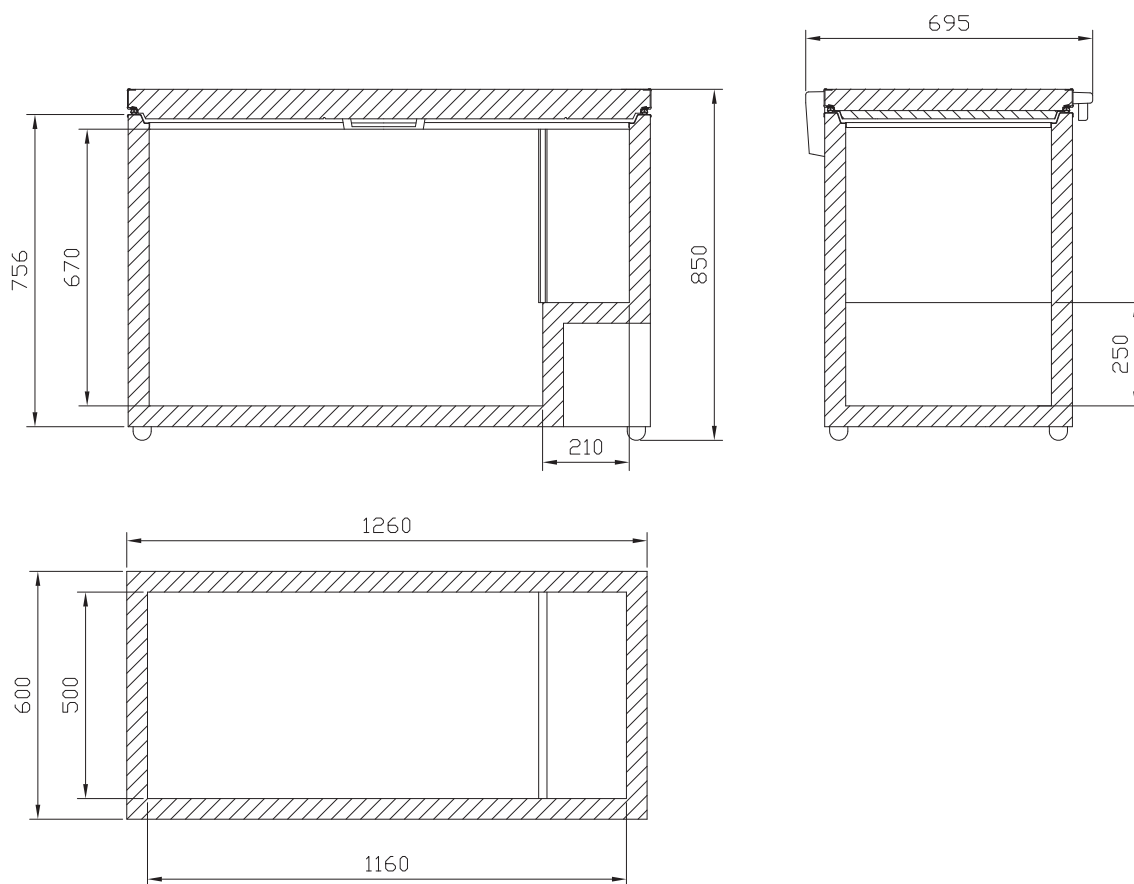

HF 396

CHEST FREEZER

All measurements in mm

Height, mm	850
Width, mm	1260
Depth, mm	600
Incl. handle and hinge, mm	695

VESTFROST
SOLUTIONS

A/S Vestfrost
Falkevej 12
DK-6705 Esbjerg Ø
www.vestfrostsolutions.com