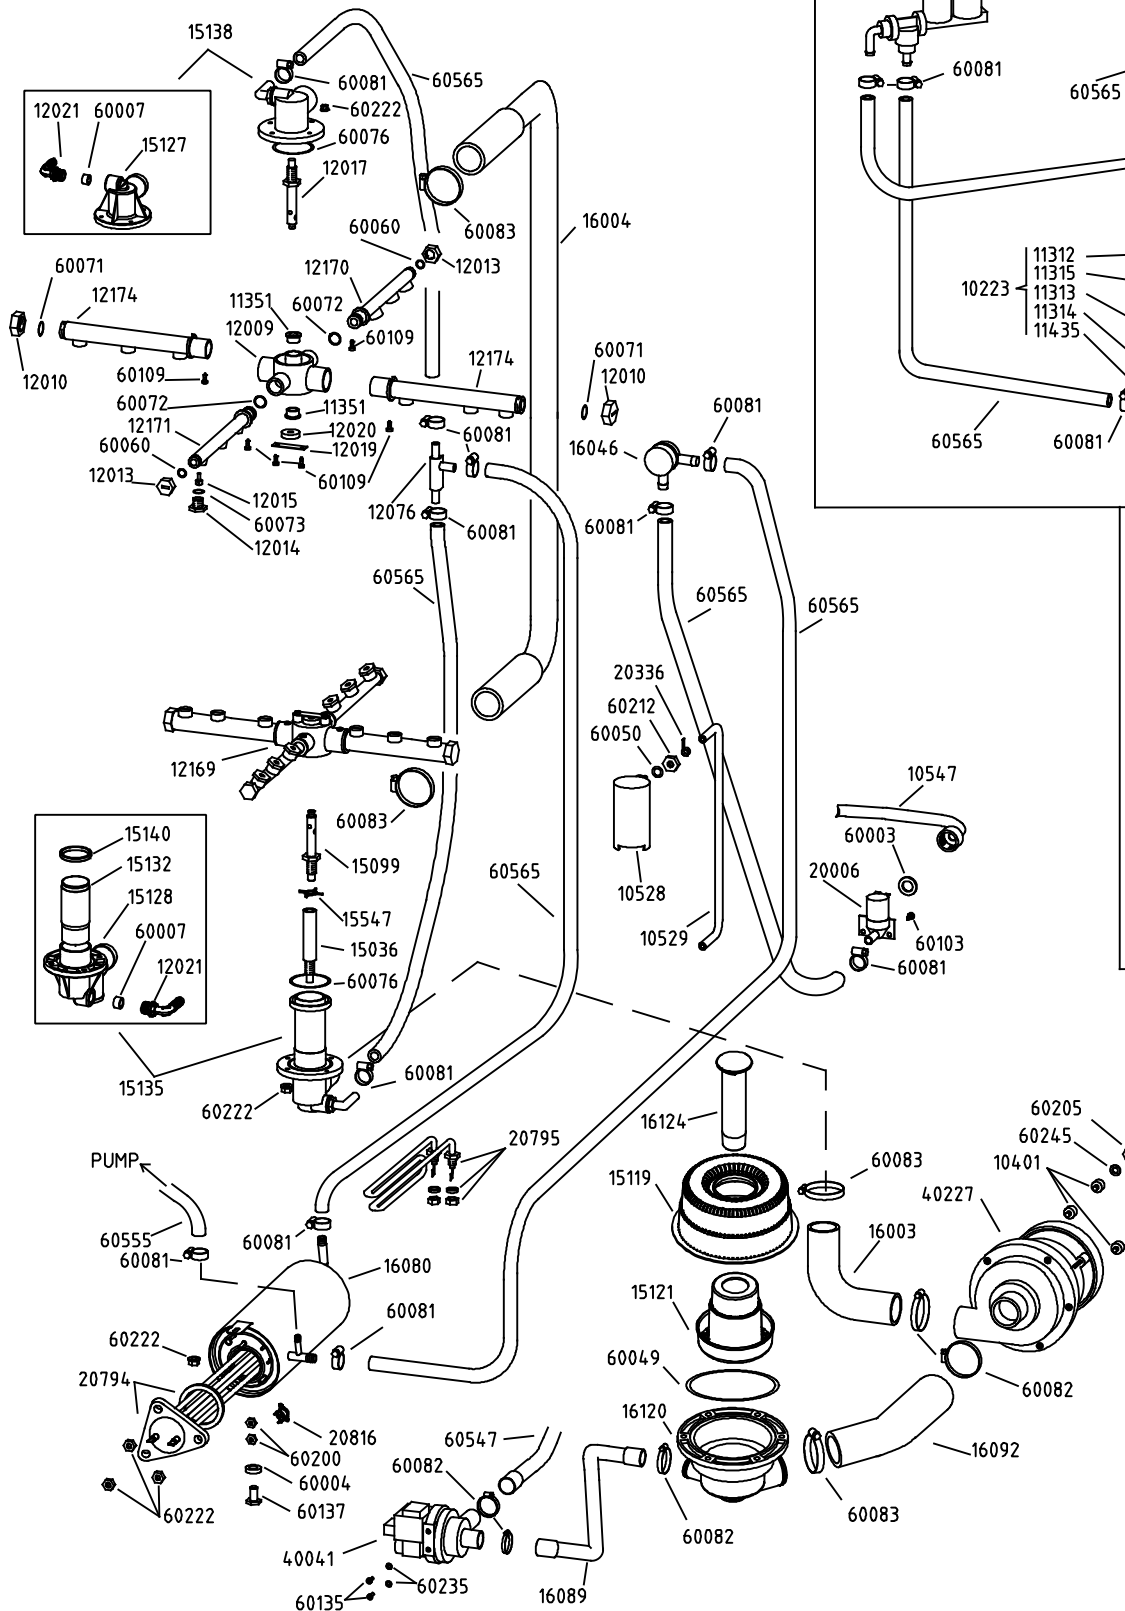

EV40

The logo for Prodis features the word "Prodis" in a bold, dark blue, sans-serif font. The letters are stylized with circular cutouts: a white circle in the 'o', a white circle in the 'i', and a white circle above the 'i'. A light blue brushstroke effect is visible behind the letters, extending from the left and under the 'i'.

**SPARE PARTS
MANUAL**

EV40S

UNTILL SERIAL NR: 182375375
YOU HAVE TO USE PART NRS: