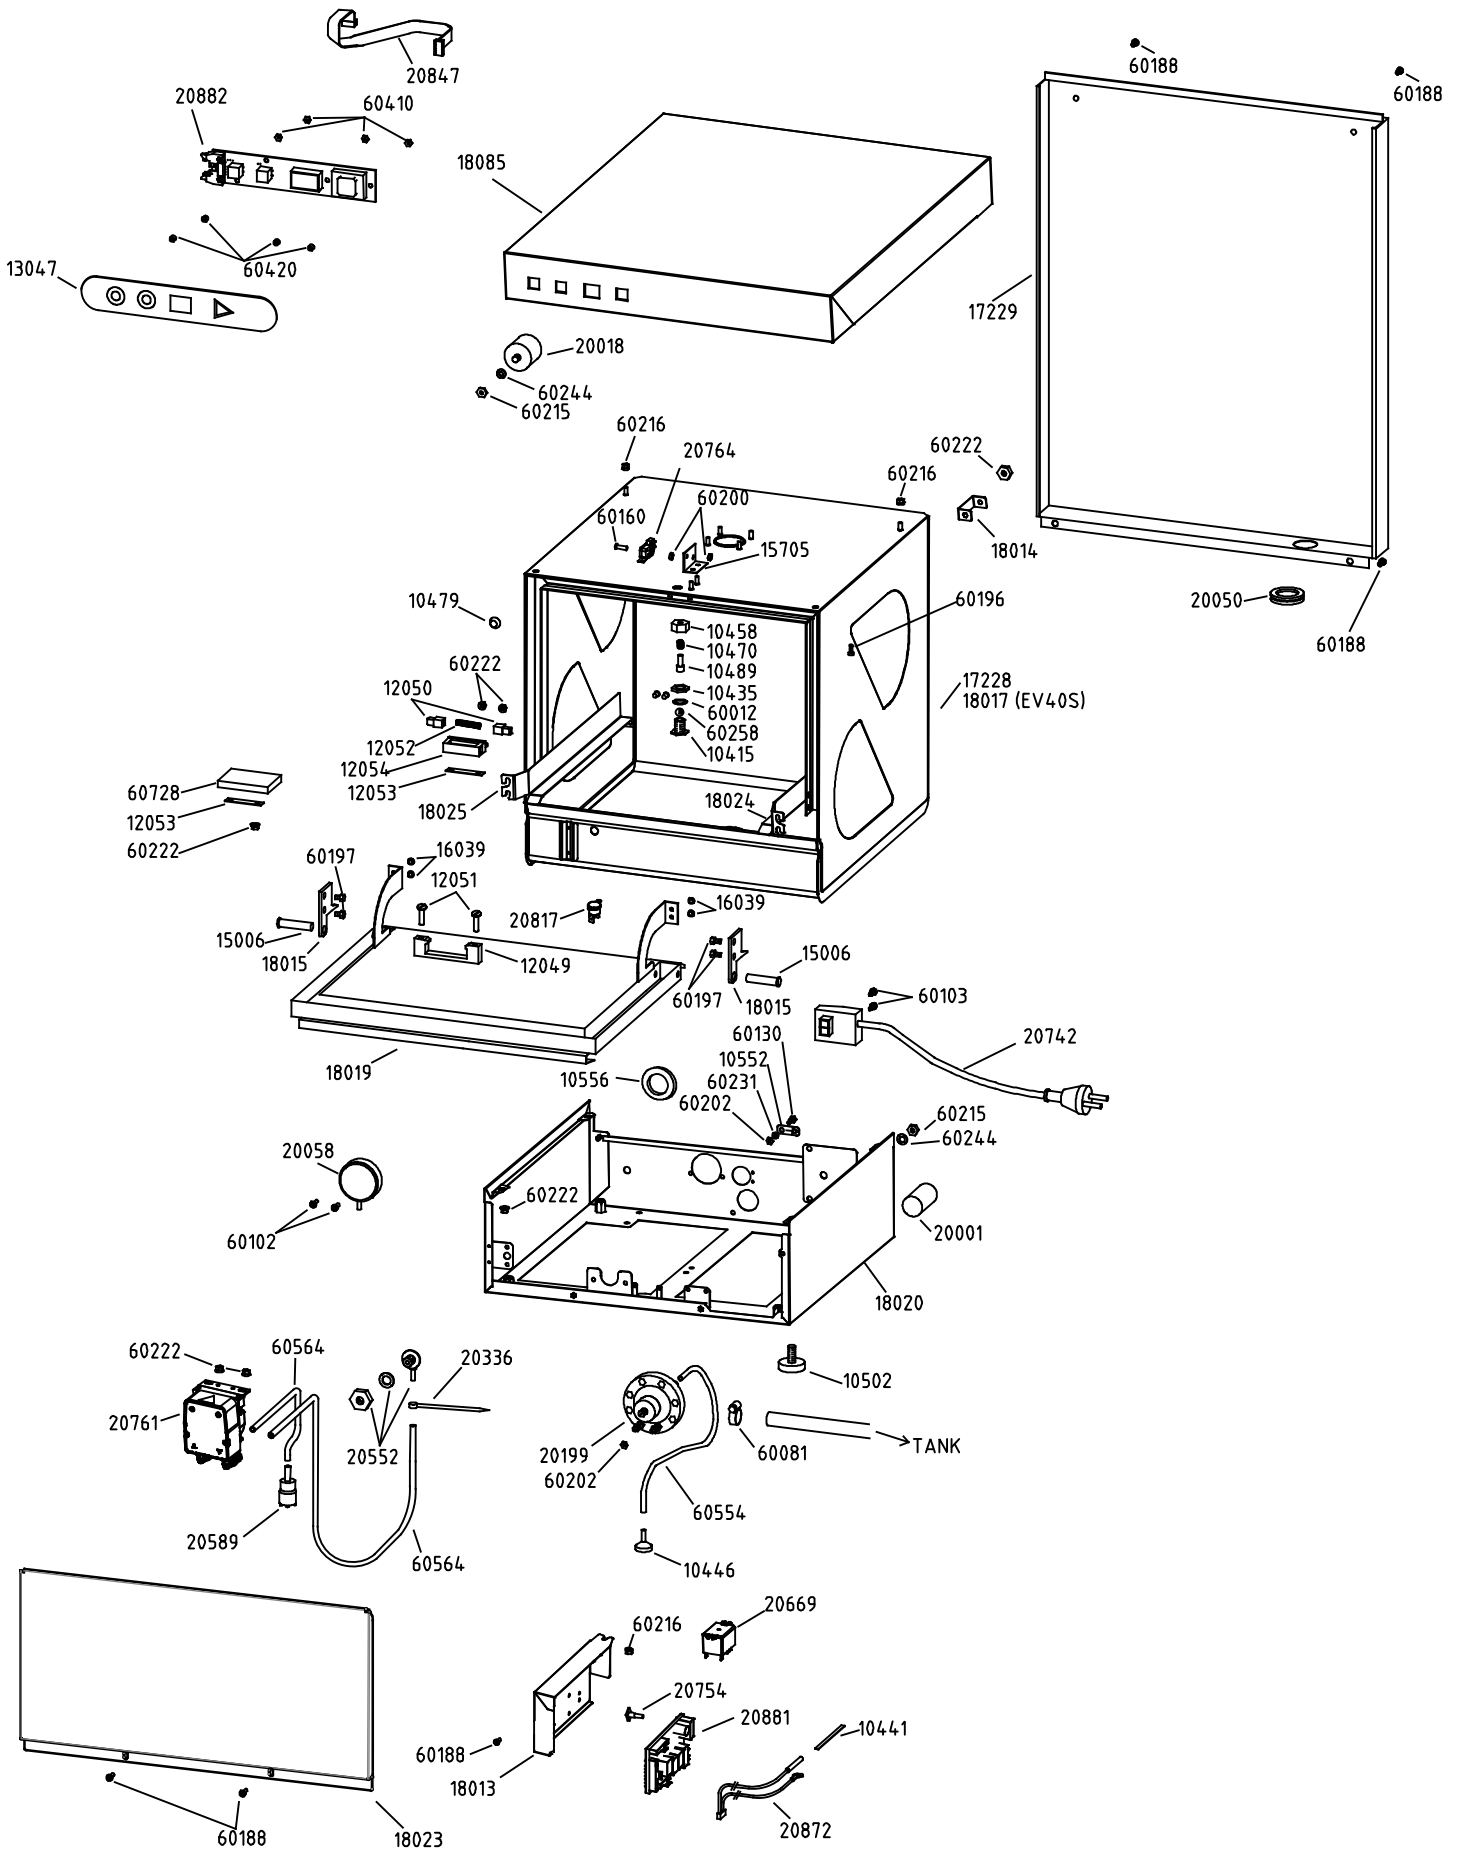

EV40

The logo for Prodis features the word "Prodis" in a bold, dark blue, sans-serif font. The letters are stylized with circular cutouts: a white circle in the 'o', a white circle in the 'i', and a white circle above the 'i'. A light blue brushstroke effect is visible behind the letters, extending from the left and under the 'i'.

**SPARE PARTS
MANUAL**

EV40S

UNTILL SERIAL NR: 182375375
YOU HAVE TO USE PART NRS: