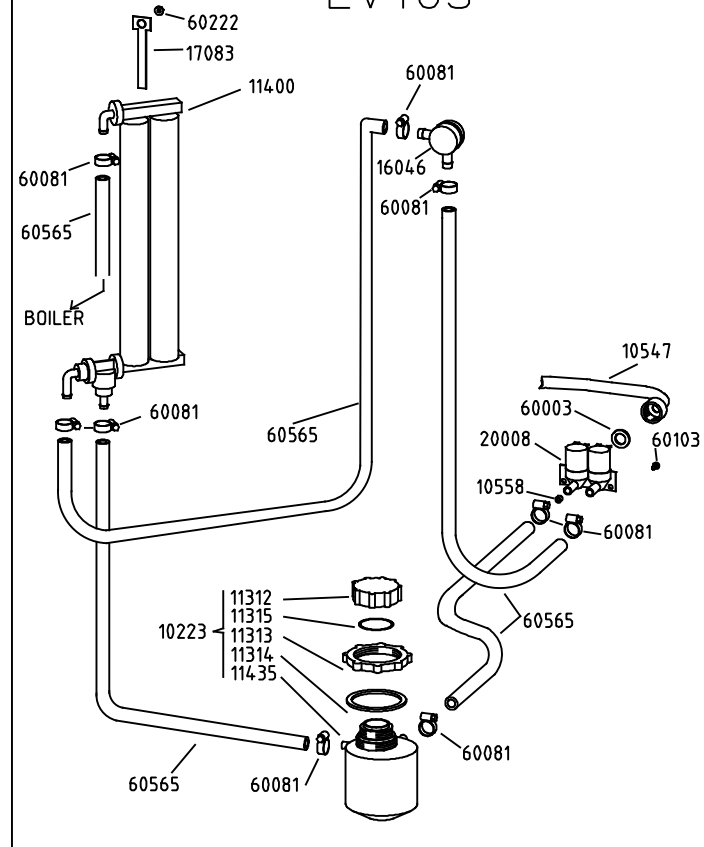

EV40

The logo for Prodis features the word "Prodis" in a bold, dark blue, sans-serif font. The letters are stylized with circular cutouts: a white circle in the 'o', a white circle in the 'i', and a white circle above the 'i'. A light blue brushstroke effect is visible behind the letters, extending from the left and under the 'i'.

**SPARE PARTS
MANUAL**

EV40S

UNTILL SERIAL NR: 182375375
YOU HAVE TO USE PART NRS: