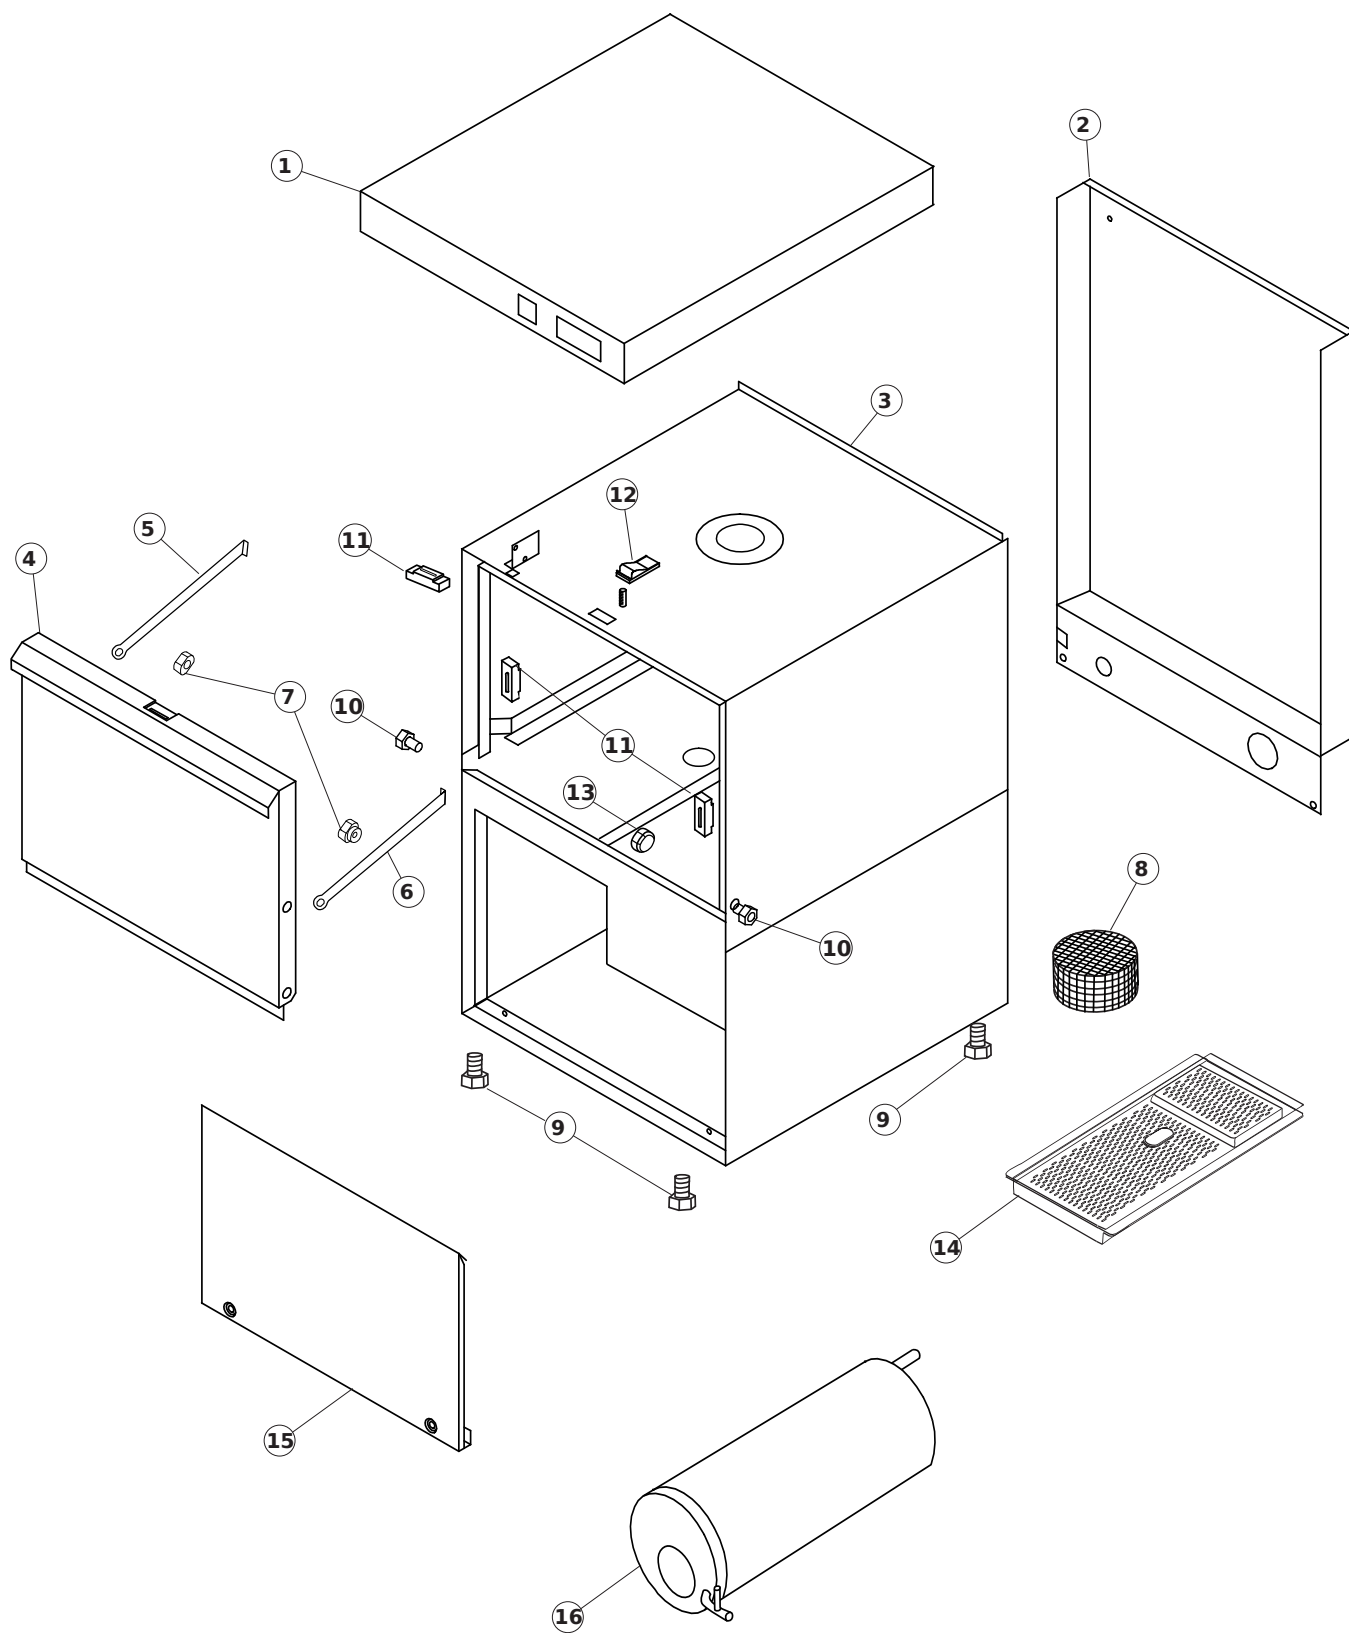

# ta.1

Pos.	Cod.	Descrizione	Description
1	TT5051	TETTO INOX JET 500	Stainless steel switch panel JET 500
2	PP5051	PANNELLO POSTERIORE JET 500	Backside panel JET 500
3	CL5051	CASSONE ASSEMBLATO JET 500	Assembled case JET 500
4	PL5053	PORTA LAVORATA JET 500 MANIGLIA PIEGATA	Bent handle door JET 500
5	AP5001SX	ASTA PORTA SINISTRA UNICA 50	Left door shaft UNICA 50
6	AP5001DX	ASTA PORTA DESTRA UNICA 50	Right door shaft UNICA 50
7	17930	PERNO ASTA PORTA SERIE JET / UNICA	Door shaft axle JET / UNICA series
8	FLTPM01	FILTRO POMPA COMPLETO	Complete pump filter
9	PRP01	PIEDINO REGOLABILE PLASTICA	Adjustable plastic foot
10	17100	PERNO CERNIERA INOX JET / S100	Stainless steel pivot hinge JET / S100
11	20150	BLOCCHETTO PER TIRANTI PORTA 55x14x8	Door tie rod block
12	20132	CHIUSURA PORTA COMPLETA	Complete door closing
13	CT408006	BORCHIA GRIGIA FILTRO VASCA	Plastic nut
14	CT121139	FILTRO VASCA GRIGIO	Grey tank filter
15	PS5051	PANNELLO SOTTOPORTA JET 500	Underdoor panel JET 500
16a	PM3100	BOILER TONDO (SENZA RESISTENZA) Ø 120	Round boiler (without heating element) Ø 120
16b	PM3200	BOILER TONDO (SENZA RESISTENZA) Ø 140	Round boiler (without heating element) Ø 140