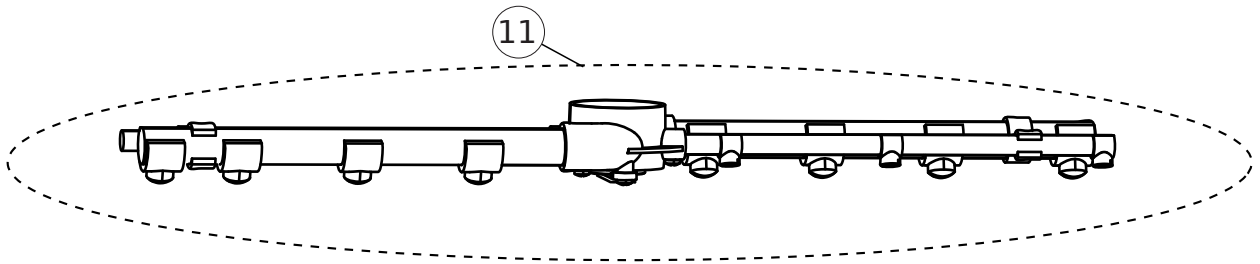

ta.3

Pos.	Cod.	Descrizione	Description
1	20014	OMEGA PER GIRELLO LAVAGGIO	Washing ring omega
2	VGP01	VITE PLASTICA.M 8x6,5 Ø28	Plastic screw 8x6,5 Ø28
3	17025	UGELLI RISCIAQUO AD INCASTRO	Snap-fit rinsing nozzle
4	20049	UGELLI LAVAGGIO AD INCASTRO	Snap-fit washing nozzle
5	20015	GIRELLO 2 VIE PARALLELO	2 ways parallel washing ring
6	20025	CLIPS DISTANZIATORI PER TUBO LAV.+RISC.	Washing+rinsing pipe spacer
7	80380	TUBO Ø18x1x236 LAV.SX. 50-80	Pipe Ø18x1x236 left washing 50-80
8	80400	TUBO Ø10x1x235 RIS.SX. 50-80	Pipe Ø10x1x235 left rinsing 50-80
9	80370	TUBO Ø18x1x236 LAV.DX. 50-80	Pipe Ø18x1x236 right washing 50-80
10	80390	TUBO Ø10x1x235 RIS.DX. 50-80	Pipe Ø10x1x235 right rinse 50-80
11	80952P	GRUPPO LAV.+RIS. COMP. JET500PLUS	Washing / rinsing group JET500PLUS
12	80952P	GRUPPO LAV.+RIS. COMP. JET500PLUS	Washing / rinsing group JET500PLUS