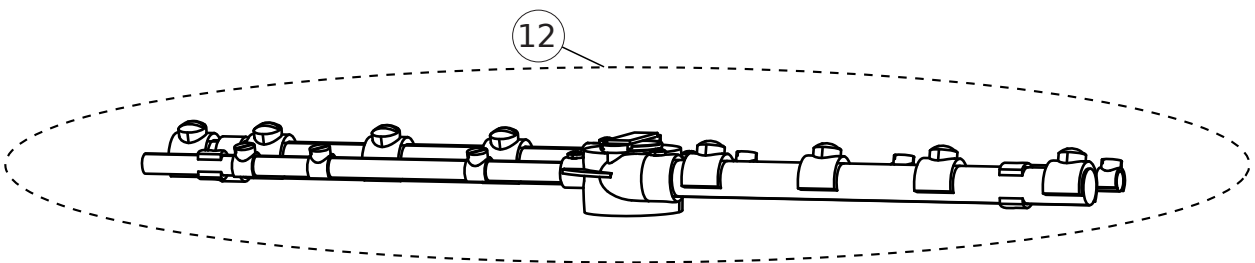

ta.3

Pos.	Cod.	Descrizione	Description
1	20014	OMEGA PER GIRELLO LAVAGGIO	Washing ring omega
2	VGP01	VITE PLASTICA.M 8x6,5 Ø28	Plastic screw 8x6,5 Ø28
3	17025	UGELLI RISCIAQUO AD INCASTRO	Snap-fit rinsing nozzle
4	20049	UGELLI LAVAGGIO AD INCASTRO	Snap-fit washing nozzle
5	20015	GIRELLO 2 VIE PARALLELO	2 ways parallel washing ring
6	20025	CLIPS DISTANZIATORI PER TUBO LAV.+RISC.	Washing+rinsing pipe spacer
7	80380	TUBO Ø18x1x236 LAV.SX. 50-80	Pipe Ø18x1x236 left washing 50-80
8	80400	TUBO Ø10x1x235 RIS.SX. 50-80	Pipe Ø10x1x235 left rinsing 50-80
9	80370	TUBO Ø18x1x236 LAV.DX. 50-80	Pipe Ø18x1x236 right washing 50-80
10	80390	TUBO Ø10x1x235 RIS.DX. 50-80	Pipe Ø10x1x235 right rinse 50-80
11	80952P	GRUPPO LAV.+RIS. COMP. JET500PLUS	Washing / rinsing group JET500PLUS
12	80952P	GRUPPO LAV.+RIS. COMP. JET500PLUS	Washing / rinsing group JET500PLUS