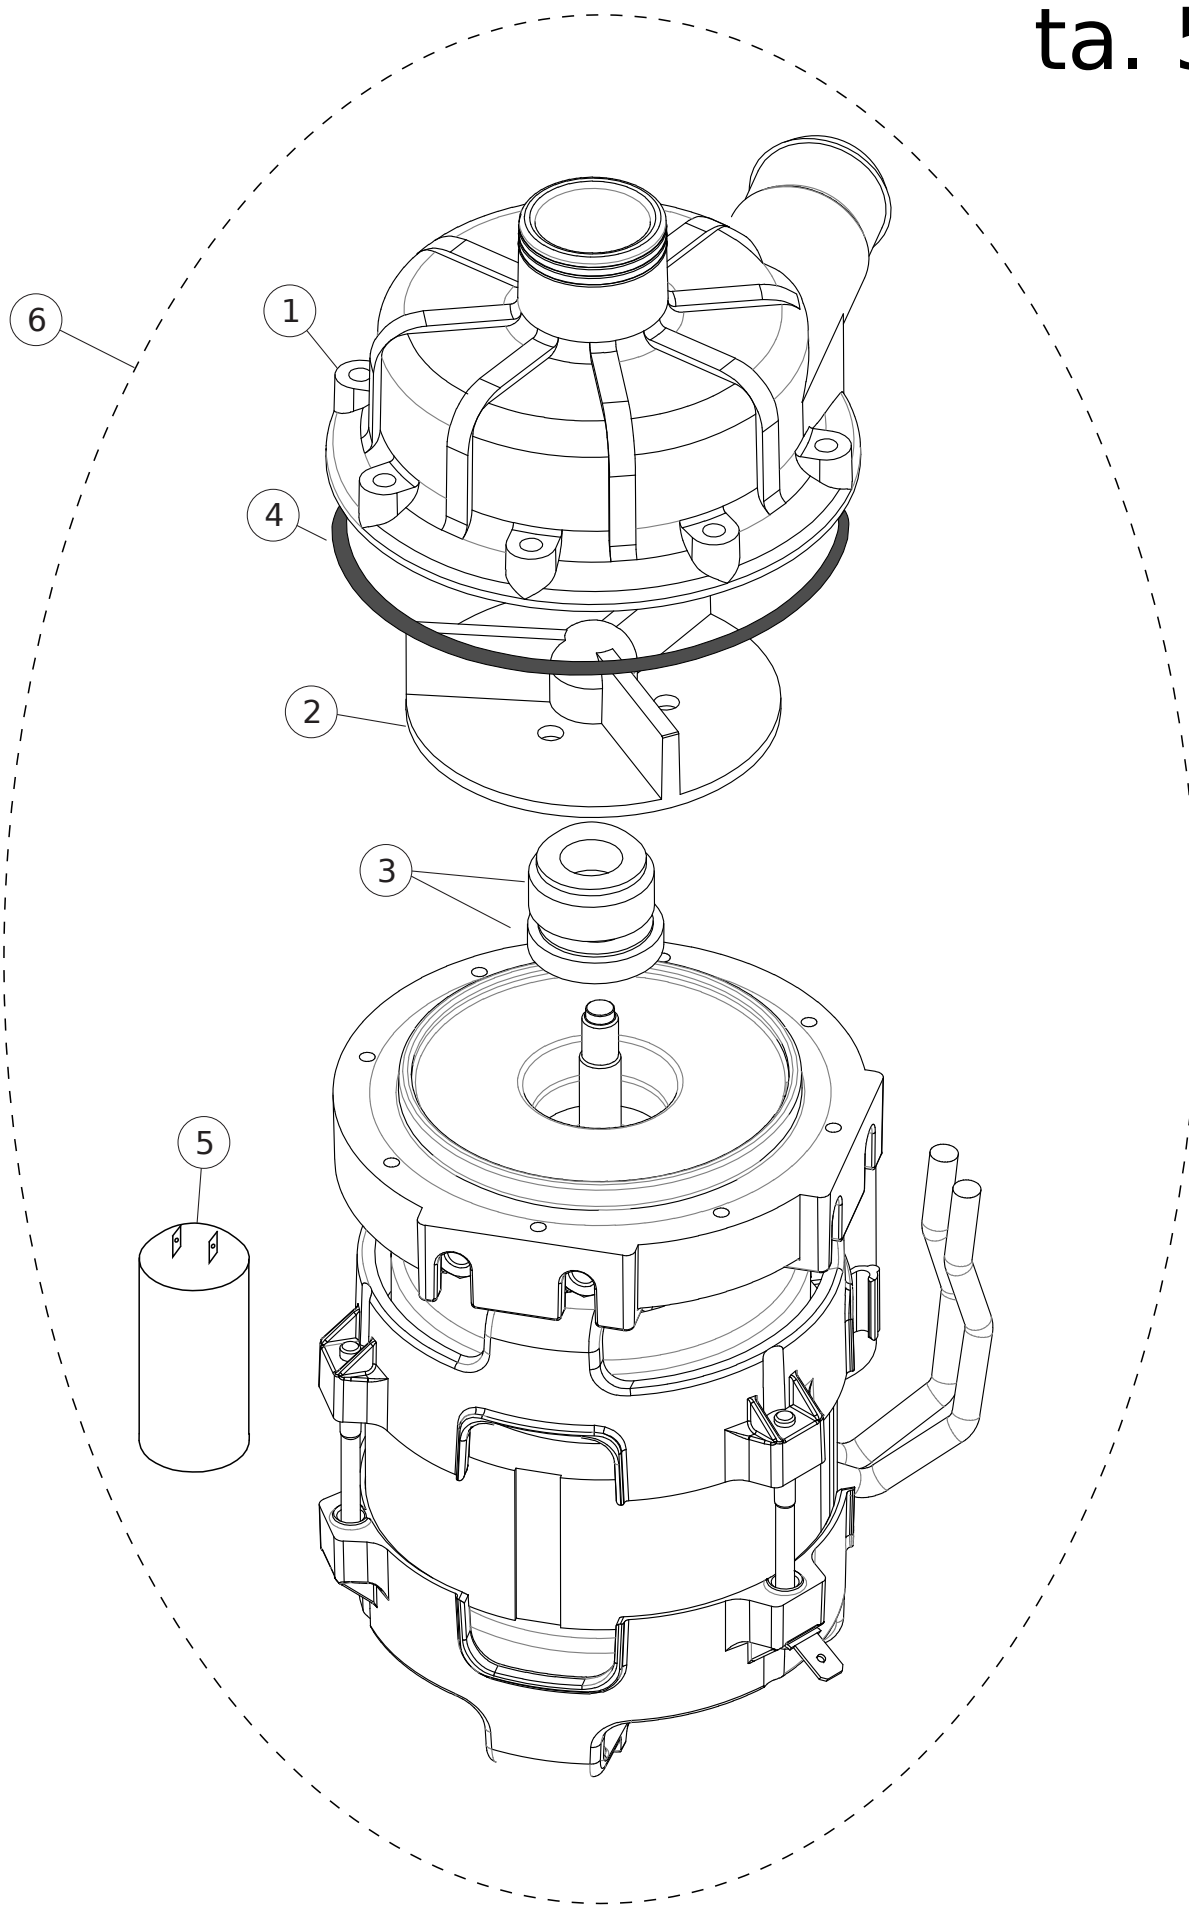

ta. 5

ta.5

Pos.	Cod.	Descrizione	Description
1	500500	CHIOCCIOLA PER POMPA 60650	Pump 60650 volute
2	500510	GIRANTE PER POMPA 60650	Pump 60650 impeller
3	500593	TENUTA COMPLETA POMPA 60650	Pump 60650 seal
4	500595	OR PER CHIOCCIOLA POMPA 60650	Volute pump 60650 OR
5	30645	CONDENSATORE HP010 PER POMPA LAV.	Washing pump 60650 condenser HP010
6	60650	POMPA 280 W	Pump 280 W