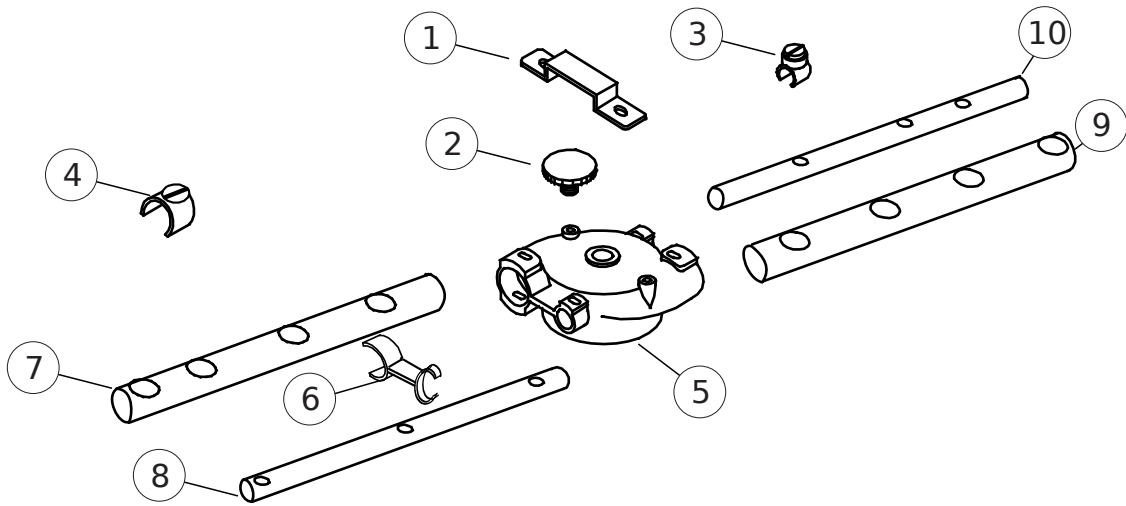

ta.3

Pos.	Cod.	Descrizione	Description
1	20014	OMEGA PER GIRELLO LAVAGGIO	Washing ring omega
2	VGP01	VITE PLASTICA.M 8x6,5 Ø28	Plastic screw 8x6,5 Ø28
3	17025	UGELLI RISCIAQUO AD INCASTRO	Snap-fit rinsing nozzle
4	20049	UGELLI LAVAGGIO AD INCASTRO	Snap-fit washing nozzle
5	20015	GIRELLO 2 VIE PARALLELO	2 ways parallel washing ring
6	20025	CLIPS DISTANZIATORI PER TUBO LAV.+RISC.	Washing+rinsing pipe spacer
7	80380	TUBO Ø18x1x236 LAV.SX. 50-80	Pipe Ø18x1x236 left washing 50-80
8	80400	TUBO Ø10x1x235 RIS.SX. 50-80	Pipe Ø10x1x235 left rinsing 50-80
9	80370	TUBO Ø18x1x236 LAV.DX. 50-80	Pipe Ø18x1x236 right washing 50-80
10	80390	TUBO Ø10x1x235 RIS.DX. 50-80	Pipe Ø10x1x235 right rinse 50-80
11	80952P	GRUPPO LAV.+RIS. COMP. JET500PLUS	Washing / rinsing group JET500PLUS
12	80952P	GRUPPO LAV.+RIS. COMP. JET500PLUS	Washing / rinsing group JET500PLUS