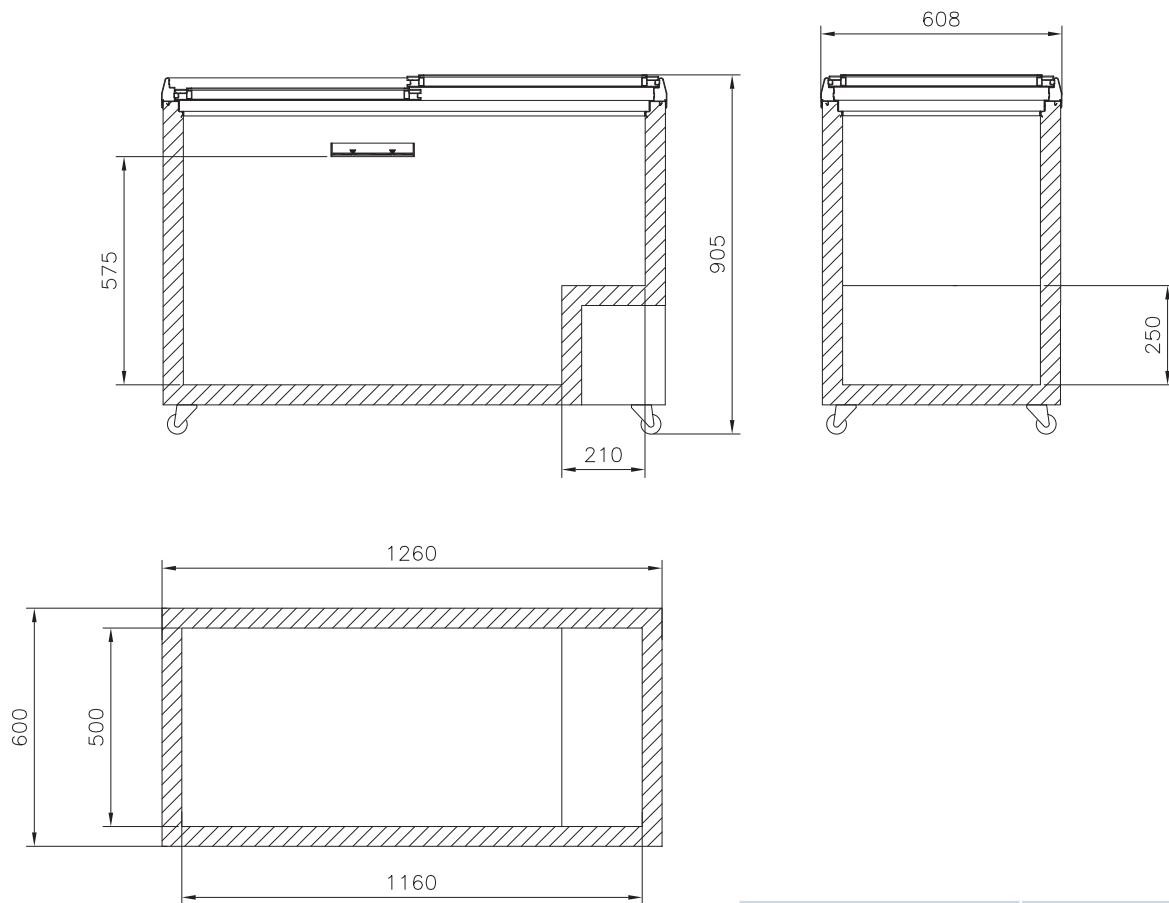

## DISPLAY FREEZER WITH GLASS LID

All measurements in mm

|            |      |
|------------|------|
| Height, mm | 905  |
| Width, mm  | 1260 |
| Depth, mm  | 600  |
| Lid, mm    | 608  |

**VESTFROST**  
SOLUTIONS