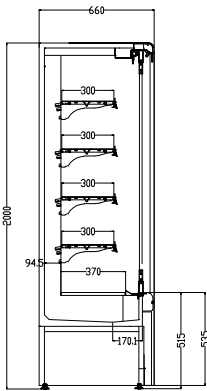

Slim Tiered Display

600mm Depth

BTD150SS

BTD200WH

BTD70BK

FEATURES

- Choice of finish - white laminated, black laminated or stainless steel
- 4 heavy duty adjustable shelves (300mm deep) with pricing strips
- Condenser over temperature alarm
- Adjustable feet
- Night blind fitted as standard
- Internal illumination - LED lighting to each shelf
- Tempered glass side panels
- Clear acrylic shelf edge risers
- Easy access to condenser for maintenance

MODEL	FINISH	GROSS CAPACITY	EXT. DIMENSIONS (H x W x D mm)	POWER CONSUMPTION	WEIGHT (kg)	RRP
BTD70WH	White laminated exterior & interior	240L	2000 x 685 x 660	1104W	190	£1,717.00
BTD100WH		360L	2000 x 1000 x 660	1296W	245	£1,937.00
BTD130WH		470L	2000 x 1310 x 660	2195W	280	£2,147.00
BTD150WH		540L	2000 x 1500 x 660	2340W	300	£2,484.00
BTD200WH		720L	2000 x 1935 x 660	2518W	320	£2,975.00
BTD70BK	Black laminated exterior & interior	240L	2000 x 685 x 660	1104W	190	£1,717.00
BTD100BK		360L	2000 x 1000 x 660	1296W	245	£1,937.00
BTD130BK		470L	2000 x 1310 x 660	2195W	280	£2,147.00
BTD150BK		540L	2000 x 1500 x 660	2340W	300	£2,484.00
BTD200BK		720L	2000 x 1935 x 660	2518W	320	£2,975.00
BTD70SS	Stainless Steel exterior & black interior	240L	2000 x 685 x 660	1104W	190	£1,809.00
BTD100SS		360L	2000 x 1000 x 660	1296W	245	£2,029.00
BTD130SS		470L	2000 x 1310 x 660	2195W	280	£2,244.00
BTD150SS		540L	2000 x 1500 x 660	2340W	300	£2,593.00
BTD200SS		720L	2000 x 1935 x 660	2518W	320	£3,094.00