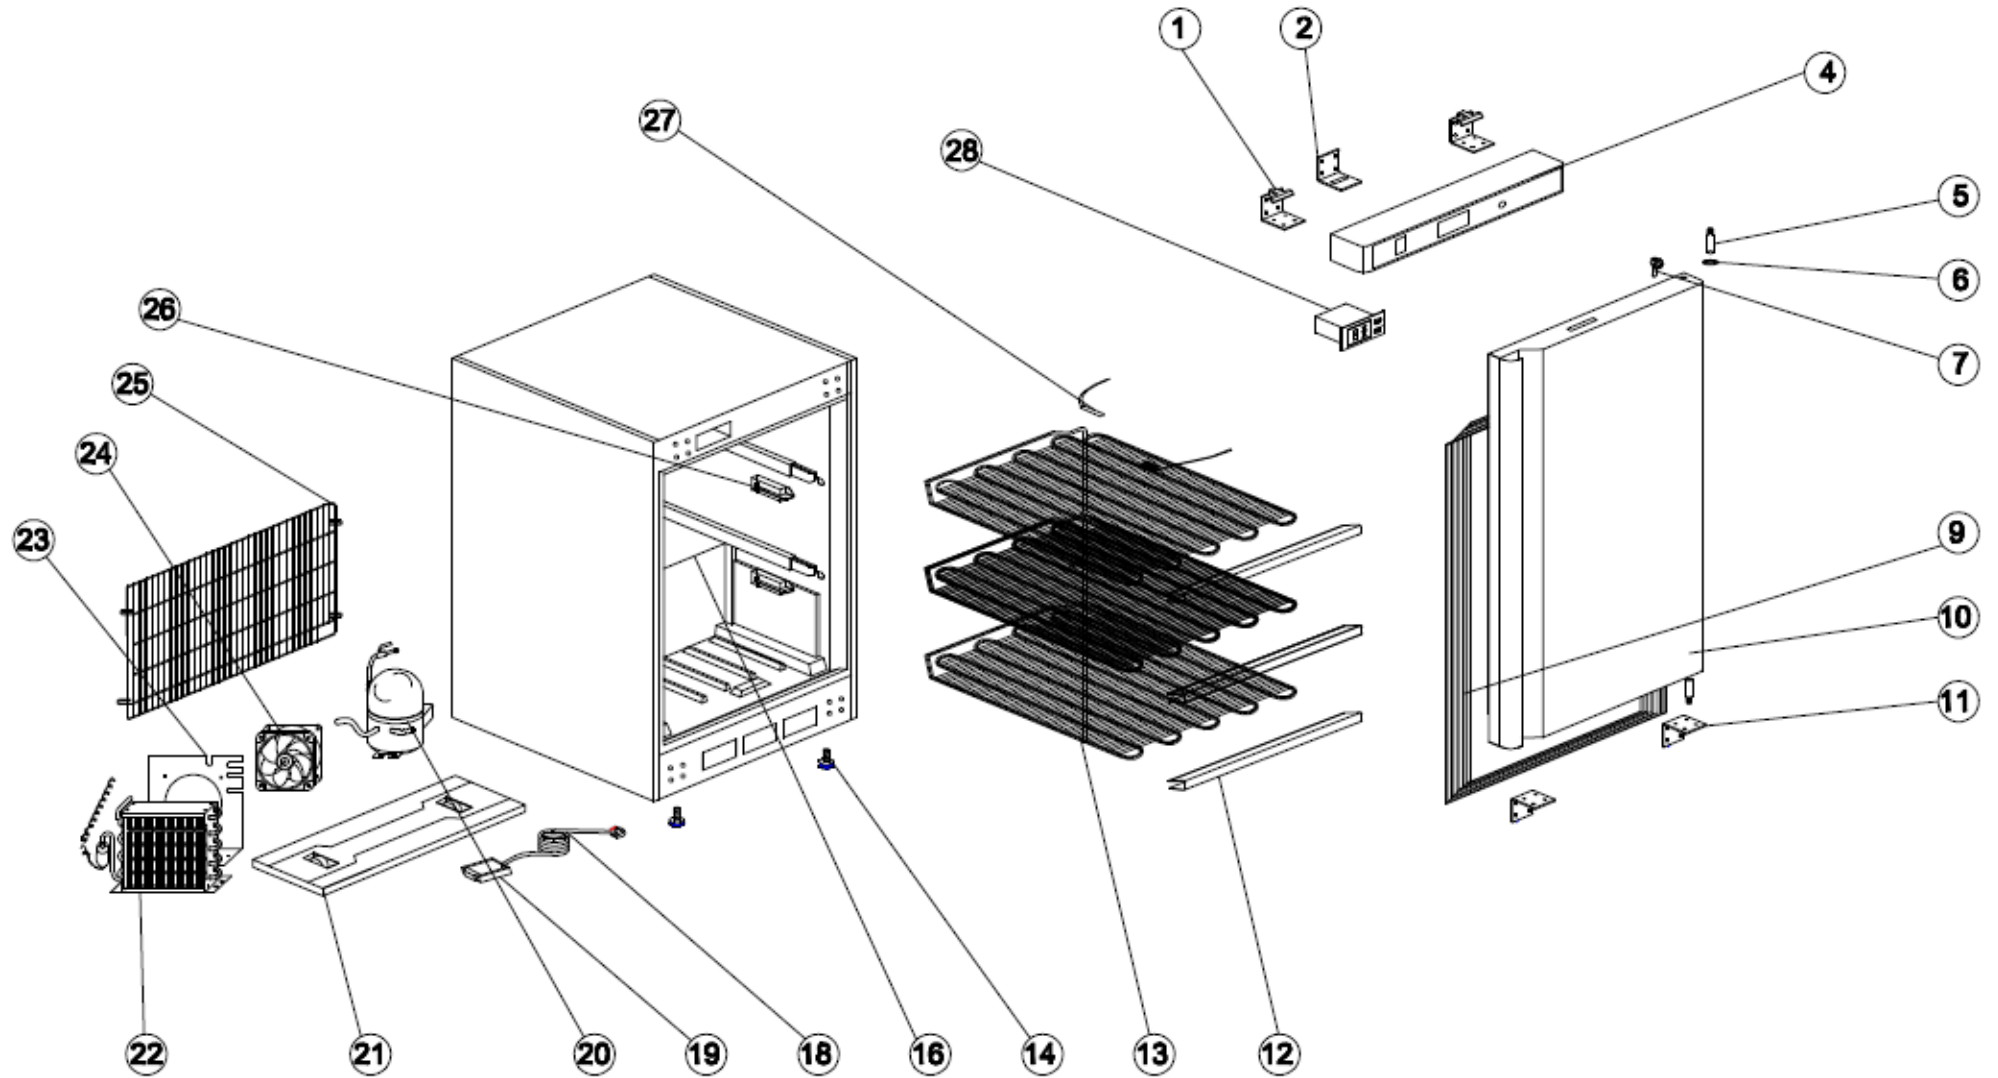

Exploded diagram and spare parts list

CD611

For machines with refrigerant R600a

[Click](#)

For machines with refrigerant R134a

[Click](#)

Machine	Explode	Code	Description
CD611 Polar Undercounter Freezer White - 140Ltr	1	AD037	Up Hinge
CD611 Polar Undercounter Freezer White - 140Ltr	2	AD027	Lock Hook
CD611 Polar Undercounter Freezer White - 140Ltr	4	AG190	Front Panel
CD611 Polar Undercounter Freezer White - 140Ltr	5	AD026	Hinge Axis
CD611 Polar Undercounter Freezer White - 140Ltr	6	AB354	Bushing
CD611 Polar Undercounter Freezer White - 140Ltr	7	AD028	Lock
CD611 Polar Undercounter Freezer White - 140Ltr	9	AD023	Gasket
CD611 Polar Undercounter Freezer White - 140Ltr	10	AD008	Door
CD611 Polar Undercounter Freezer White - 140Ltr	11	AD013	Down Hinge
CD611 Polar Undercounter Freezer White - 140Ltr	12	AD019	Evaporator Support
CD611 Polar Undercounter Freezer White - 140Ltr	13		Evaporator
CD611 Polar Undercounter Freezer White - 140Ltr	14	AF885	Feet (Set Of 4)
CD611 Polar Undercounter Freezer White - 140Ltr	16		Body
CD611 Polar Undercounter Freezer White - 140Ltr	18		Plug
CD611 Polar Undercounter Freezer White - 140Ltr	19	AA691	Junction Box
CD611 Polar Undercounter Freezer White - 140Ltr	20	AG013	Compressor (R600a)
CD611 Polar Undercounter Freezer White - 140Ltr	21	AD034	Unite Board
CD611 Polar Undercounter Freezer White - 140Ltr	22	AD201	Condenser
CD611 Polar Undercounter Freezer White - 140Ltr	23		Condenser Fan Support
CD611 Polar Undercounter Freezer White - 140Ltr	24	AB339	Condenser Fan
CD611 Polar Undercounter Freezer White - 140Ltr	25		Unite Room Grills
CD611 Polar Undercounter Freezer White - 140Ltr	26	AD015	Evaporator Fixer
CD611 Polar Undercounter Freezer White - 140Ltr	27	AC614	Sensor
CD611 Polar Undercounter Freezer White - 140Ltr	28	AB363	Thermostat