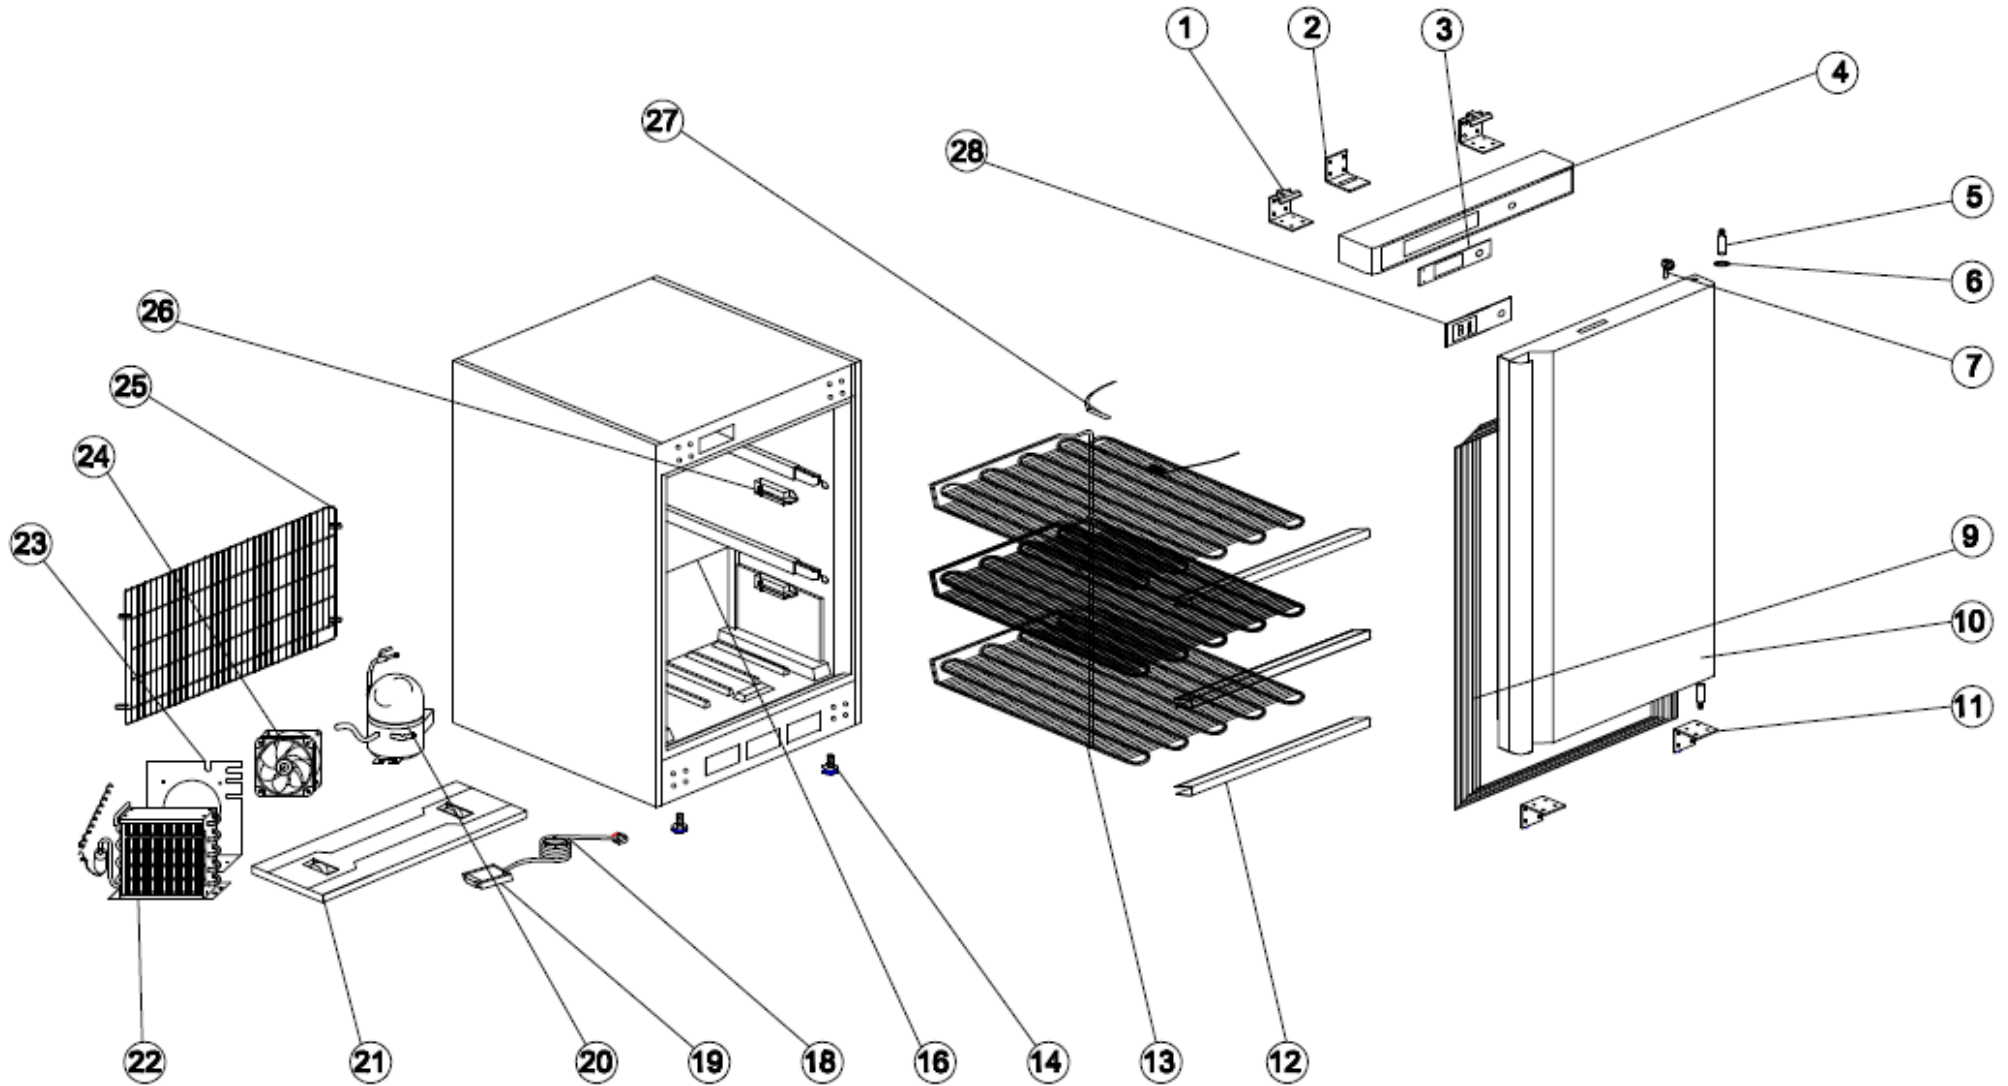

Exploded diagram and spare parts list

CD611

For machines with refrigerant R600a

[Click](#)

For machines with refrigerant R134a

[Click](#)

Machine	Explode	Code	Description
CD611 Polar Undercounter Freezer White - 140Ltr	1	AD037	Up Hinge
CD611 Polar Undercounter Freezer White - 140Ltr	2	AD027	Lock Hook
CD611 Polar Undercounter Freezer White - 140Ltr	4	AG190	Front Panel
CD611 Polar Undercounter Freezer White - 140Ltr	5	AD026	Hinge Axis
CD611 Polar Undercounter Freezer White - 140Ltr	6	AB354	Bushing
CD611 Polar Undercounter Freezer White - 140Ltr	7	AD028	Lock
CD611 Polar Undercounter Freezer White - 140Ltr	9	AD023	Gasket
CD611 Polar Undercounter Freezer White - 140Ltr	10	AD008	Door
CD611 Polar Undercounter Freezer White - 140Ltr	11	AD013	Down Hinge
CD611 Polar Undercounter Freezer White - 140Ltr	12	AD019	Evaporator Support
CD611 Polar Undercounter Freezer White - 140Ltr	13		Evaporator
CD611 Polar Undercounter Freezer White - 140Ltr	14	AF885	Feet (Set Of 4)
CD611 Polar Undercounter Freezer White - 140Ltr	16		Body
CD611 Polar Undercounter Freezer White - 140Ltr	18		Plug
CD611 Polar Undercounter Freezer White - 140Ltr	19	AA691	Junction Box
CD611 Polar Undercounter Freezer White - 140Ltr	20	AG013	Compressor (R600a)
CD611 Polar Undercounter Freezer White - 140Ltr	21	AD034	Unite Board
CD611 Polar Undercounter Freezer White - 140Ltr	22	AD201	Condenser
CD611 Polar Undercounter Freezer White - 140Ltr	23		Condenser Fan Support
CD611 Polar Undercounter Freezer White - 140Ltr	24	AB339	Condenser Fan
CD611 Polar Undercounter Freezer White - 140Ltr	25		Unite Room Grills
CD611 Polar Undercounter Freezer White - 140Ltr	26	AD015	Evaporator Fixer
CD611 Polar Undercounter Freezer White - 140Ltr	27	AC614	Sensor
CD611 Polar Undercounter Freezer White - 140Ltr	28	AB363	Thermostat