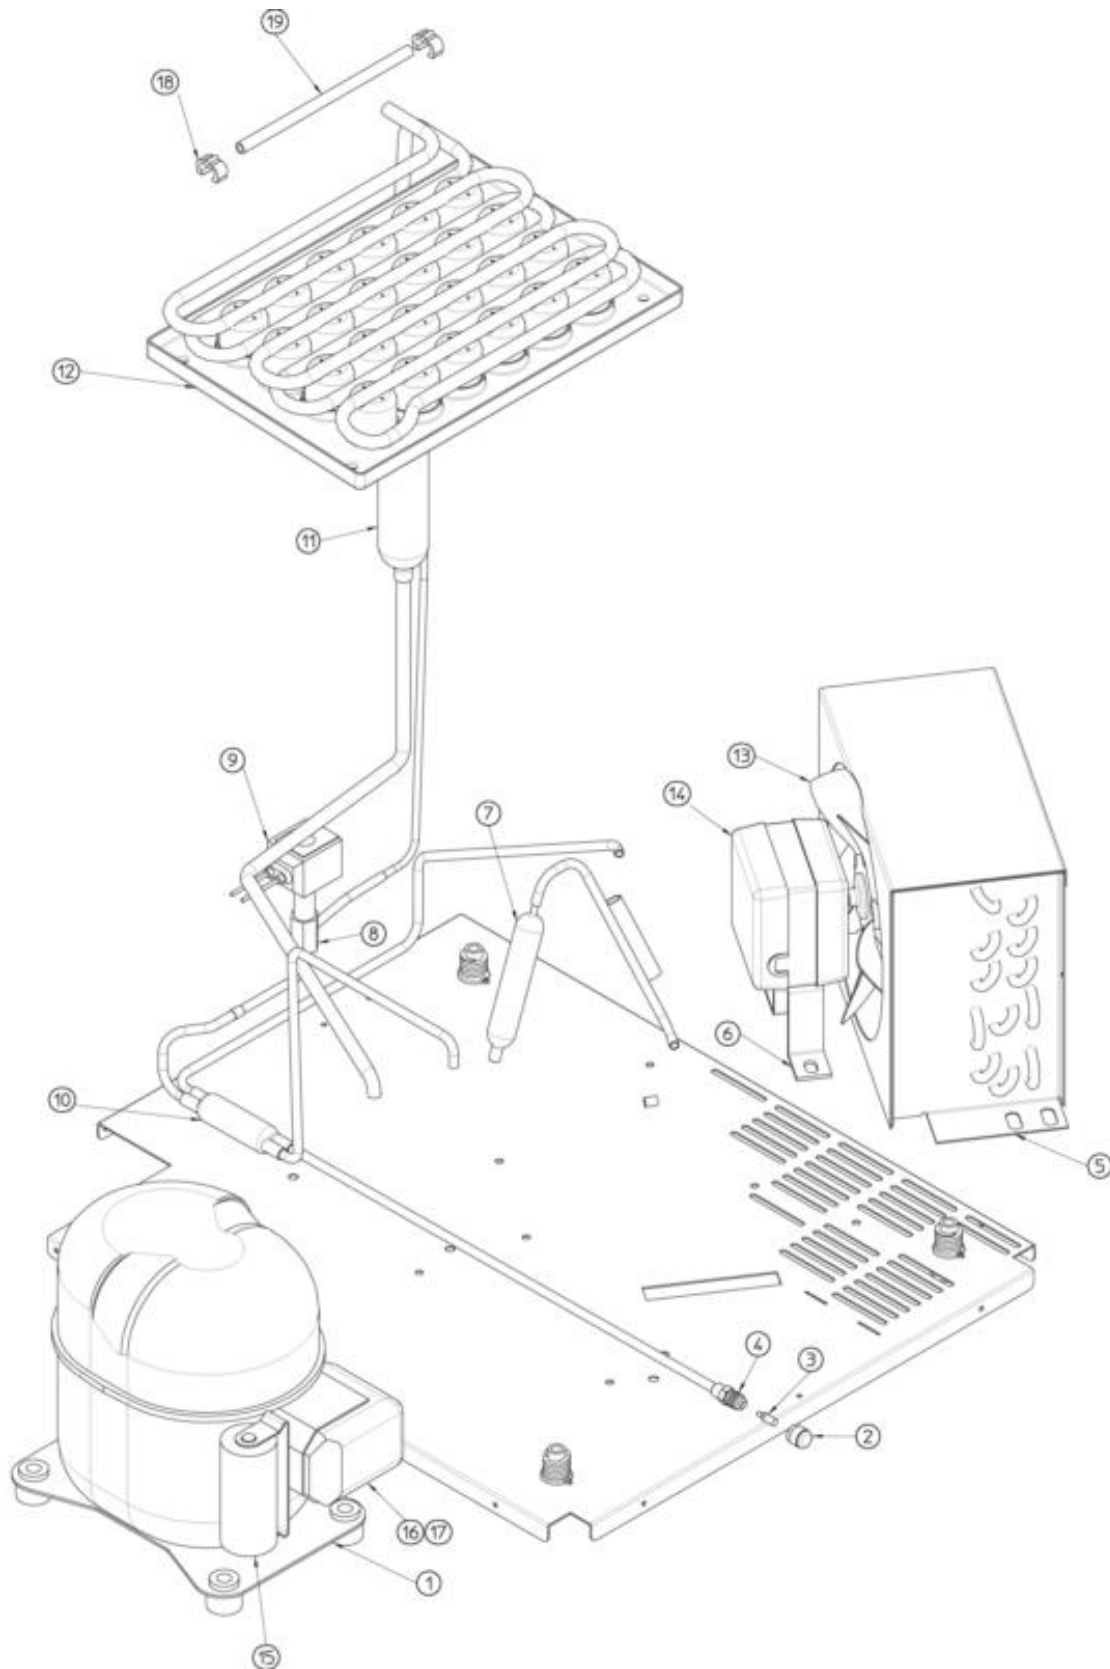

## UNIT PANELS – UP TO S.N. 02594

Pos	Code	Description
0001	702692 00	UNIT BASE
0002	650382 01	LEG
0003	721833 01	RIGHT SIDE PANEL
0004	702507 00	REAR PANEL
0005	702526 00	METAL BRACKET FOR FITTING
0006	781432 00R	TOP PANEL
0007	650719 03	THERMOSTATS PLASTIC COVER
0008	660627 03	EVAPORATOR HOUSING
0009	660388 00	CURTAIN BRACKET (RIGHT)
0010	660388 01	CURTAIN BRACKET (LEFT)
0011	783171 00R	CURTAIN ASSY
0012	732017 07	BULB HOLDER
0013	660570 00	PLASTIC CAP
0014	722532 00	LEFT SIDE PANEL
0015	660766 04	WAVERING BIN DOOR ASSY
0016	722701 00	FRONT PANEL
0017	660717 01	THERMOSTATS PLASTIC HOUSING
0018	660715 01	EVAPORATOR PLASTIC COVER
0019	660716 00	KNOB
0020	782109 00R	STORAGE BIN ASSY
0021	702308 00	METAL STRIP
0022	732016 06	BIN DOOR BRACKET
0023	650790 00	PIVOT
0024	650806 00	THUMB SCREW

## UNIT PANELS – FROM S.N. 02595

Pos	Code	Description
0001	702692 00	UNIT BASE
0002	650382 01	LEG
0003	721833 01	RIGHT SIDE PANEL
0004	702507 00	REAR PANEL
0005	702526 00	METAL BRACKET FOR FITTING
0006	781432 00R	TOP PANEL
0007	650719 03	THERMOSTATS PLASTIC COVER
0008	661126 00	EVAPORATOR HOUSING
0009	660388 00	CURTAIN BRACKET (RIGHT)
0010	660388 01	CURTAIN BRACKET (LEFT)
0011	783171 00R	CURTAIN ASSY
0012	732017 07	BULB HOLDER
0013	660570 00	PLASTIC CAP
0014	722532 00	LEFT SIDE PANEL
0015	660766 04	WAVERING BIN DOOR ASSY
0016	722701 00	FRONT PANEL
0017	660717 01	THERMOSTATS PLASTIC HOUSING
0018	660715 01	EVAPORATOR PLASTIC COVER
0019	660716 00	KNOB
0020	782121 00R	STORAGE BIN ASSY
0021	702308 00	METAL STRIP
0022	732016 06	BIN DOOR BRACKET
0023	650790 00	PIVOT
0024	650806 00	THUMB SCREW