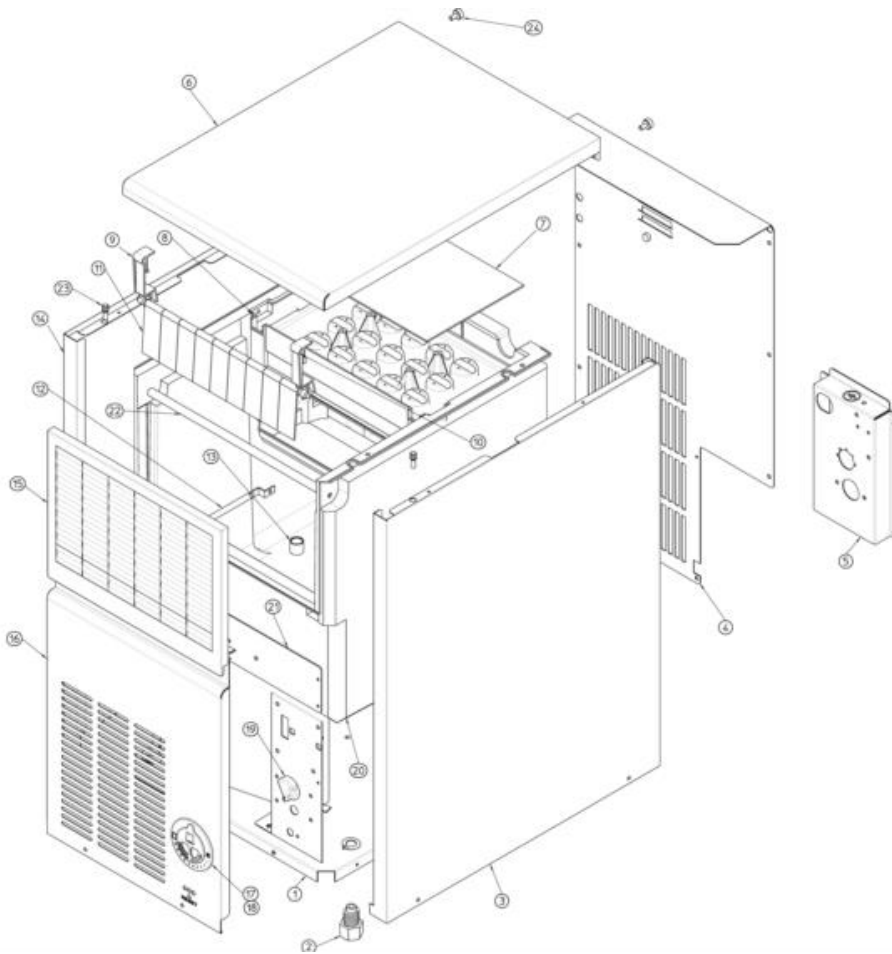

## SPARE PARTS LIST

REV. 07/2016

ICE-O-Matic  
11100 East 45th Ave  
Denver, Colorado 80239

- 1 UNIT PANELS – UP TO S.N. 02594
- 2 UNIT PANELS – FROM S.N. 02595
- 3 REFRIGERANT SYSTEM – AIR COOLED – UP TO S.N. 02413
- 4 REFRIGERANT SYSTEM AIR COOLED - FROM S.N. 02414 TO S.N. 03829
- 5 REFRIGERANT SYSTEM AIR COOLED - FROM S.N. 03830
- 6 REFRIGERANT SYSTEM – WATER COOLED – UP TO S.N. 02413
- 7 REFRIGERANT SYSTEM WATER COOLED - FROM S.N. 02414 TO S.N. 03829
- 8 REFRIGERANT SYSTEM WATER COOLED - FROM S.N. 03830
- 9 WATER SYSTEM
- 10 CONTROL BOX

## UNIT PANELS – UP TO S.N. 02594

Pos	Code	Description
0001	702692 00	UNIT BASE
0002	650382 01	LEG
0003	721833 01	RIGHT SIDE PANEL
0004	702507 00	REAR PANEL
0005	702526 00	METAL BRACKET FOR FITTING
0006	781432 00R	TOP PANEL
0007	650719 03	THERMOSTATS PLASTIC COVER
0008	660627 03	EVAPORATOR HOUSING
0009	660388 00	CURTAIN BRACKET (RIGHT)
0010	660388 01	CURTAIN BRACKET (LEFT)
0011	783171 00R	CURTAIN ASSY
0012	732017 07	BULB HOLDER
0013	660570 00	PLASTIC CAP
0014	722532 00	LEFT SIDE PANEL
0015	660766 04	WAVERING BIN DOOR ASSY
0016	722701 00	FRONT PANEL
0017	660717 01	THERMOSTATS PLASTIC HOUSING
0018	660715 01	EVAPORATOR PLASTIC COVER
0019	660716 00	KNOB
0020	782109 00R	STORAGE BIN ASSY
0021	702308 00	METAL STRIP
0022	732016 06	BIN DOOR BRACKET
0023	650790 00	PIVOT
0024	650806 00	THUMB SCREW