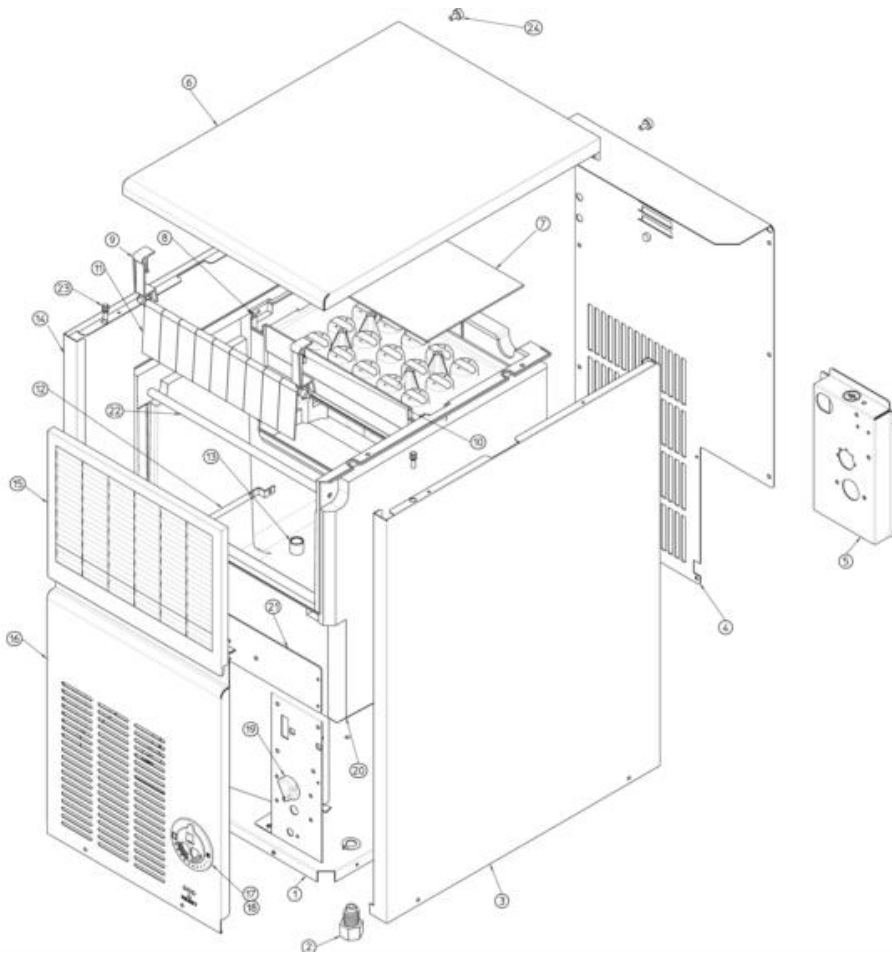

## SPARE PARTS LIST

REV. 07/2016

ICE-O-Matic  
11100 East 45th Ave  
Denver, Colorado 80239

- 1 UNIT PANELS – UP TO S.N. 02594
- 2 UNIT PANELS – FROM S.N. 02595
- 3 REFRIGERANT SYSTEM – AIR COOLED – UP TO S.N. 02413
- 4 REFRIGERANT SYSTEM AIR COOLED - FROM S.N. 02414 TO S.N. 03829
- 5 REFRIGERANT SYSTEM AIR COOLED - FROM S.N. 03830
- 6 REFRIGERANT SYSTEM – WATER COOLED – UP TO S.N. 02413
- 7 REFRIGERANT SYSTEM WATER COOLED - FROM S.N. 02414 TO S.N. 03829
- 8 REFRIGERANT SYSTEM WATER COOLED - FROM S.N. 03830
- 9 WATER SYSTEM
- 10 CONTROL BOX