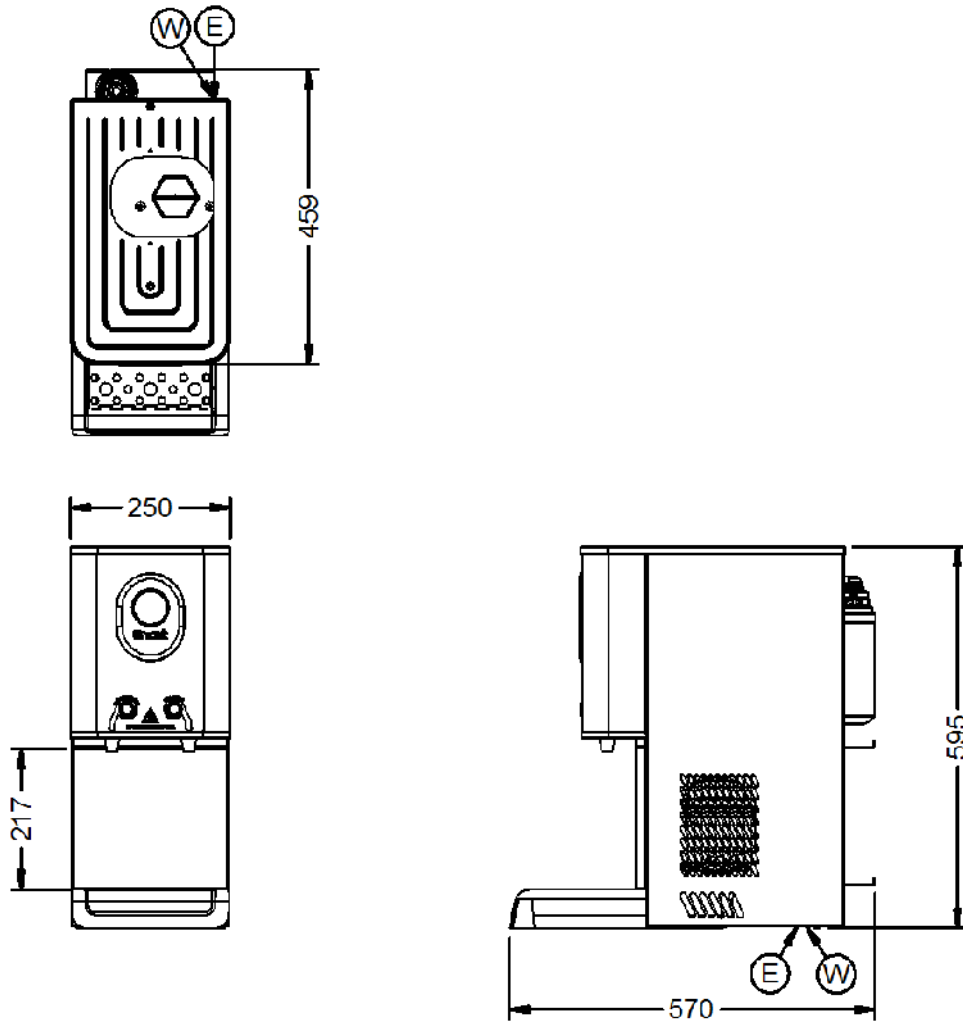

Power and Performance

Hot and Cold Water Output	Yes
Rapid Draw Off Litres	5.0 [Hot]
Total Power kW	3.0
Temperature Range °C	<11 [Cold], 70 - 98 [Hot]
IP Rating	IP23
Rapid Draw Off Cups	25
Hourly Output Litres	12 [Cold], 28 [Hot]
Hourly Output Cups	60 [Cold], 140 [Hot]
Temperature Control	Electronic

Key Specifications

Capacity Litres	7.0
Refrigerant Type	R134a
Outlet	Push Button [Twin Spout]
Dispense Lock	No
WRAS Approved	Yes

Weights and Dimensions

Unit Height (External) mm	596
Unit Width (External) mm	250
Unit Depth (External) mm	570
Net Weight Kg	24.8

Supply Connections

Requires Installation	No
UK 3 Pin Plug	Yes
Requires Hardwiring	No
Electrical Supply Rating Watts	3,000
Single Phase Amps	13.0
Single Phase Voltage	230
Water Connection BSPT	3/4"
Water Connection Pressure Bar	2.0 - 7.0

Shipping

Packed Weight Kg	31.7
Packed Height cm	88
Packed Width cm	65
Packed Depth cm	38

Technical Picture

Lincat Limited

Whisby Road,
Lincoln, LN6 3QZ,
United Kingdom

Company No: 2175448

A member company of