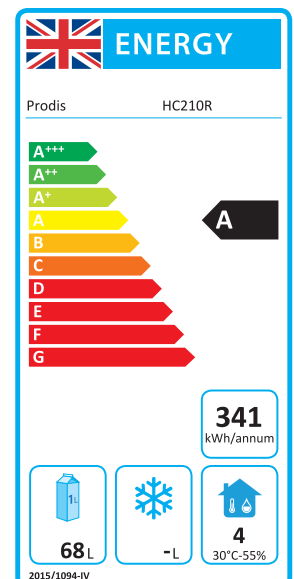

Model:
HC210R

Single Door Undercounter White Fridge
Single door, 2 full shelves + 1 half shelf, 131 litre gross capacity

General Information

The Prodis HC210R is an under counter freezer with 2 full size adjustable shelves + 1 half shelf. The cabinet is fitted with a sleek backlit white digital temperature controller and lockable door.

Key Features

- +2°C to +10°C temperature range
- Fan assisted cool
- 2 x full size adjustable shelves
- 1 x half size shelf
- Off cycle defrost
- Digital temperature controller
- R600a refrigerant
- Removable and replaceable door gasket
- Lockable door
- A energy rated

Construction

- White exterior
- Food safe plastic interior
- Heavy duty full length door handle
- Reversible door
- Adjustable feet to front with rollers to the rear

Energy Label

Technical Data

Model	HC210R
Gross Capacity	131 Litres
External Dimensions	Width = 600 Depth = 625 Height = 853
Internal Dimensions	Width = 458 Depth = 476 Height = 603
Interior Finish	White
Exterior Finish	White
Doors	1 hinged
Self closing	×
Self closing mechanism	×
Locks	(1)
Shelves	(3) 2 static, 1 adjustable
Total power rating	130w
Power consumption	1.869 kWh/24h
Noise level	62 dB(A)
Temperature control	Digital
Temperature control position	External
Temperature range	+2°C to +10°C
Climate class	4
Refrigerant	R600a
Evaporator style	Static
Fan assisted	×
Net weight	35kg
Gross weight	42kg
Packaged dimensions	646 x 666 x 880