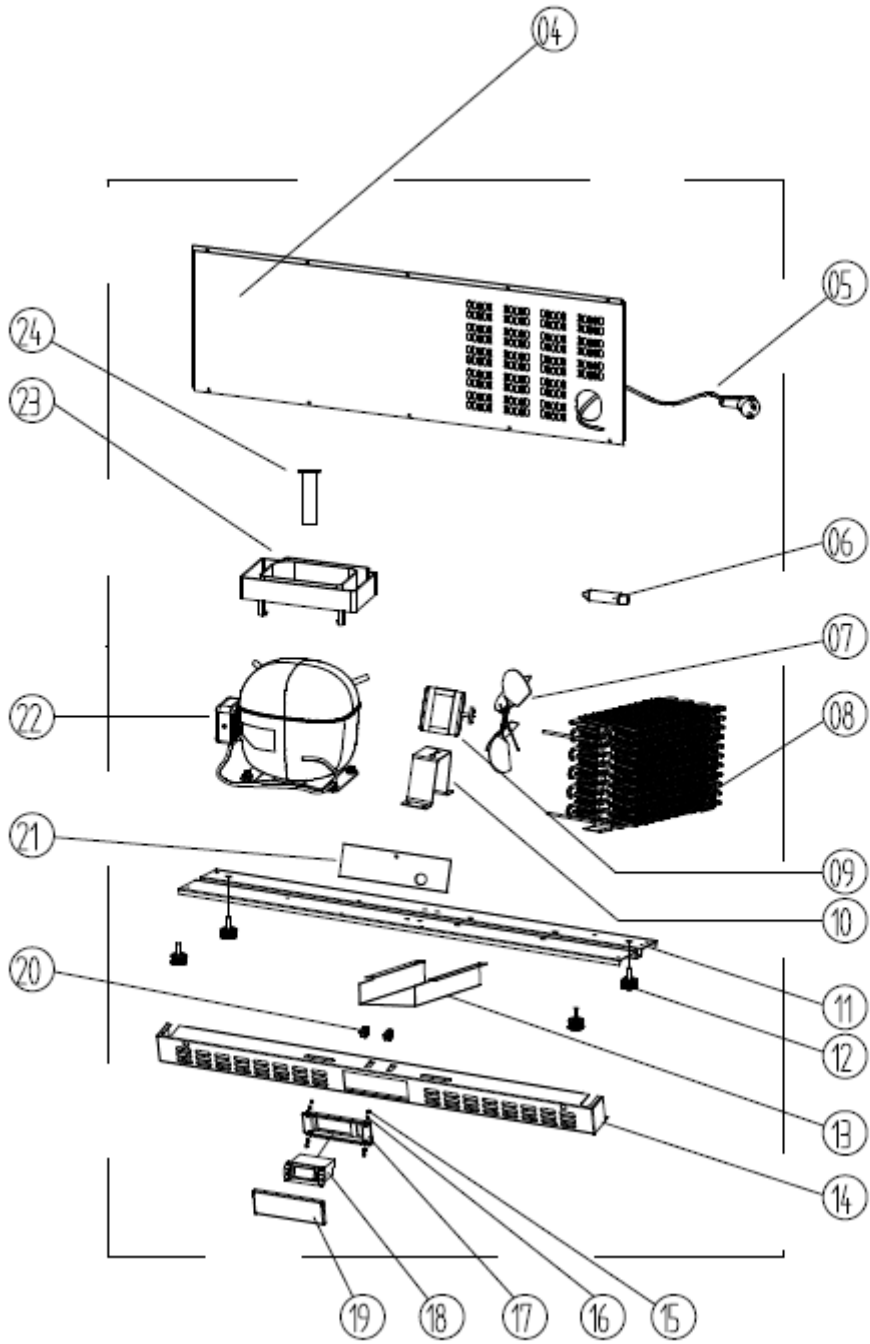

KBC2

Exploded parts diagram

Hinged door image shown

Part Number	Number	Description	Qty
***	1	Cabinet	1
***	2	Mullion Fixings	2
***	3	Centre Mullion	1
***	4	Rear Grille	1
***	5	Plug Top	1
R4-DRIER20G	6	Drier	1
***	7	Fan Blade	1
K8-COND01	8	Condenser	1
***	9	Cond. Fan Motor	1
***	10	Cond Fan Motor Bracket	1
***	11	Bottom Unit Support Plate	1
K8-FOOT	12	Feet	4
***	13	Controller Tunnel	1
K8-PANEL02	14	Front Panel	1
***	15	Controller Clip Block	4
***	16	Controller Clip	4
***	17	Controller Box	1
K8-CONTROLLER	18	Controller	1
K8-COVER	19	Controller Cover	1
***	20	Door Support	2
***	21	Airflow Direction Baffle	1
K8-COMP02	22	Compressor	1
K8-DRIPTRAY	23	Vaporising Tray	1
K8-DRAIN	24	Drainpipe	1
K8-DOOR02L/NEW	25	LH Door	1
K8-DOOR02R/NEW	26	RH Door	1
K8-GASKET02	27	Door Gasket	2
K8-HANDLE	28	Door Handle	2
K8-BUSH	29	Door Bush	2
K8-HINGEPIN	30	Upper Hinge Axis	2
K8-HINGE/R K8-HINGE/L	31	Bottom Door Hinge (Left/Right)	2
K8-COVER/L	32	Light Cover Left	1
K8-SWITCH	33	Light Switch	1
K8-COVER02	34	Light Cover	1
K8-LED01	35	Light Strip	1
K8-COVER/R	36	Light Cover Right	1
K8-SHELF01	37	Shelf	2
***	38	Ladder Racks	8
K8-SHELFCLIP	39	Shelf Clips	16
***	40	Long Support	1
***	41	Evap Cover	1

***	42	Cover Support	2
***	43	Evap Fan Guard	1
C5-AXIAL120MM	44	Evap Fan Motor	1
***	45	Evap Fan Panel	1
***	46	Short Support	4
***	47	Sensor Clamp	1
K8-PROBE	48	Air Sensor	1
***	49	Sensor Padding	1
K8-EVAP02	50	Evaporator	1