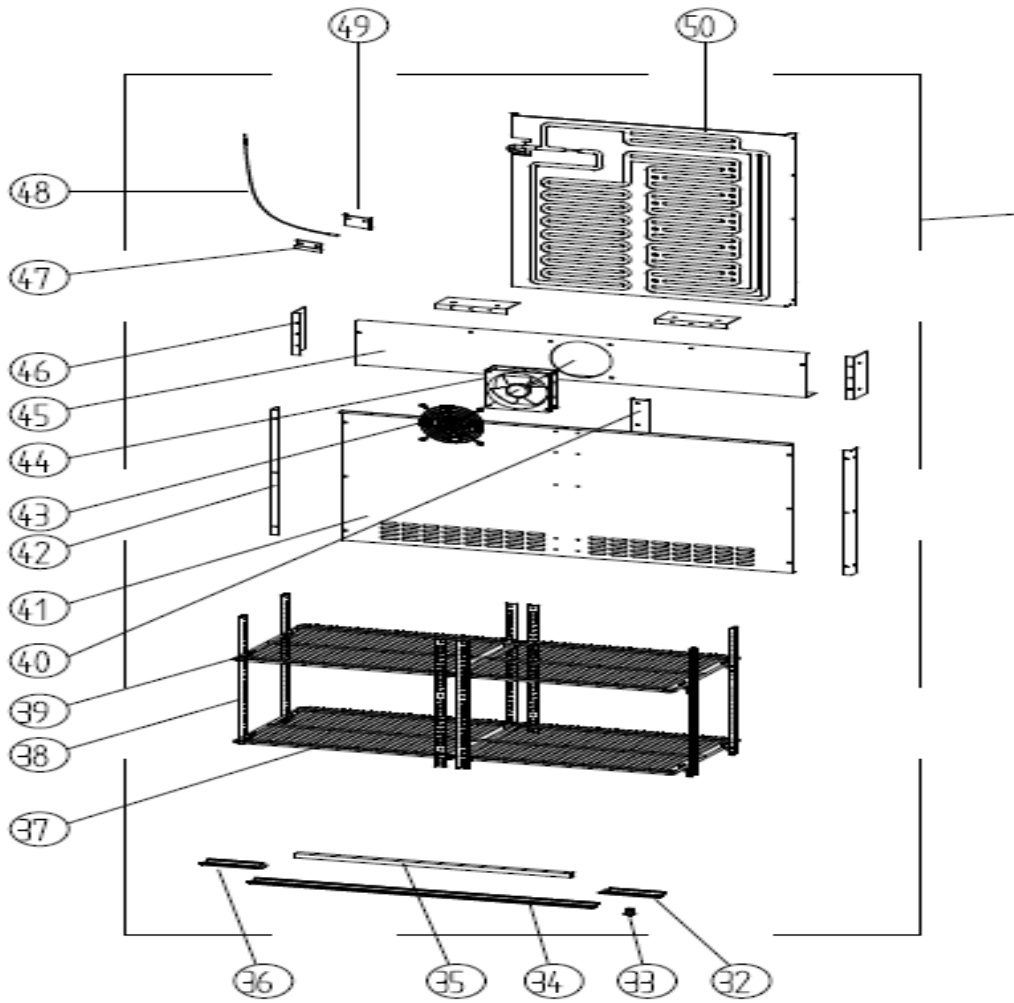

KBC2

Exploded parts diagram

Hinged door image shown

Part Number	Number	Description	Qty
***	1	Cabinet	1
***	2	Mullion Fixings	2
***	3	Centre Mullion	1
***	4	Rear Grille	1
***	5	Plug Top	1
R4-DRIER20G	6	Drier	1
***	7	Fan Blade	1
K8-COND01	8	Condenser	1
***	9	Cond. Fan Motor	1
***	10	Cond Fan Motor Bracket	1
***	11	Bottom Unit Support Plate	1
K8-FOOT	12	Feet	4
***	13	Controller Tunnel	1
K8-PANEL02	14	Front Panel	1
***	15	Controller Clip Block	4
***	16	Controller Clip	4
***	17	Controller Box	1
K8-CONTROLLER	18	Controller	1
K8-COVER	19	Controller Cover	1
***	20	Door Support	2
***	21	Airflow Direction Baffle	1
K8-COMP02	22	Compressor	1
K8-DRIPTRAY	23	Vaporising Tray	1
K8-DRAIN	24	Drainpipe	1
K8-DOOR02L/NEW	25	LH Door	1
K8-DOOR02R/NEW	26	RH Door	1
K8-GASKET02	27	Door Gasket	2
K8-HANDLE	28	Door Handle	2
K8-BUSH	29	Door Bush	2
K8-HINGEPIN	30	Upper Hinge Axis	2
K8-HINGE/R K8-HINGE/L	31	Bottom Door Hinge (Left/Right)	2
K8-COVER/L	32	Light Cover Left	1
K8-SWITCH	33	Light Switch	1
K8-COVER02	34	Light Cover	1
K8-LED01	35	Light Strip	1
K8-COVER/R	36	Light Cover Right	1
K8-SHELF01	37	Shelf	2
***	38	Ladder Racks	8
K8-SHELFCLIP	39	Shelf Clips	16
***	40	Long Support	1
***	41	Evap Cover	1

***	42	Cover Support	2
***	43	Evap Fan Guard	1
C5-AXIAL120MM	44	Evap Fan Motor	1
***	45	Evap Fan Panel	1
***	46	Short Support	4
***	47	Sensor Clamp	1
K8-PROBE	48	Air Sensor	1
***	49	Sensor Padding	1
K8-EVAP02	50	Evaporator	1