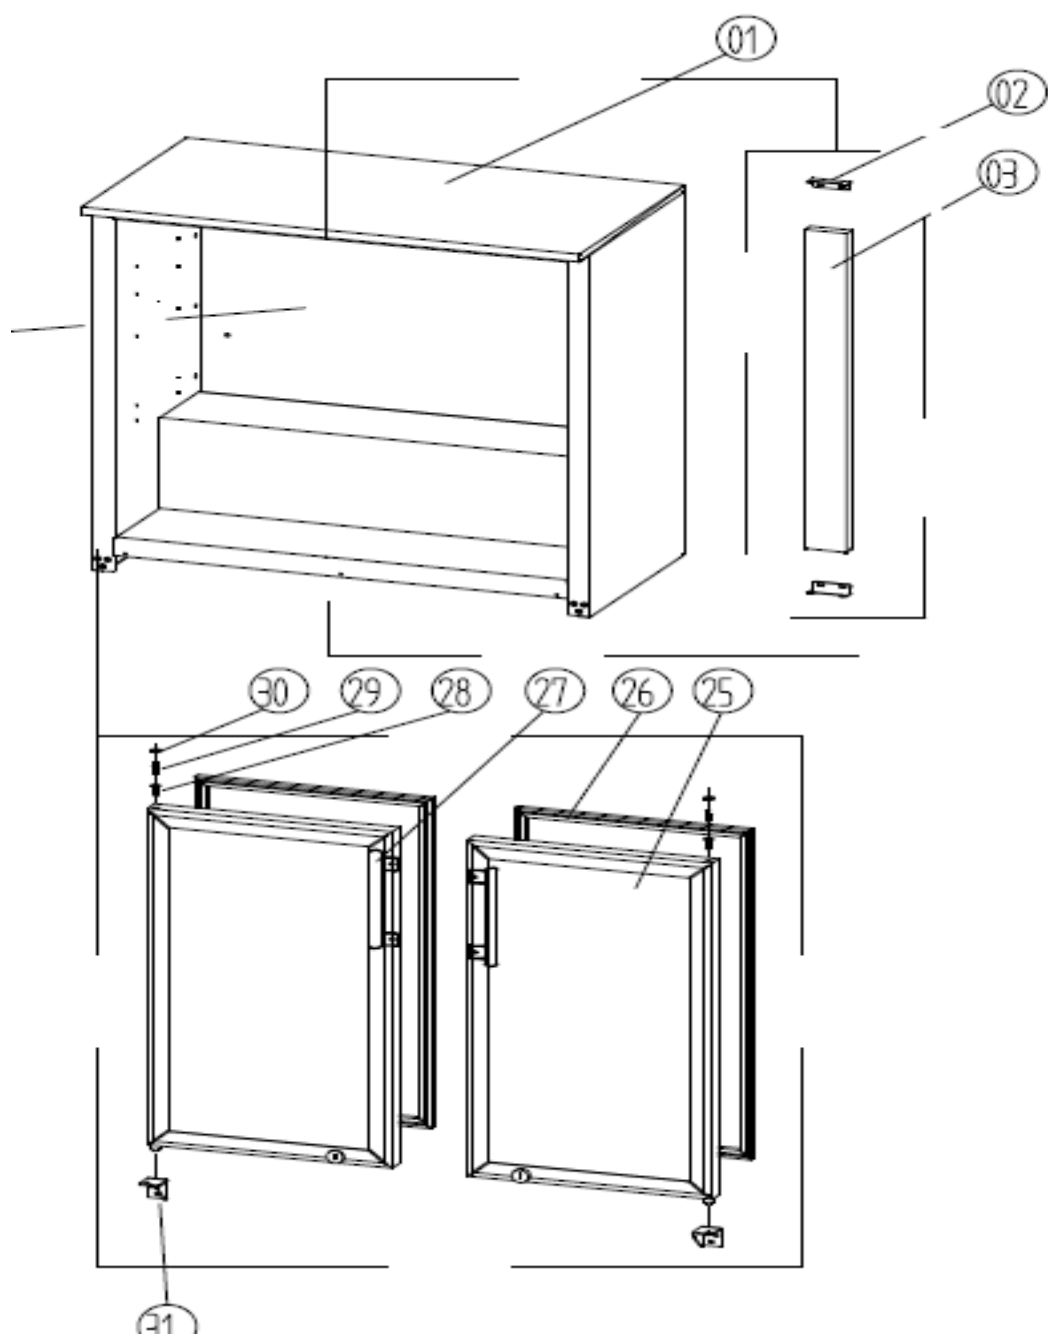

KBC2

Exploded parts diagram

Hinged door image shown

Part Number	Number	Description	Qty
***	1	Cabinet	1
***	2	Mullion Fixings	2
***	3	Centre Mullion	1
***	4	Rear Grille	1
***	5	Plug Top	1
R4-DRIER20G	6	Drier	1
***	7	Fan Blade	1
K8-COND01	8	Condenser	1
***	9	Cond. Fan Motor	1
***	10	Cond Fan Motor Bracket	1
***	11	Bottom Unit Support Plate	1
K8-FOOT	12	Feet	4
***	13	Controller Tunnel	1
K8-PANEL02	14	Front Panel	1
***	15	Controller Clip Block	4
***	16	Controller Clip	4
***	17	Controller Box	1
K8-CONTROLLER	18	Controller	1
K8-COVER	19	Controller Cover	1
***	20	Door Support	2
***	21	Airflow Direction Baffle	1
K8-COMP02	22	Compressor	1
K8-DRIPTRAY	23	Vaporising Tray	1
K8-DRAIN	24	Drainpipe	1
K8-DOOR02L/NEW	25	LH Door	1
K8-DOOR02R/NEW	26	RH Door	1
K8-GASKET02	27	Door Gasket	2
K8-HANDLE	28	Door Handle	2
K8-BUSH	29	Door Bush	2
K8-HINGEPIN	30	Upper Hinge Axis	2
K8-HINGE/R K8-HINGE/L	31	Bottom Door Hinge (Left/Right)	2
K8-COVER/L	32	Light Cover Left	1
K8-SWITCH	33	Light Switch	1
K8-COVER02	34	Light Cover	1
K8-LED01	35	Light Strip	1
K8-COVER/R	36	Light Cover Right	1
K8-SHELF01	37	Shelf	2
***	38	Ladder Racks	8
K8-SHELFCLIP	39	Shelf Clips	16
***	40	Long Support	1
***	41	Evap Cover	1