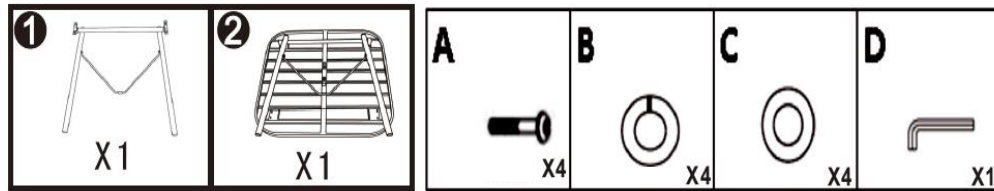

# BOLERO

## CK064: Bolero slatted steel table

#### Packed parts

Manual size: A4 folded into A5

**Important:**  
Ensure the table is assembled correctly and all bolts are tightened.  
Please periodically check and tighten all fixings.

<b>UK</b>	+44 (0)845 146 2887	Fourth Way, Avonmouth, Bristol, BS11 8TB United Kingdom
<b>Eire</b>		Unit 9003, Blarney Business Park, Blarney Co. Cork, Ireland
<b>NL</b>	040 - 2628080	
<b>FR</b>	01 60 34 28 80	
<b>BE-NL</b>	0800-29129	