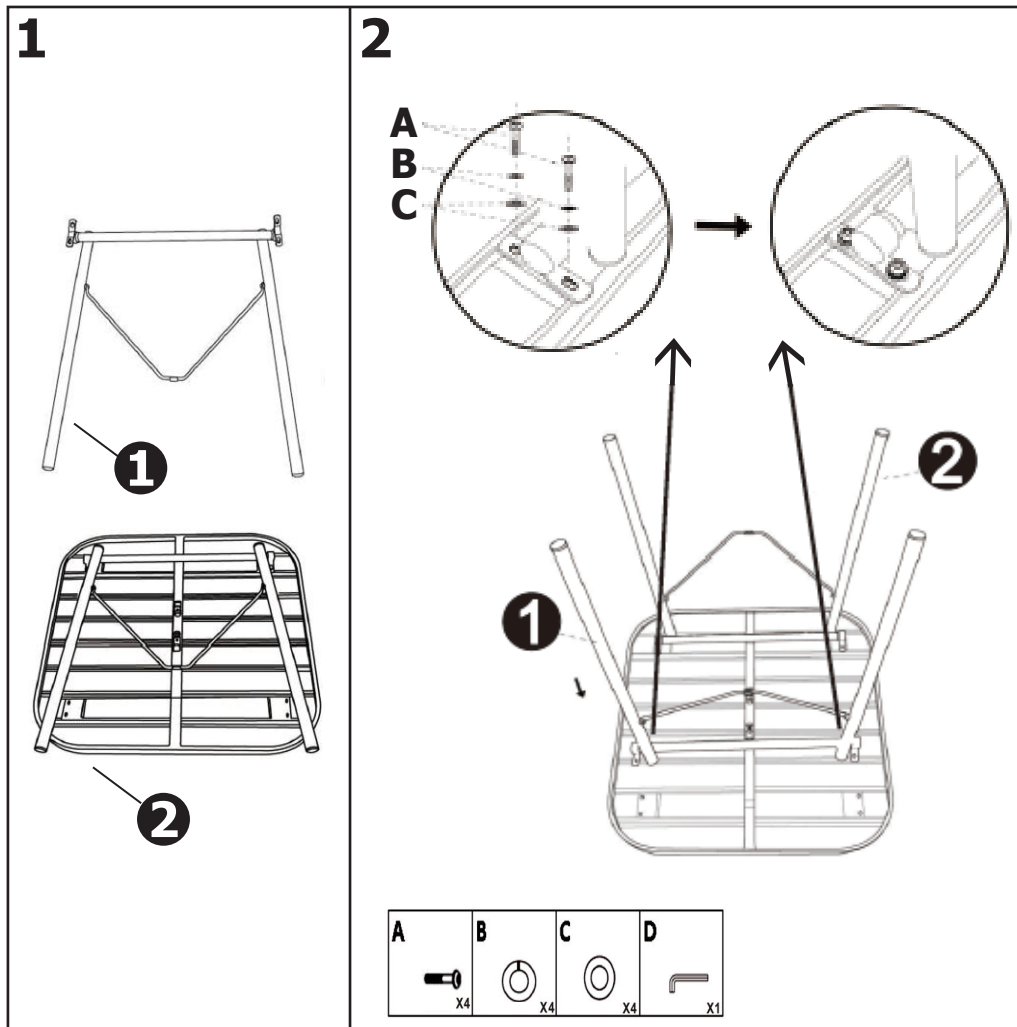

# BOLERO

## CK064: Bolero slatted steel table

#### Packed parts

Manual size: A4 folded into A5

**Important:**  
Ensure the table is assembled correctly and all bolts are tightened.  
Please periodically check and tighten all fixings.

<b>UK</b>	+44 (0)845 146 2887	Fourth Way, Avonmouth, Bristol, BS11 8TB United Kingdom
<b>Eire</b>		Unit 9003, Blarney Business Park, Blarney Co. Cork, Ireland
<b>NL</b>	040 - 2628080	
<b>FR</b>	01 60 34 28 80	
<b>BE-NL</b>	0800-29129	