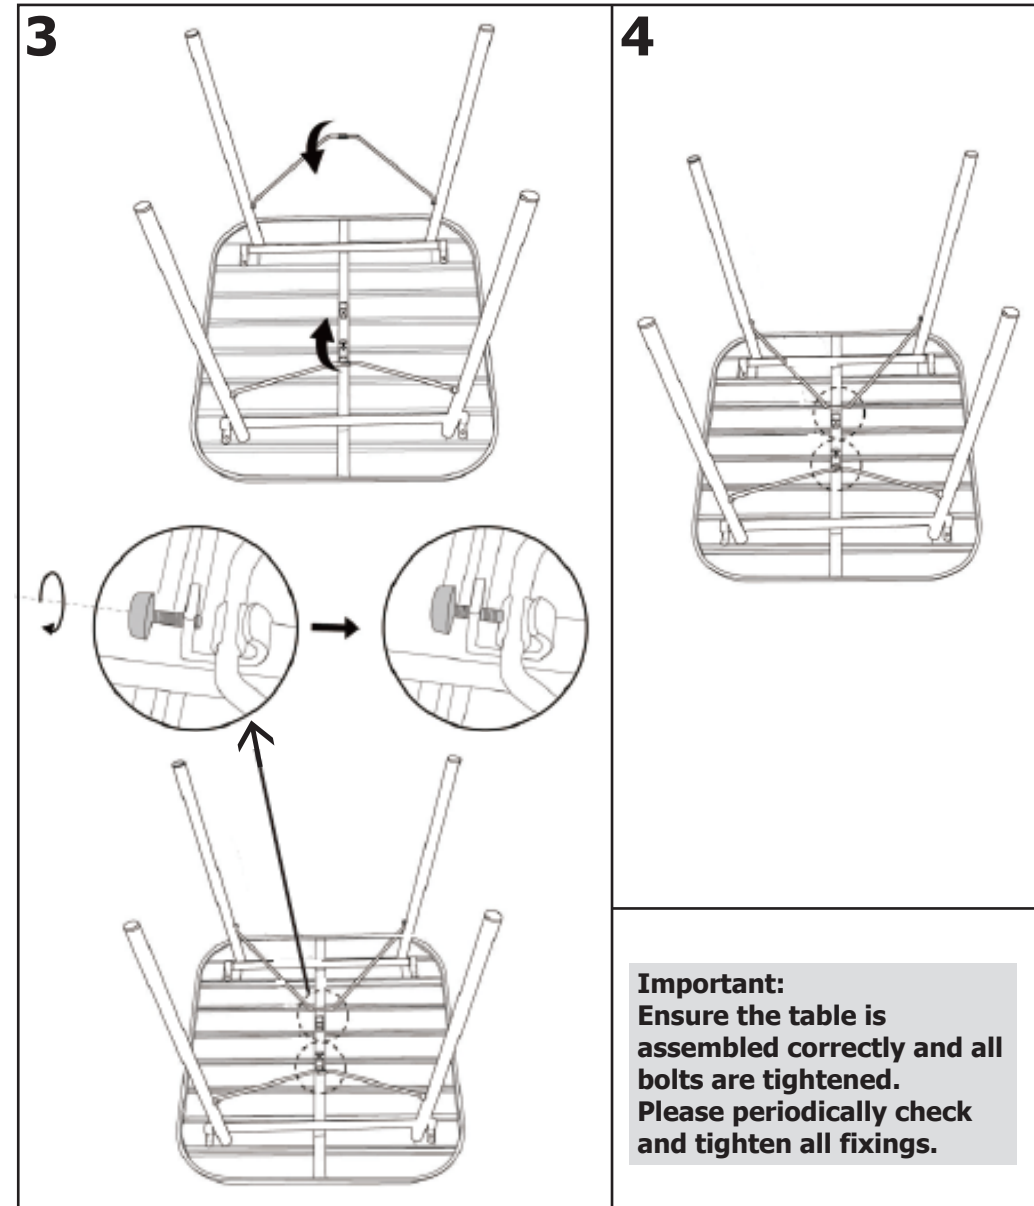

# BOLERO

## CK064: Bolero slatted steel table

#### Packed parts

Manual size: A4 folded into A5

**Important:**  
Ensure the table is assembled correctly and all bolts are tightened.  
Please periodically check and tighten all fixings.

<b>UK</b>	+44 (0)845 146 2887	Fourth Way, Avonmouth, Bristol, BS11 8TB United Kingdom
<b>Eire</b>		Unit 9003, Blarney Business Park, Blarney Co. Cork, Ireland
<b>NL</b>	040 - 2628080	
<b>FR</b>	01 60 34 28 80	
<b>BE-NL</b>	0800-29129	