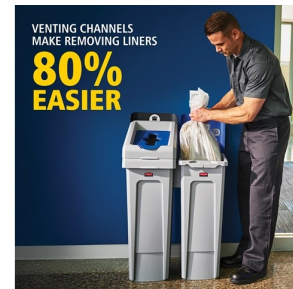

# SLIM JIM® RECYCLING STATION STARTER KIT

SKU: 2007913

## SLIM JIM® RECYCLING STATION STARTER KIT

The Slim Jim® Recycling Station Lid Insert is an adaptable and user-friendly solution that enhances waste separation in professional and public settings. Built to integrate seamlessly with Slim Jim® Recycling Stations, this insert installs effortlessly without tools or hardware, enabling quick setup and flexible use. Designed with durability and usability in mind, the insert offers intuitive functionality that encourages proper recycling habits. It is compatible with all Slim Jim® Recycling Station kits and accessories, helping you maintain a clean, organized, and sustainable waste management system across various facility types.

## FEATURES AND BENEFITS

- **TOOL-FREE INSTALLATION:** Snaps easily into place with no hardware required.
- **MODULAR COMPATIBILITY:** Works seamlessly with Slim Jim® Recycling Station kits and billboards.
- **BUILT FOR DURABILITY:** Constructed for high-volume use in commercial and public spaces.
- **ENHANCES EFFICIENCY:** Helps streamline waste collection and sorting operations.
- **CLEAN DESIGN AESTHETIC:** Maintains a professional look in front- and back-of-house areas.
- **SPACE-SAVING FORM:** Fits tightly into compact environments without sacrificing access.
- **EASY MAINTENANCE:** Hinged construction allows for smooth cleaning and liner access.
- **VERSATILE USAGE:** Ideal for offices, hospitality, healthcare, and education settings.