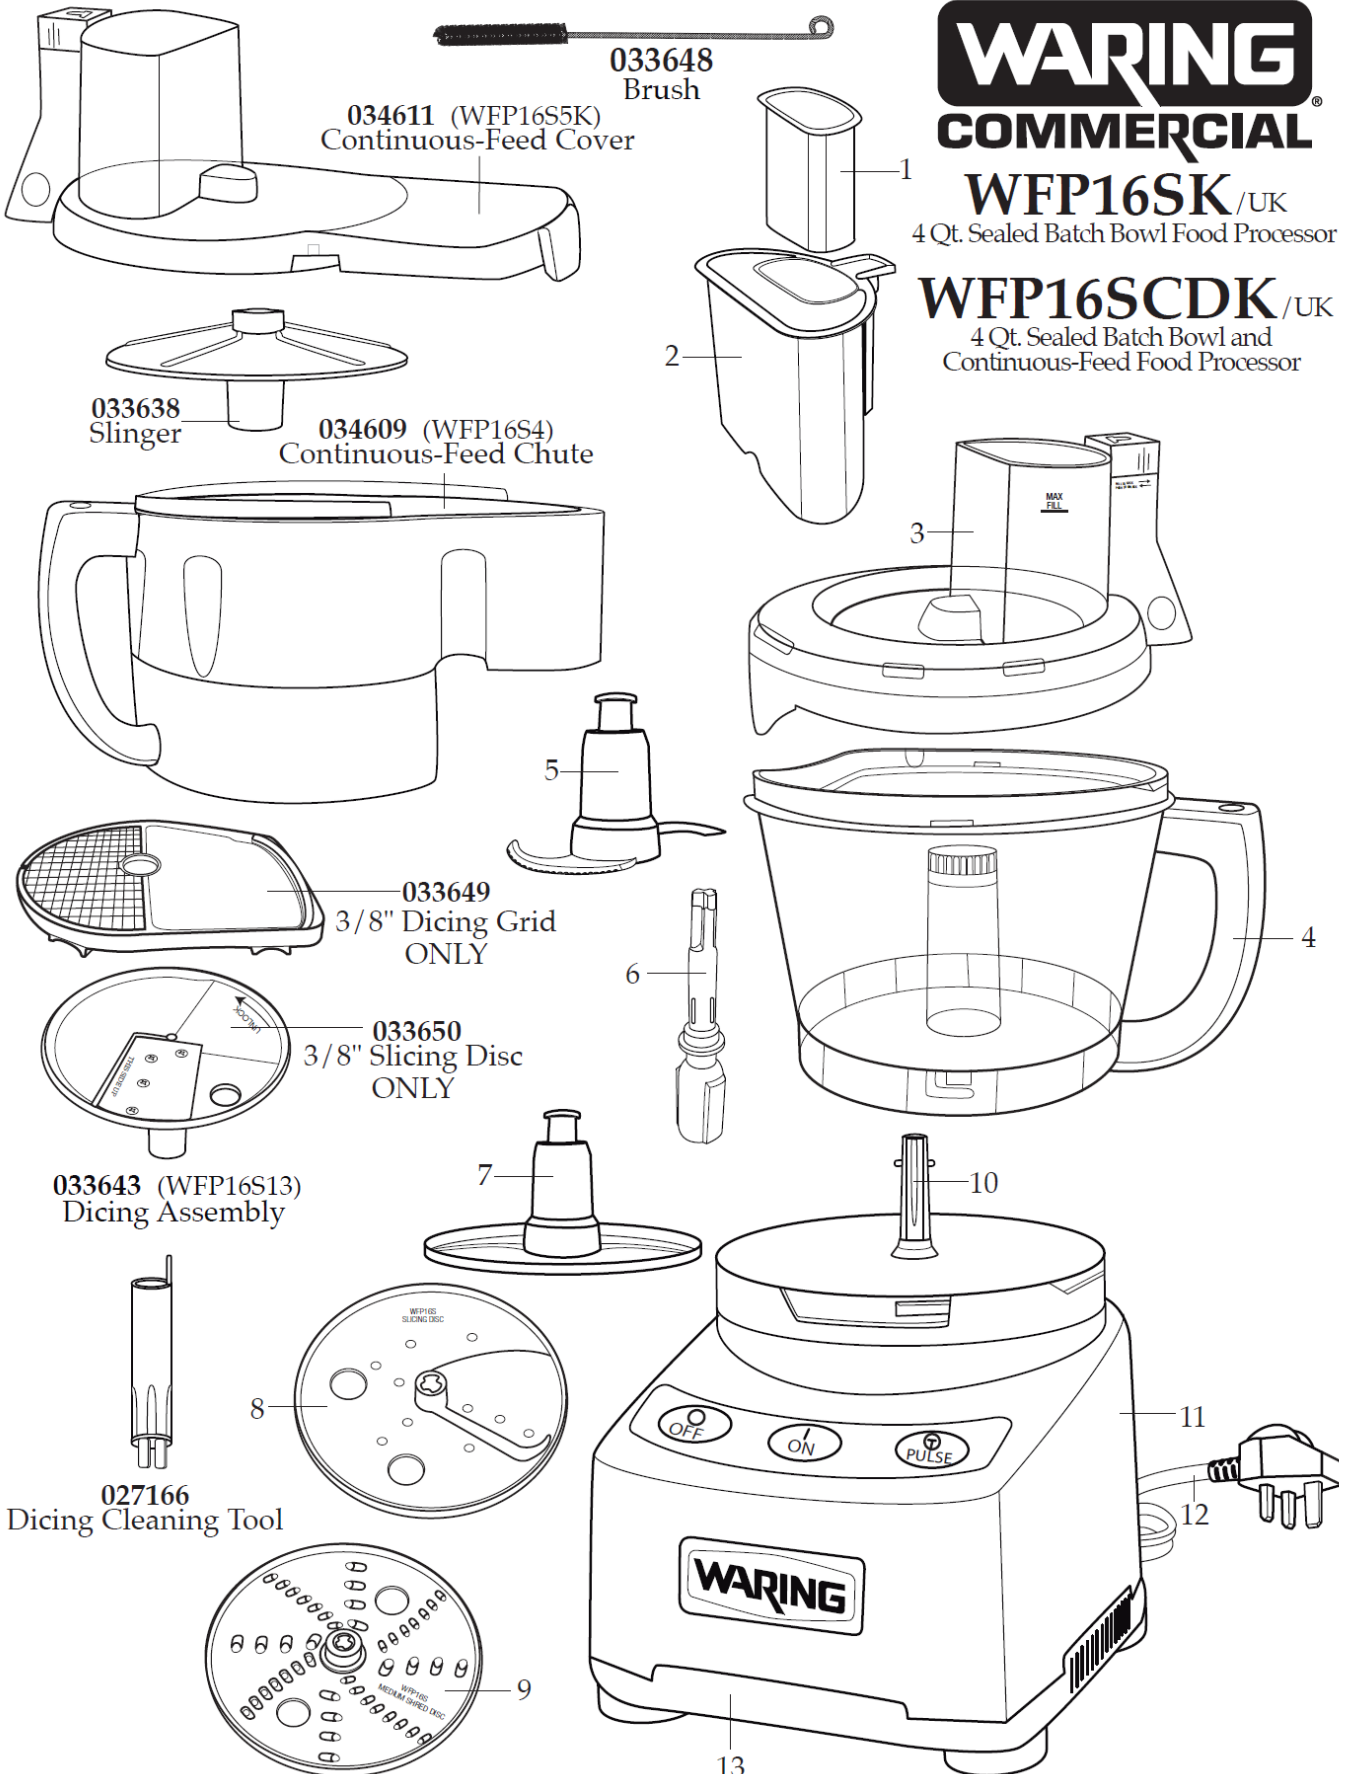

WFP16SK /UK
4 Qt. Sealed Batch Bowl Food Processor

WFP16SCDK /UK
4 Qt. Sealed Batch Bowl and
Continuous-Feed Food Processor

WARING
COMMERCIAL
WFP16SK
WFP16SCDK

Machine	Explode	Code	Description
Waring Food Processor - 3.8Ltr continuous Feed	1	AF340	Small Pusher (Wfp16s7)
Waring Food Processor - 3.8Ltr continuous Feed	2	AF341	Large Pusher (Wfp16s6k)
Waring Food Processor - 3.8Ltr continuous Feed	3	AF342	Batch Bowl Cover (Wfp16s3k)
Waring Food Processor - 3.8Ltr continuous Feed	4	AF343	Batch Bowl (Wfp16s2)
Waring Food Processor - 3.8Ltr continuous Feed	5	AF344	S Blade (Wfp16s1)
Waring Food Processor - 3.8Ltr continuous Feed	6	AF345	Disc Stem (Wfp16s9)
Waring Food Processor - 3.8Ltr continuous Feed	7	AF346	Sealed Whipping Disc
Waring Food Processor - 3.8Ltr continuous Feed	8	AF347	Adjustable Slicing Disc
Waring Food Processor - 3.8Ltr continuous Feed	9	AF348	Reversible Shredding Disc
Waring Food Processor - 3.8Ltr continuous Feed	10	AF349	Motor Sheath W/ Shaft Cover
Waring Food Processor - 3.8Ltr continuous Feed	11		Top Housing Assembly
Waring Food Processor - 3.8Ltr continuous Feed	12		Cord
Waring Food Processor - 3.8Ltr continuous Feed	13		Bottom Housing With Rubber
Waring Food Processor - 3.8Ltr continuous Feed	14		Hole Plugs (4 Required)
Waring Food Processor - 3.8Ltr continuous Feed	15		Stems (4 Required)
Waring Food Processor - 3.8Ltr continuous Feed	16		Spring Washer (4 Required)
Waring Food Processor - 3.8Ltr continuous Feed	17		Washer (4 Required)
Waring Food Processor - 3.8Ltr continuous Feed	18		Washer (4 Required)
Waring Food Processor - 3.8Ltr continuous Feed	19		Screw (2 Required)
Waring Food Processor - 3.8Ltr continuous Feed	20		Cord Clamp
Waring Food Processor - 3.8Ltr continuous Feed	21		Ground Lead Bolt
Waring Food Processor - 3.8Ltr continuous Feed	22		Main Switch Assembly
Waring Food Processor - 3.8Ltr continuous Feed	23		Screw (3 Required)
Waring Food Processor - 3.8Ltr continuous Feed	24		Pc Board Assembly
Waring Food Processor - 3.8Ltr continuous Feed	25		Screw (4 Required)
Waring Food Processor - 3.8Ltr continuous Feed	26		Motor With Fan
Waring Food Processor - 3.8Ltr continuous Feed	27		330 V Motor Start Capacitor
Waring Food Processor - 3.8Ltr continuous Feed	28		Switch (For Batch Bowl)
Waring Food Processor - 3.8Ltr continuous Feed	29		Relay
Waring Food Processor - 3.8Ltr continuous Feed	30		Screw (2 Required)
Waring Food Processor - 3.8Ltr continuous Feed	31		Switch With Holder (For
Waring Food Processor - 3.8Ltr continuous Feed	32		Wire Ties (7 Required)
Waring Food Processor - 3.8Ltr continuous Feed	33		Small Crimp Connector (7
Waring Food Processor - 3.8Ltr continuous Feed			Large Crimp Connector (1
Waring Food Processor - 3.8Ltr continuous Feed	34		3.5" Rubber Sleeve
Waring Food Processor - 3.8Ltr continuous Feed	35		3.5" Rubber Sleeve
Waring Food Processor - 3.8Ltr continuous Feed	36		5.5" Rubber Sleeve (4 Required)
Waring Food Processor - 3.8Ltr continuous Feed	37		3.25" Rubber Sleeve
Waring Food Processor - 3.8Ltr continuous Feed	38		4.75" Rubber Sleeve
Waring Food Processor - 3.8Ltr continuous Feed	39		100 V Motor Start Capacitor
Waring Food Processor - 3.8Ltr continuous Feed	40		Capacitor Holder
Waring Food Processor - 3.8Ltr continuous Feed	41		Screw
Waring Food Processor - 3.8Ltr continuous Feed	42		Resistor
Waring Food Processor - 3.8Ltr continuous Feed	43		Lower Housing Cover