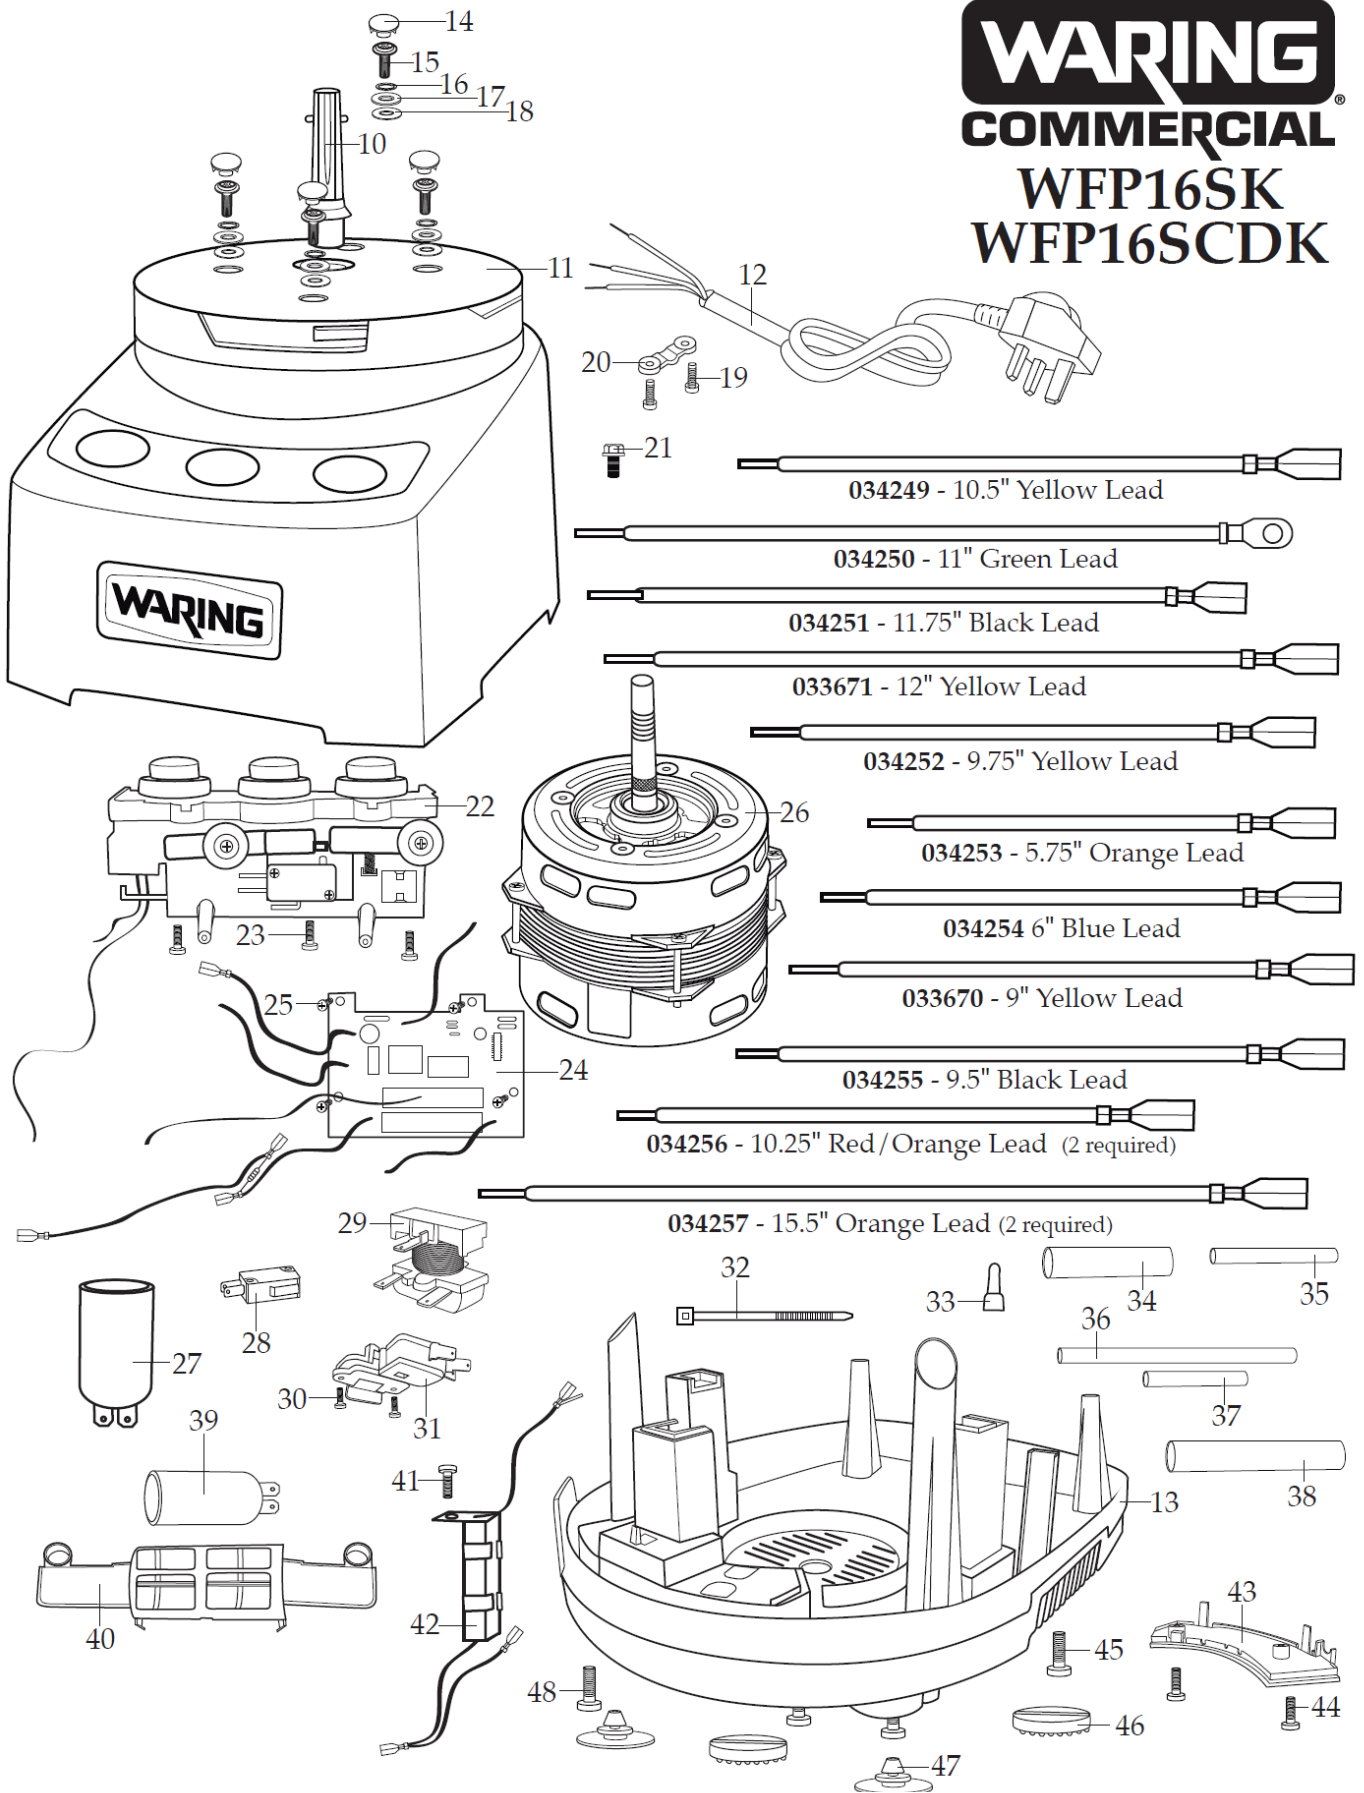

WFP16SK /UK
4 Qt. Sealed Batch Bowl Food Processor

WFP16SCDK /UK
4 Qt. Sealed Batch Bowl and
Continuous-Feed Food Processor

WARING
COMMERCIAL
WFP16SK
WFP16SCDK

Machine	Explode	Code	Description
Waring Food Processor - 3.8Ltr continuous Feed	1	AF340	Small Pusher (Wfp16s7)
Waring Food Processor - 3.8Ltr continuous Feed	2	AF341	Large Pusher (Wfp16s6k)
Waring Food Processor - 3.8Ltr continuous Feed	3	AF342	Batch Bowl Cover (Wfp16s3k)
Waring Food Processor - 3.8Ltr continuous Feed	4	AF343	Batch Bowl (Wfp16s2)
Waring Food Processor - 3.8Ltr continuous Feed	5	AF344	S Blade (Wfp16s1)
Waring Food Processor - 3.8Ltr continuous Feed	6	AF345	Disc Stem (Wfp16s9)
Waring Food Processor - 3.8Ltr continuous Feed	7	AF346	Sealed Whipping Disc
Waring Food Processor - 3.8Ltr continuous Feed	8	AF347	Adjustable Slicing Disc
Waring Food Processor - 3.8Ltr continuous Feed	9	AF348	Reversible Shredding Disc
Waring Food Processor - 3.8Ltr continuous Feed	10	AF349	Motor Sheath W/ Shaft Cover
Waring Food Processor - 3.8Ltr continuous Feed	11		Top Housing Assembly
Waring Food Processor - 3.8Ltr continuous Feed	12		Cord
Waring Food Processor - 3.8Ltr continuous Feed	13		Bottom Housing With Rubber
Waring Food Processor - 3.8Ltr continuous Feed	14		Hole Plugs (4 Required)
Waring Food Processor - 3.8Ltr continuous Feed	15		Stems (4 Required)
Waring Food Processor - 3.8Ltr continuous Feed	16		Spring Washer (4 Required)
Waring Food Processor - 3.8Ltr continuous Feed	17		Washer (4 Required)
Waring Food Processor - 3.8Ltr continuous Feed	18		Washer (4 Required)
Waring Food Processor - 3.8Ltr continuous Feed	19		Screw (2 Required)
Waring Food Processor - 3.8Ltr continuous Feed	20		Cord Clamp
Waring Food Processor - 3.8Ltr continuous Feed	21		Ground Lead Bolt
Waring Food Processor - 3.8Ltr continuous Feed	22		Main Switch Assembly
Waring Food Processor - 3.8Ltr continuous Feed	23		Screw (3 Required)
Waring Food Processor - 3.8Ltr continuous Feed	24		Pc Board Assembly
Waring Food Processor - 3.8Ltr continuous Feed	25		Screw (4 Required)
Waring Food Processor - 3.8Ltr continuous Feed	26		Motor With Fan
Waring Food Processor - 3.8Ltr continuous Feed	27		330 V Motor Start Capacitor
Waring Food Processor - 3.8Ltr continuous Feed	28		Switch (For Batch Bowl)
Waring Food Processor - 3.8Ltr continuous Feed	29		Relay
Waring Food Processor - 3.8Ltr continuous Feed	30		Screw (2 Required)
Waring Food Processor - 3.8Ltr continuous Feed	31		Switch With Holder (For
Waring Food Processor - 3.8Ltr continuous Feed	32		Wire Ties (7 Required)
Waring Food Processor - 3.8Ltr continuous Feed	33		Small Crimp Connector (7
Waring Food Processor - 3.8Ltr continuous Feed			Large Crimp Connector (1
Waring Food Processor - 3.8Ltr continuous Feed	34		3.5" Rubber Sleeve
Waring Food Processor - 3.8Ltr continuous Feed	35		3.5" Rubber Sleeve
Waring Food Processor - 3.8Ltr continuous Feed	36		5.5" Rubber Sleeve (4 Required)
Waring Food Processor - 3.8Ltr continuous Feed	37		3.25" Rubber Sleeve
Waring Food Processor - 3.8Ltr continuous Feed	38		4.75" Rubber Sleeve
Waring Food Processor - 3.8Ltr continuous Feed	39		100 V Motor Start Capacitor
Waring Food Processor - 3.8Ltr continuous Feed	40		Capacitor Holder
Waring Food Processor - 3.8Ltr continuous Feed	41		Screw
Waring Food Processor - 3.8Ltr continuous Feed	42		Resistor
Waring Food Processor - 3.8Ltr continuous Feed	43		Lower Housing Cover