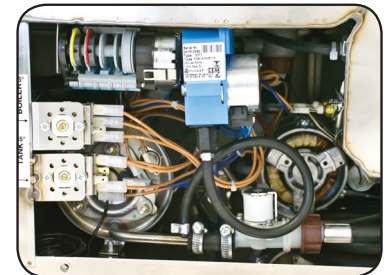

Model:
E40

Glasswasher Under Counter
 400mm basket, gravity drain

General Information

The Prodis E40 400mm basket gravity drain glasswasher with automatic rinseaid and detergent injectors, adjustable wash and rinse thermostats and a 2 minute wash cycle.

Key Features

Construction

Available Options

- WRAS approved double check valve
- 2 minute wash cycle
- 13amp for easy installation
- Timed rinseaid pump
- Timed detergent pump
- Wash and rinse tank elements
- Adjustable wash tank thermostat
- Adjustable rinse tank thermostat
- Compact design
- Simple operation
- Adjustable feet
- Stainless steel wash pump filter

- Stainless steel exterior
- Stainless steel interior
- Double skinned door

- Manual water softener
- Rinse boost pump
- Multifit stand

Technical Data

Model	E40
External Dimensions	Width = 450 Depth = 520 Height = 695
Wash Cycle	2 minute
Basket size	400 x 400mm
Internal clearance / Maximum loading height	255mm
Automatic rinseaid injector	✓
Automatic detergent injector	✓
Wash tank temperature	55°c adjustable
Rinse tank temperature	80°c adjustable
Rinse tank heating element	2500w
Wash tank heating element	500w
Total power supply	2850w
Wash pump capacity	120 litres per minute
Wash tank capacity	8.5 litres
Rinse tank capacity	3 litres
Water inlet	3/4 BSP
Drain outlet	28mm
Drain system	Gravity
Weight	35kg