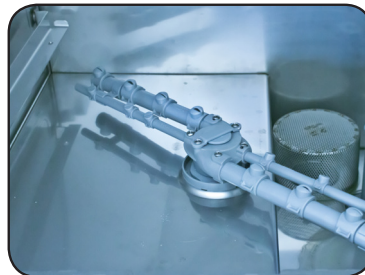

Model:
E40

Glasswasher Under Counter
 400mm basket, gravity drain

General Information

The Prodis E40 400mm basket gravity drain glasswasher with automatic rinseaid and detergent injectors, adjustable wash and rinse thermostats and a 2 minute wash cycle.

Key Features

Construction

Available Options

- WRAS approved double check valve
- 2 minute wash cycle
- 13amp for easy installation
- Timed rinseaid pump
- Timed detergent pump
- Wash and rinse tank elements
- Adjustable wash tank thermostat
- Adjustable rinse tank thermostat
- Compact design
- Simple operation
- Adjustable feet
- Stainless steel wash pump filter

- Stainless steel exterior
- Stainless steel interior
- Double skinned door

- Manual water softener
- Rinse boost pump
- Multifit stand

Technical Data

Model	E40
External Dimensions	Width = 450 Depth = 520 Height = 695
Wash Cycle	2 minute
Basket size	400 x 400mm
Internal clearance / Maximum loading height	255mm
Automatic rinseaid injector	✓
Automatic detergent injector	✓
Wash tank temperature	55°c adjustable
Rinse tank temperature	80°c adjustable
Rinse tank heating element	2500w
Wash tank heating element	500w
Total power supply	2850w
Wash pump capacity	120 litres per minute
Wash tank capacity	8.5 litres
Rinse tank capacity	3 litres
Water inlet	3/4 BSP
Drain outlet	28mm
Drain system	Gravity
Weight	35kg