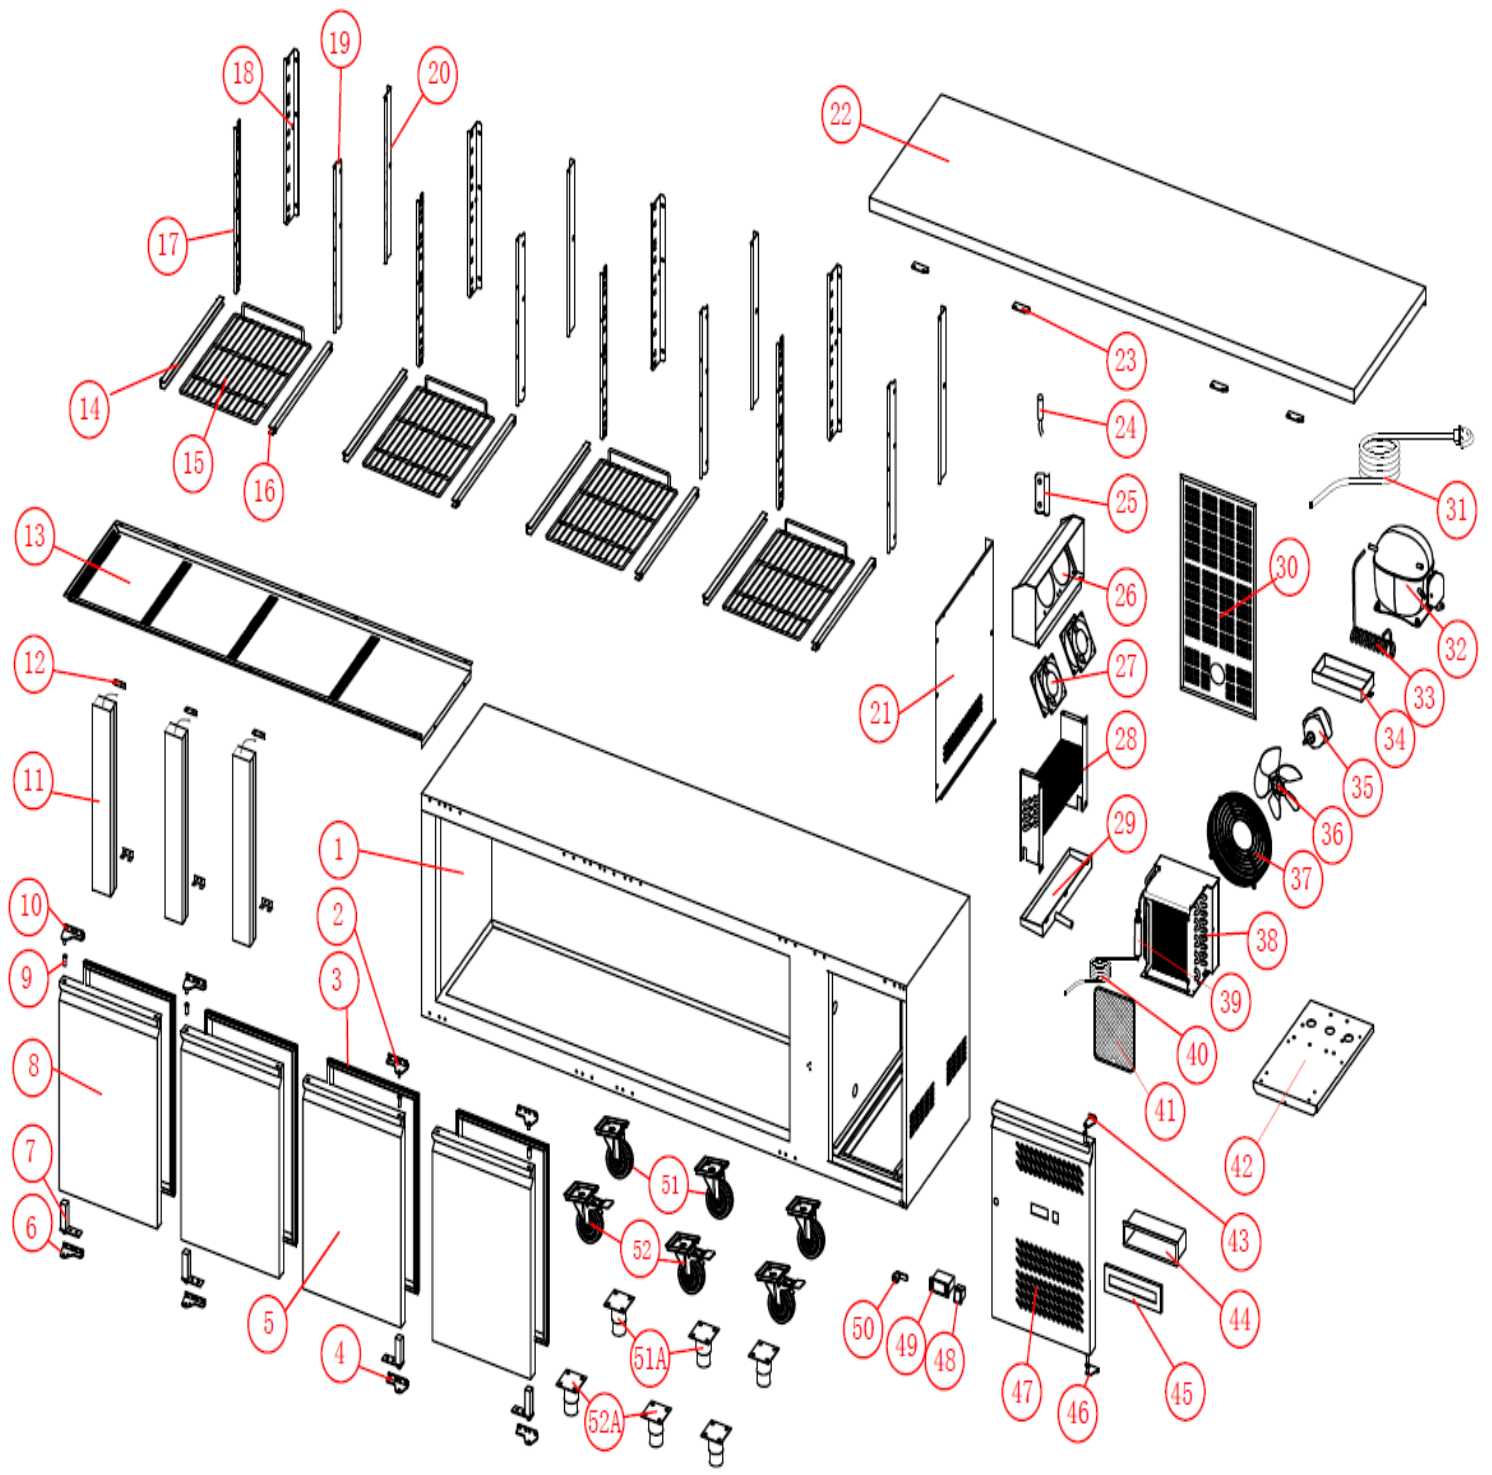

# HBC2/3/4SLXX

Exploded parts diagram

Part Number	Number	Description	Qty
***	1	Cabinet	1
X1-HINGE13	2	RH Upper Hinge (HBC4SLXX)	2
X1-HINGE13	2	RH Upper Hinge (HBC3SLXX)	2
X1-HINGE13	2	RH Upper Hinge (HBC2SLXX)	1
B1-GASKET27	3	Door Gasket (HBC4SLXX)	4
B1-GASKET27	3	Door Gasket (HBC3SLXX)	3
B1-GASKET27	3	Door Gasket (HBC2SLXX)	2
X1-HINGE14	4	RH Bottom Hinge (HBC4SLXX)	2
X1-HINGE14	4	RH Bottom Hinge (HBC3SLXX)	2
X1-HINGE14	4	RH Bottom Hinge (HBC2SLXX)	1
X1-DOOR09N	5	Door (right) (HBC4SLXX) *Please check cabinet Mark*	3
X1-DOOR09N	5	Door (right) (HBC3SLXX) *Please check cabinet Mark*	2
X1-DOOR09N	5	Door (right) (HBC2SLXX) *Please check cabinet Mark*	1
X1-HINGE15	6	LH Bottom Hinge (HBC4SLXX)	2
X1-HINGE15	6	LH Bottom Hinge (HBC3SLXX)	1
X1-HINGE15	6	LH Bottom Hinge (HBC2SLXX)	1
***	7	Spring Hinge (HBC4SLXX)	4
***	7	Spring Hinge (HBC3SLXX)	3
***	7	Spring Hinge (HBC2SLXX)	2
X1-DOOR08N	8	Door (left) (HBC4SLXX)	2
X1-DOOR08N	8	Door (left) (HBC3SLXX)	1
X1-DOOR08N	8	Door (left) (HBC2SLXX)	1
K8-AXISSLEEVE	9	Door Bush (HBC4SLXX)	8
K8-AXISSLEEVE	9	Door Bush (HBC3SLXX)	6
K8-AXISSLEEVE	9	Door Bush (HBC2SLXX)	4
X1-HINGE16	10	LH Upper Hinge (HBCSL4XX)	2
X1-HINGE16	10	LH Upper Hinge (HBC3SLXX)	2
X1-HINGE16	10	LH Upper Hinge (HBC2SLXX)	1
***	11	Mullion (HBC4SLXX)	3
***	11	Mullion (HBC3SLXX)	2
***	11	Mullion (HBC2SLXX)	1
***	12	Mullion Connection (HBC4SLXX)	6
***	12	Mullion Connection (HBC3SLXX)	4
***	12	Mullion Connection (HBC2SLXX)	2
***	13	Air Distribution Panel	1
***	14	Left Shelf Guide (HBCSL4XX)	4
***	14	Left Shelf Guide (HBCSL3XX)	3
***	14	Left Shelf Guide (HBC2SLXX)	2
X1-SHELF08	15	Shelf (HBC4SLXX)	4
X1-SHELF08	15	Shelf (HBC3SLXX)	3
X1-SHELF08	15	Shelf (HBC2SLXX)	2
***	16	Right Shelf Guide (HBC4SLXX)	4
***	16	Right Shelf Guide (HBC3SLXX)	3