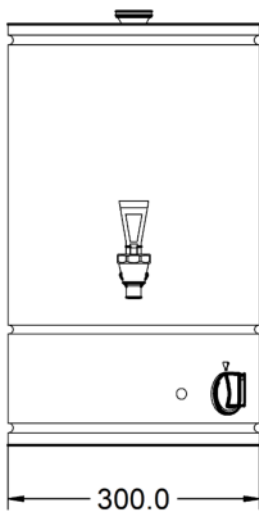

Lincat Limited

Whisby Road,
Lincoln, LN6 3QZ,
United Kingdom

Company No: 2175448

A member company of

Customer Care

Tel: +44 1522 875500
Email: care@lincat.co.uk

Export Customers

Tel: +44 1522 503250
Email: export@lincat.co.uk

Opening Hours

Monday – Friday:
8.30am – 5pm