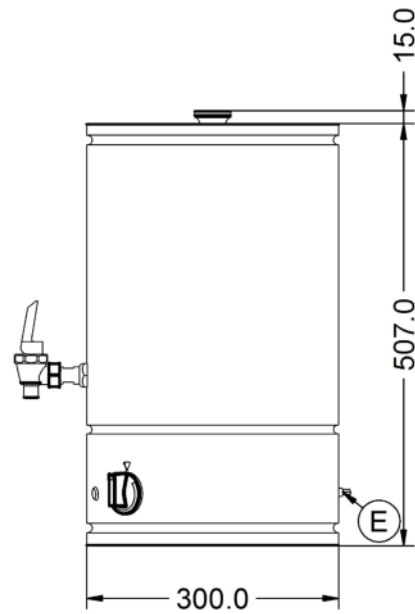

Lincat Limited

Whisby Road,
Lincoln, LN6 3QZ,
United Kingdom

Company No: 2175448

A member company of

Customer Care

Tel: +44 1522 875500
Email: care@lincat.co.uk

Export Customers

Tel: +44 1522 503250
Email: export@lincat.co.uk

Opening Hours

Monday – Friday:
8.30am – 5pm