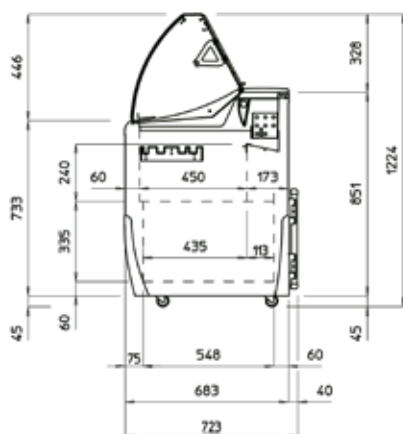

J9E

J7E

Rear of cabinet showing under-storage access

Description

Our favourite ice cream scooping display. The J-Range from Framec is really popular in the ice cream world giving both superb quality and excellent value for money. The unit looks great with its curved glass canopy, curved in corners and rounded edges. A handy rear shelf helps with serving ice cream and spacious refrigerated understorage is easily accessible through the rear door. A reliable and well built ice cream display that will give years of excellent service.

Technical Specifications

Temperature Range (°C)	-20 to -14
Refrigerant	R290
Type of Defrost	Electric
Exterior Finish	White
Interior Finish	White
Power	13 Amp
Max Ambient	30°C at 55% RH
Climate Class	4

	Ext. Dimension (WxDxH) (mm)	Net Weight (kg)	Energy Cons. (kWh/year)	Input Power (W)	Display Area (m ²)	Serving Capacity	Storage Capacity	Energy Class
J7E	1341 x 723 x 1253	98	3223	500	0.42	7 Napoli Pans (5 L)	12 Napoli pans (5L)	
J9E	1656 x 723 x 1253	110	4318	540	0.53	9 Napoli Pans (5 L)	16 Napoli pans (5L)	