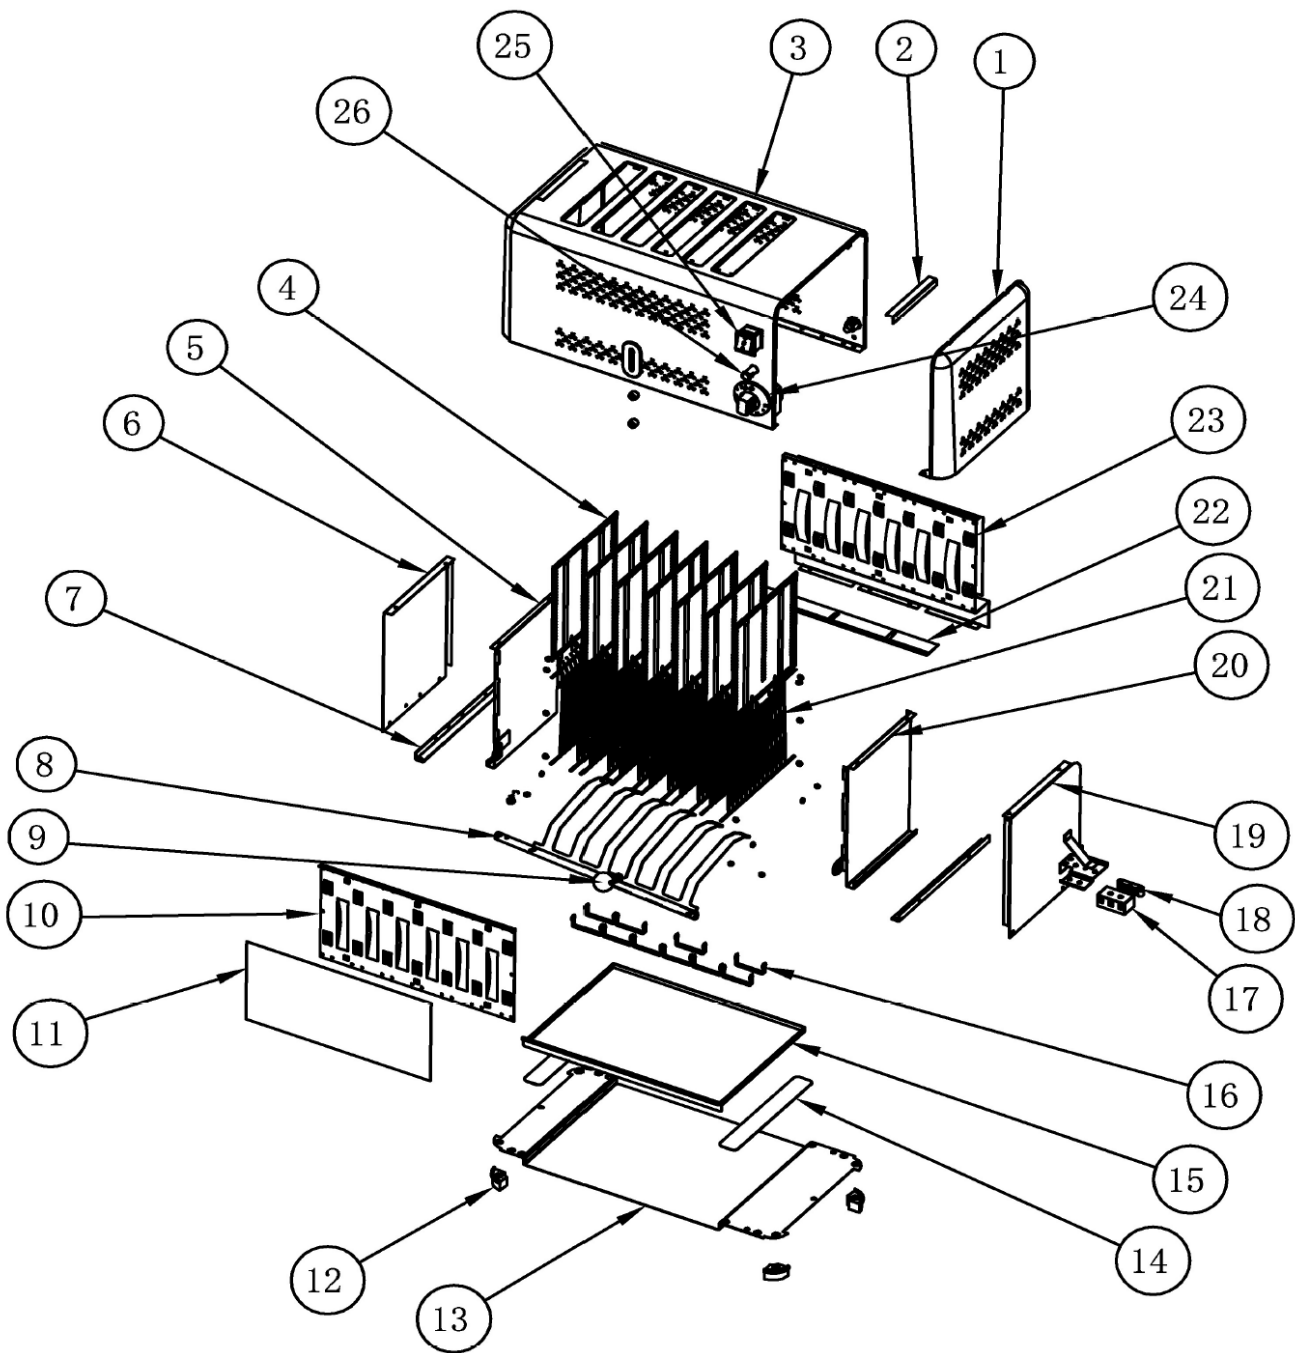

B6ST 6 Slice Toaster

Exploded parts diagram

Part Number	Number	Description	Qty
***	1	Shell Side Panel	1
***	2	Weldments	1
***	3	Body	1
B3-14013741	4	Element End	2
B3-1401374	4	Element Middle	5
***	5	Inner Left Partition	1
***	6	Inner Left Side Plate	1
***	7	Bar	1
***	8	Projectile	1
B3--101379	9	Projectile Handle & Ball	1
***	10	Inner Front Side Plate	1
***	11	Inner Partition	1
***	12	Foot	4
***	13	Bottom Plate	1
***	14	Press Plate	1
***	15	Tray	1
***	16	Connecting Piece	1
***	17	Binding	1
***	18	Clip	1
***	19	Inner Right Partition	1
***	20	Inner Right-Side Plate	1
***	21	Separated Mesh	1
***	22	Plate	1
***	23	Inner Side Plate	1
B3-14013724	24	Timer with Knob	1
B3-14013725	25	Indicator Light	1
B3-14013726	26	Switch	1