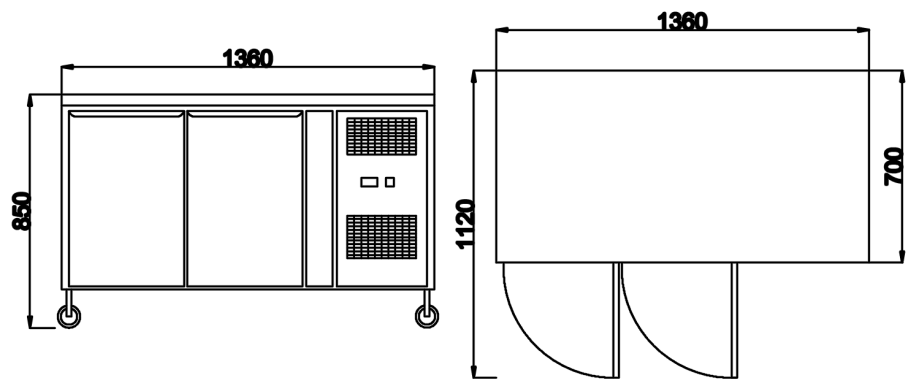

Model:
GRN-C2R

Gastronorm Compatible Counter Refrigerator
2 door, 2 shelves, 283 litre capacity

General Information

The Prodis GRN-C2R is a fan assisted gastronorm compatible 2 door counter fridge with 2 adjustable shelves, fan assisted cooling and digital temperature control.

Key Features

- -2°C to +8°C temperature range
- Fan assisted cooling
- 2 adjustable shelves
- Digital temperature control
- Replaceable door gasket
- Automatic defrost

Construction

- Stainless steel exterior
- Stainless steel interior
- Heavy duty full width door handle

0 L

4
30°C - 55%

2015/1004/1

Technical Data

Model	GRN-C2R
Capacity	283 Litres
External Dimensions	Width = 1360 Depth = 700 Height = 850
Interior Finish	Stainless Steel
Exterior Finish	Stainless Steel
Doors	2 hinged
Self closing	✓
Self closing mechanism	Sprung
Locks	✓
Shelves	(2) adjustable
Gastronorm Compatible	✓
Temperature control	Digital
Temperature control position	External
Temperature range	-2° to +8°c
Refrigerant	R600a
Evaporator style	Coil
Fan assisted	✓