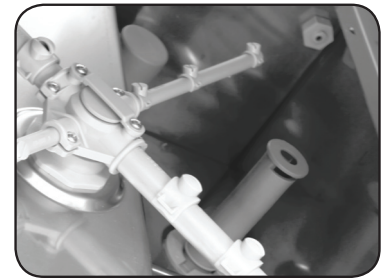

Model:
JET35

Glasswasher Under Counter
 350mm basket, gravity drain

General Information

The Prodis JET35 350mm basket gravity drain glasswasher with automatic rinseaid and detergent injectors, fixed wash and rinse thermostats and a 2 minute wash cycle.

Key Features

- 2 minute wash cycle
- 13amp for easy installation
- Timed rinseaid pump
- Timed detergent pump
- Wash and rinse tank elements
- 60°C fixed wash tank thermostat
- 80°C fixed rinse tank thermostat
- Compact design
- Simple operation
- Adjustable feet
- Stainless steel wash pump filter

Construction

- Stainless steel exterior
- Stainless steel interior
- Double skinned door

Available Options

- Manual water softener
- Rinse boost pump
- Multifit stand
- Double check valve

Technical Data

Model	JET35
External Dimensions	Width = 400 Depth = 470 Height = 615
Wash Cycle	2 minute
Basket size	350 x 350mm
Internal clearance / Maximum loading height	230mm
Automatic rinseaid injector	✓
Automatic detergent injector	✓
Wash tank temperature	60°C
Rinse tank temperature	80°C
Rinse tank heating element	2500w
Wash tank heating element	500w
Total power supply	2800w
Wash pump capacity	120 litres per minute
Wash tank capacity	7.5 litres
Rinse tank capacity	3 litres
Water inlet	3/4 BSP
Drain outlet	28mm
Drain system	Gravity
Weight	30kg