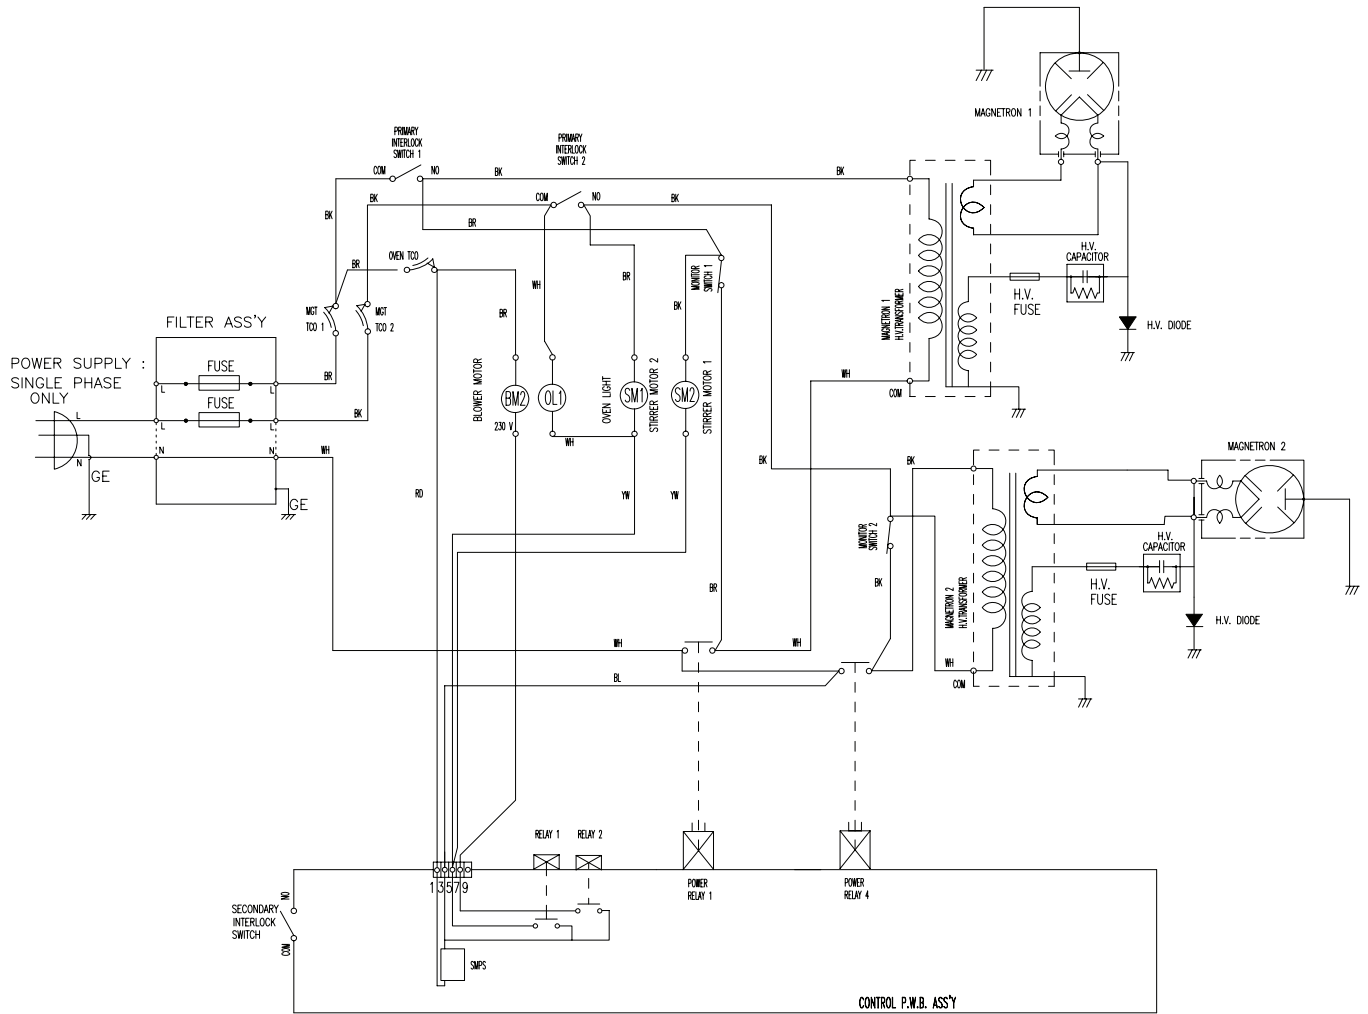

Machine	Explode	Code	Description
Buffalo Manual Commerical Microwave - 34Ltr 1800watt	1		Cavity Assembly
Buffalo Manual Commerical Microwave - 34Ltr 1800watt	2		Back Plate
Buffalo Manual Commerical Microwave - 34Ltr 1800watt	3		Inner Plate Cover
Buffalo Manual Commerical Microwave - 34Ltr 1800watt	4	AK764	Thermostat Bracket
Buffalo Manual Commerical Microwave - 34Ltr 1800watt	37		Thermostat
Buffalo Manual Commerical Microwave - 34Ltr 1800watt	5		Baseplate
Buffalo Manual Commerical Microwave - 34Ltr 1800watt	6	AK809	Foot Cushion Block (set 6)
Buffalo Manual Commerical Microwave - 34Ltr 1800watt	7	AK740	Control Panel Assembly
Buffalo Manual Commerical Microwave - 34Ltr 1800watt	8	AK745	Control Panel
Buffalo Manual Commerical Microwave - 34Ltr 1800watt	9		Control Panel Decoration
Buffalo Manual Commerical Microwave - 34Ltr 1800watt	10	AK749	Membrane Sticker
Buffalo Manual Commerical Microwave - 34Ltr 1800watt	11		Knob
Buffalo Manual Commerical Microwave - 34Ltr 1800watt	12		Dial Knob
Buffalo Manual Commerical Microwave - 34Ltr 1800watt	13+14		MI Assembly
Buffalo Manual Commerical Microwave - 34Ltr 1800watt	15		Knob Cover
Buffalo Manual Commerical Microwave - 34Ltr 1800watt	16		MI Assembly
Buffalo Manual Commerical Microwave - 34Ltr 1800watt	17	AK754	Door Assembly
Buffalo Manual Commerical Microwave - 34Ltr 1800watt	18		Door Frame Assembly
Buffalo Manual Commerical Microwave - 34Ltr 1800watt	19	AK758	Latch
Buffalo Manual Commerical Microwave - 34Ltr 1800watt	20		Spring
Buffalo Manual Commerical Microwave - 34Ltr 1800watt	21		Door Shaft
Buffalo Manual Commerical Microwave - 34Ltr 1800watt	22		Door Film
Buffalo Manual Commerical Microwave - 34Ltr 1800watt	23		Glass Door Screen
Buffalo Manual Commerical Microwave - 34Ltr 1800watt	24		Door Panel
Buffalo Manual Commerical Microwave - 34Ltr 1800watt	25		Door Seal
Buffalo Manual Commerical Microwave - 34Ltr 1800watt	26		D/Panel Decoration
Buffalo Manual Commerical Microwave - 34Ltr 1800watt	27		Handle
Buffalo Manual Commerical Microwave - 34Ltr 1800watt	28	AK779	Magnetron
Buffalo Manual Commerical Microwave - 34Ltr 1800watt	29	AK800	H.V.Transformer
Buffalo Manual Commerical Microwave - 34Ltr 1800watt	30	AK803	H.V.Capacitor
Buffalo Manual Commerical Microwave - 34Ltr 1800watt	31	AK806	H.V.Diode
Buffalo Manual Commerical Microwave - 34Ltr 1800watt	32	AK797	Fuse
Buffalo Manual Commerical Microwave - 34Ltr 1800watt	33+34	AK773	Noise Fliter Assembly
Buffalo Manual Commerical Microwave - 34Ltr 1800watt	35	AK782	Integrated Lamp
Buffalo Manual Commerical Microwave - 34Ltr 1800watt	36	AK814	Power Cord
Buffalo Manual Commerical Microwave - 34Ltr 1800watt	38	AK765	Thermostat
Buffalo Manual Commerical Microwave - 34Ltr 1800watt	39		Plastic Heat Insulator
Buffalo Manual Commerical Microwave - 34Ltr 1800watt	40	AK787	Latch Board
Buffalo Manual Commerical Microwave - 34Ltr 1800watt	41	AK784	Microswitch
Buffalo Manual Commerical Microwave - 34Ltr 1800watt	42	AK785	Microswitch
Buffalo Manual Commerical Microwave - 34Ltr 1800watt	43	AK811	Main Wire Harness
Buffalo Manual Commerical Microwave - 34Ltr 1800watt	44	AK790	Interlock Lever
Buffalo Manual Commerical Microwave - 34Ltr 1800watt	45	AK791	Interlock Lever
Buffalo Manual Commerical Microwave - 34Ltr 1800watt	46		Upper Lamp Shade
Buffalo Manual Commerical Microwave - 34Ltr 1800watt	47		Lower Lamp Shade
Buffalo Manual Commerical Microwave - 34Ltr 1800watt	48		Filter Net
Buffalo Manual Commerical Microwave - 34Ltr 1800watt	49	AK770	Synchronous Motor
Buffalo Manual Commerical Microwave - 34Ltr 1800watt	50+51+52+53	AK815	Fan Assembly
Buffalo Manual Commerical Microwave - 34Ltr 1800watt	54		Wind Guide
Buffalo Manual Commerical Microwave - 34Ltr 1800watt	55		Plastic Heat Insulator
Buffalo Manual Commerical Microwave - 34Ltr 1800watt	56		Protect Cover
Buffalo Manual Commerical Microwave - 34Ltr 1800watt	57		Guide Air Cover
Buffalo Manual Commerical Microwave - 34Ltr 1800watt	58		Vent Grille
Buffalo Manual Commerical Microwave - 34Ltr 1800watt	59		Capacitor Holder
Buffalo Manual Commerical Microwave - 34Ltr 1800watt	60		Upper Stirrer Fan Assembly
Buffalo Manual Commerical Microwave - 34Ltr 1800watt	61		Lower Stirrer Fan Assembly
Buffalo Manual Commerical Microwave - 34Ltr 1800watt	62		Cover
Buffalo Manual Commerical Microwave - 34Ltr 1800watt	63		Lamp Holder
Buffalo Manual Commerical Microwave - 34Ltr 1800watt	64	AK761	Oil Baffle
Buffalo Manual Commerical Microwave - 34Ltr 1800watt	65		Lamp Cover
Buffalo Manual Commerical Microwave - 34Ltr 1800watt	66		Mounting Plate
Buffalo Manual Commerical Microwave - 34Ltr 1800watt	67		Switch Bracket
Buffalo Manual Commerical Microwave - 34Ltr 1800watt	68		Plastic Nail
Buffalo Manual Commerical Microwave - 34Ltr 1800watt	69		Lamp Socket Bracket