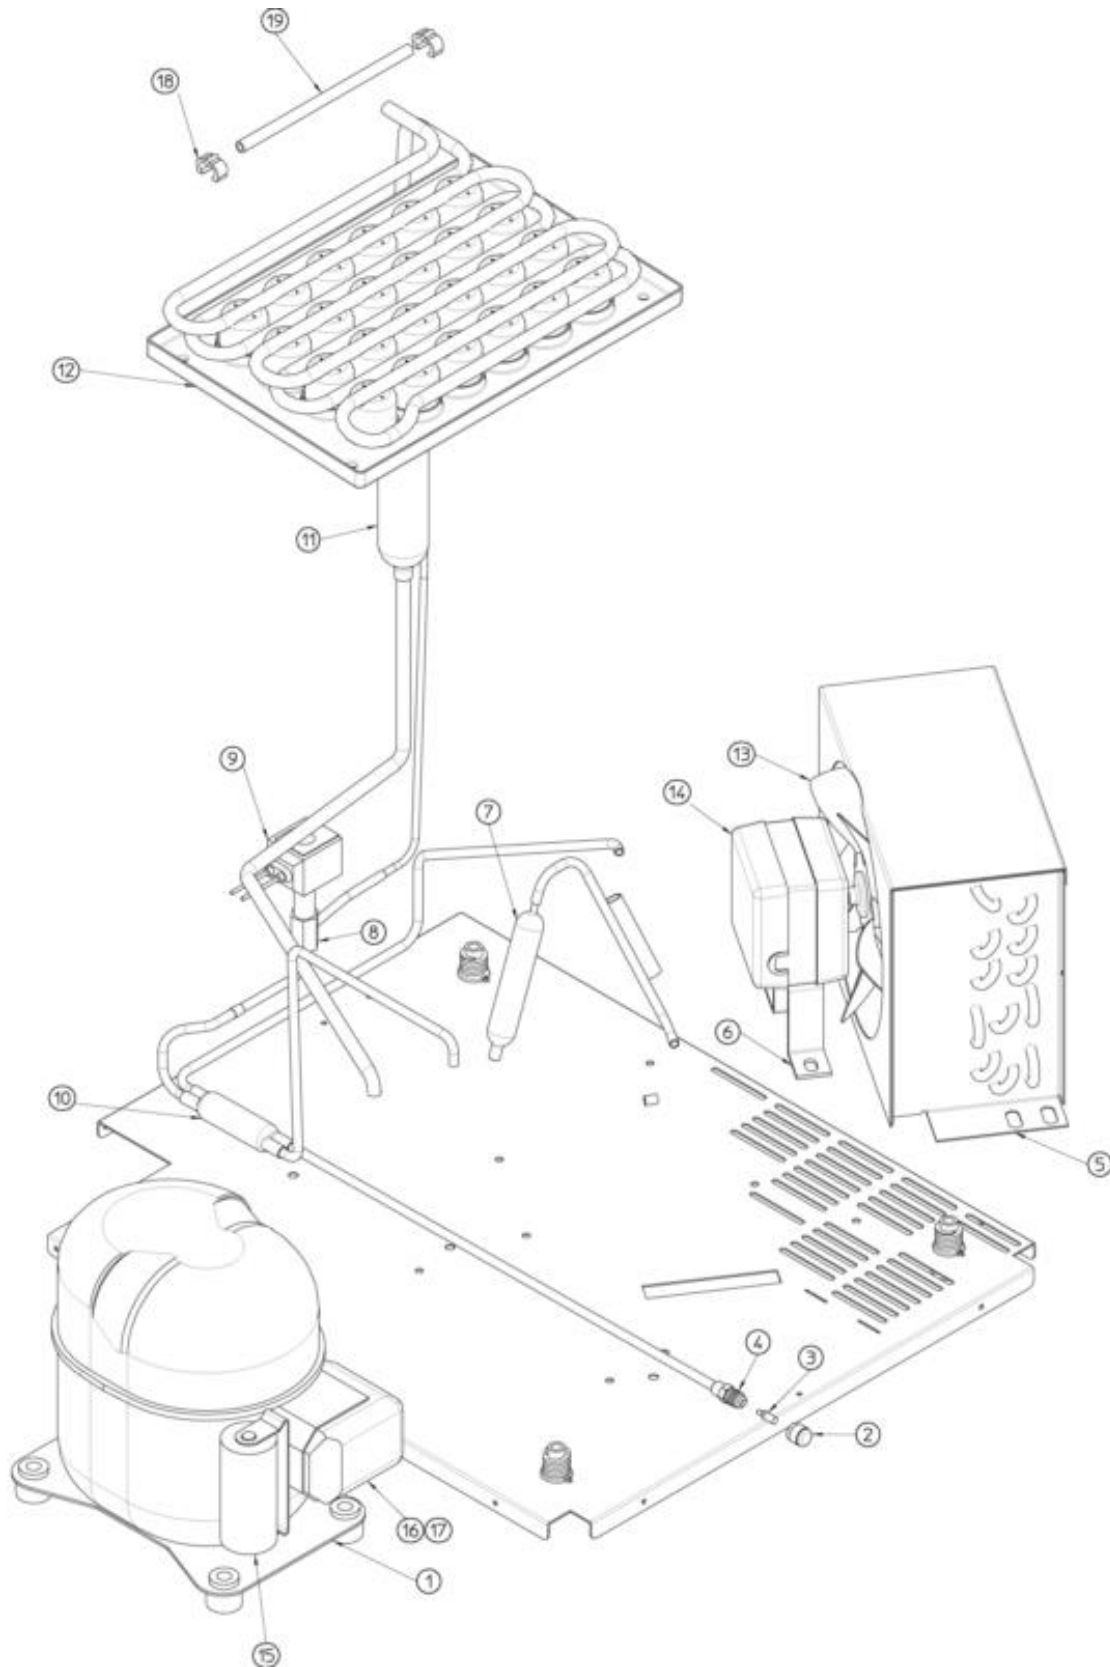

Ice-O-Matic Ice. Pure and Simple™

ICEU 106

SPARE PARTS LIST

REV. 02/2014

ICE-O-Matic
11100 East 45th Ave
Denver, Colorado 80239

- 1 UNIT PANELS
- 2 REFRIGERANT SYSTEM – AIR COOLED
- 3 REFRIGERANT SYSTEM – WATER COOLED
- 4 WATER SYSTEM
- 5 WATER SYSTEM – LARGE CUBES
- 6 CONTROL BOX

Pos	Code	Description
0001	781406 19	UNIT BASE
0002	660638 00	LEG
0003	782119 04R	STORAGE BIN ASSY
0004	722570 00	LEFT SIDE PANEL
0005	661070 00	PLASTIC PROTECTION
0006	702705 00	WATER HOOK UP PANEL
0007	702669 00	REAR PANEL
0008	742033 05	EVAPORATOR PLASTIC COVER
0009	781536 00R	TOP PANEL ASSY
0010	660388 01	CURTAIN BRACKET (LEFT)
0011	660750 04	EVAPORATOR HOUSING
0012	660388 00	CURTAIN BRACKET (RIGHT)
0013	732017 01	BULB HOLDER
0014	460047 00	SPRING
0015	660741 00	PLASTIC PLUG
0016	784457 52R	CURTAIN ASSY
0017	660816 00	SHOCK ABSORBER
0018	660286 00	BUSHING
0019	782102 41R	BIN DOOR ASSY
0020	722569 00	FRONT PANEL
0021	661092 00	THERMOSTATS PLASTIC HOUSING
0022	661092 02	THERMOSTATS PLASTIC COVER
0023	722571 00	RIGHT SIDE PANEL

Pos	Code	Description
0001	670106 04	COMPRESSOR
0002	650106 00	CAP
0003	670012 00	VALVE CORE
0004	650109 00	VALVE BODY
0005	620545 00	AIR COOLED CONDENSER
0006	620419 61	FAN MOTOR BRACKET
0007	630003 05	DRIER
0008	620306 27	HOT GAS VALVE BODY
0009	620306 48	COIL - 230/50-60
0010	630137 01	MECHANICAL FILTER
0011	784444 22	SUCTION LINE ASSY
0012	784477 07	EVAPORATOR ASSY
0013	620419 39	FAN BLADE
0014	620419 02	FAN MOTOR - 230/50-60
0015	620167 00	START CAPACITOR 88-108MFD/330V
0016	620057 78	RELAY - 230/50/1
0017	620478 16	PROTECTOR - 230/50/1
0018	660386 00	PLASTIC CLIP
0019	741114 01R	BULB HOLDER