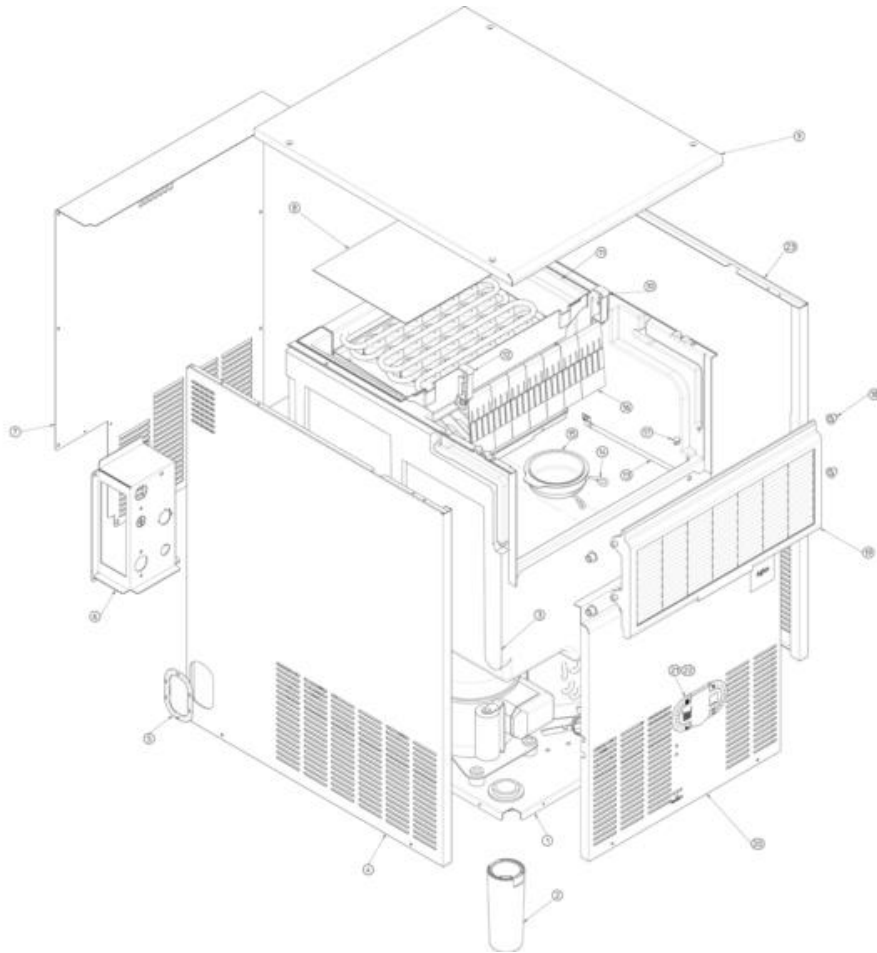

Ice-O-Matic Ice. Pure and Simple™

ICEU 106

SPARE PARTS LIST

REV. 02/2014

ICE-O-Matic
11100 East 45th Ave
Denver, Colorado 80239

- 1 UNIT PANELS
- 2 REFRIGERANT SYSTEM – AIR COOLED
- 3 REFRIGERANT SYSTEM – WATER COOLED
- 4 WATER SYSTEM
- 5 WATER SYSTEM – LARGE CUBES
- 6 CONTROL BOX

Pos	Code	Description
0001	781406 19	UNIT BASE
0002	660638 00	LEG
0003	782119 04R	STORAGE BIN ASSY
0004	722570 00	LEFT SIDE PANEL
0005	661070 00	PLASTIC PROTECTION
0006	702705 00	WATER HOOK UP PANEL
0007	702669 00	REAR PANEL
0008	742033 05	EVAPORATOR PLASTIC COVER
0009	781536 00R	TOP PANEL ASSY
0010	660388 01	CURTAIN BRACKET (LEFT)
0011	660750 04	EVAPORATOR HOUSING
0012	660388 00	CURTAIN BRACKET (RIGHT)
0013	732017 01	BULB HOLDER
0014	460047 00	SPRING
0015	660741 00	PLASTIC PLUG
0016	784457 52R	CURTAIN ASSY
0017	660816 00	SHOCK ABSORBER
0018	660286 00	BUSHING
0019	782102 41R	BIN DOOR ASSY
0020	722569 00	FRONT PANEL
0021	661092 00	THERMOSTATS PLASTIC HOUSING
0022	661092 02	THERMOSTATS PLASTIC COVER
0023	722571 00	RIGHT SIDE PANEL

Pos	Code	Description
0001	670106 04	COMPRESSOR
0002	650106 00	CAP
0003	670012 00	VALVE CORE
0004	650109 00	VALVE BODY
0005	620545 00	AIR COOLED CONDENSER
0006	620419 61	FAN MOTOR BRACKET
0007	630003 05	DRIER
0008	620306 27	HOT GAS VALVE BODY
0009	620306 48	COIL - 230/50-60
0010	630137 01	MECHANICAL FILTER
0011	784444 22	SUCTION LINE ASSY
0012	784477 07	EVAPORATOR ASSY
0013	620419 39	FAN BLADE
0014	620419 02	FAN MOTOR - 230/50-60
0015	620167 00	START CAPACITOR 88-108MFD/330V
0016	620057 78	RELAY - 230/50/1
0017	620478 16	PROTECTOR - 230/50/1
0018	660386 00	PLASTIC CLIP
0019	741114 01R	BULB HOLDER