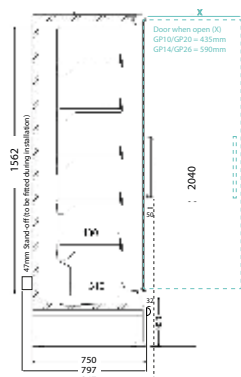

### Description

The TEFCOLD Galaxy+ FGD (Full Glass Door) range, finished in mirror stainless steel: our latest innovation in plug-in multidecks. We've combined an expanded display area and optimised cabinet efficiency with frameless, full-vision glass doors, offering enhanced product visibility that captures customers' attention. The ultra-low front and slim top canopy provide an extra 100mm of internal height, accommodating up to 5 shelves (plus base) as standard. With a depth of only 750mm, the unit fits through standard doors for easy installation, yet has 400mm deep shelves for maximum stock capacity. Thanks to the carefully designed refrigeration system and optimal airflow throughout the cabinets, all sizes in this range are rated A or B for energy efficiency. Each unit comes with heavy-duty adjustable shelves that can be tilted if needed, EPOS ticket strips and shelf risers as standard. Optional extras include glass end-walls and multiplexing kits.

### Product Features

- Fully automatic, fan assisted cooling
- Vertical & Horizontal LED Lighting
- Solid 40mm endwalls with mirrored interior
- Frameless hinged double glazed self closing doors
- 5 Adjustable shelves, max weight 160kg/sq metre
- Shelves can be flat or angled to 7° or 14°
- EPOS Ticket strips & shelf risers
- Suitable for fresh meat
- Can be multiplexed with kit (POA)
- Door widths match on G14 & G26 & on G10 & G20

	Ext. Dimension (WxDxH) (mm)	Int. Dimension (WxDxH) (mm)	Net Weight (kg)	Energy Cons. (kWh/year)	Input Power (W)	Display Area (m²)	No. of Shelves	Energy Class
Galaxy+ GP10FGD SS	1018 x 750 x 2040	938 x 510 x 1562	264	1161		1.42	5	B A T G
Galaxy+ GP14FGD SS	1330 x 750 x 2040	1250 x 510 x 1562	369	1205		1.9	5	A A T G
Galaxy+ GP20FGD SS	1955 x 750 x 2040	1875 x 510 x 1562	439	1935		2.85	5	B A T G
Galaxy+ GP26FGD SS	2580 x 750 x 2040	2500 x 510 x 1562	459	3468		3.8	5	B A T G