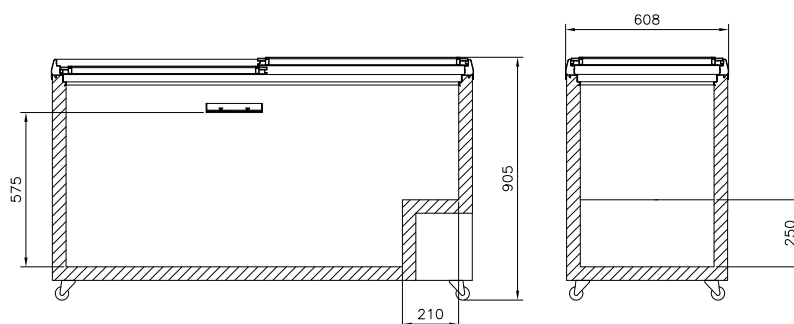

Conservators

IKG275

IKG405

FEATURES

- White laminated exterior
- Aluminium interior
- Sliding glass lid
- Castors as standard
- Skin condenser

TECHNICAL SPECIFICATIONS

- Controller: Manual thermostat
- Cooling: Static
- Defrost: Manual
- Refrigerant: R600a
- Climate Class: 4
- Temperature Range: -18°C ~ -24°C
- Power Supply: 13amp

MODEL	GROSS CAPACITY	BASKETS SUPPLIED	MAX. BASKETS	EXT. DIMENSIONS (H x W x D mm)	POWER CONSUMPTION	DECIBELS	WEIGHT (kg)	RRP
IKG205	194L	1	2	905 x 720 x 600	180W	42dBA	46	
IKG275	265L	2	3	905 x 920 x 600	260W	43dBA	52	
IKG405	386L	3	5	905 x 1260 x 600	300W	44dBA	64	
IKG505	492L	3	6	905 x 1560 x 600	320W	44dBA	74	