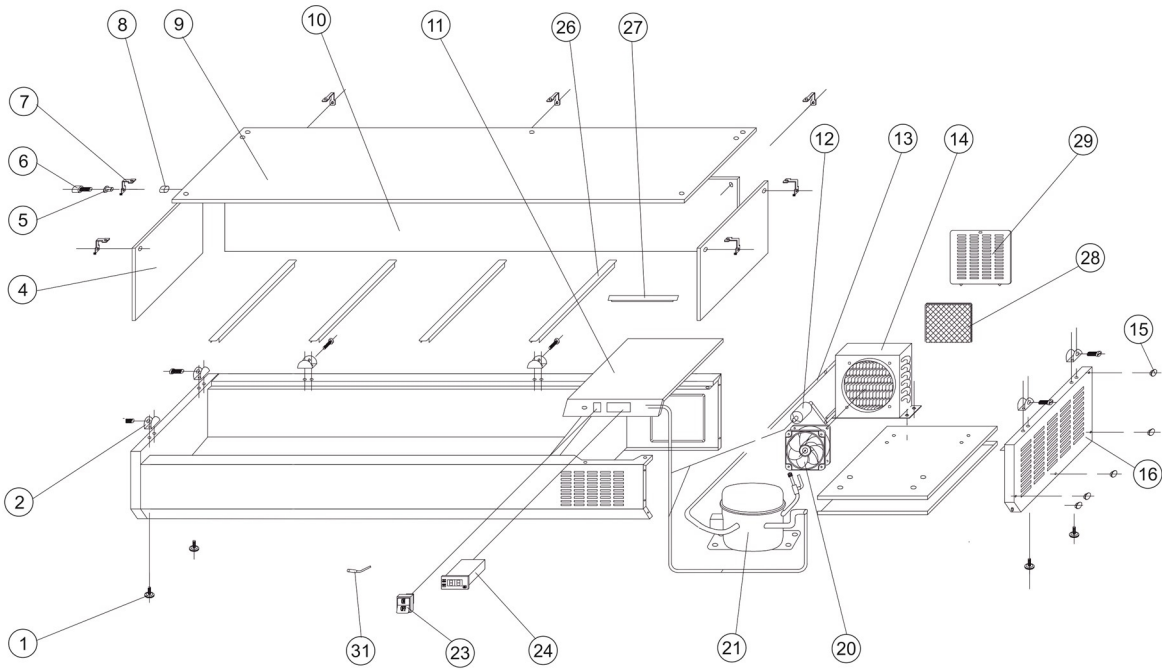

30823 / GVC33-180

Position	ItemNo	Description
01	14579	Feet M8
02	10499	Clips Glass Cover
04	10621	Side Glass
05	35045	Bushing
06	35046	Glass Fixed Bolt
07	35047	Glass Linked Clip
08	35048	Glass Clip Fixed Nut
09	35061	Top Glass
10	35062	Front Glass
11	35025	Unit Room Cover For Thermostat
12	15722	Filter Drier 20 G
13	13237	Defrost Water Coil
14	14193	Condensor
15	10068	Plastic Cap
16	35076	Side Cover
17	32629	Plug
20	13318	Cond./Evap. Fan Rah1238B
21	11725	Compressor HDL100A R600A
23	13754	Main Switch
24	14061	Thermostat XR02CX 2 Probes
26	14768	Divider For GN1/4 Pans 268x27 mm
27	14771	Divider For GN1/6 Pans 178x76 mm
28	10020	Filter 182 x 215 mm
29	35077	Air Flow Window
30	10039	Cover For Screw
31	13896	Probe NTC Dixell/Carel 10 Kohm

2023-01-16

30823 / GVC33-180

GVC33-nnn