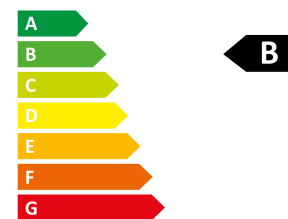

Energy Label

Prodis XMD1875-P-FGD-W