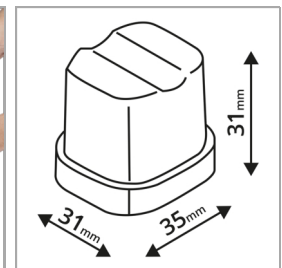

Measures and Content

Capacity Ice Production	kg/24h	37
Capacity In Ice Container	kg	16
Size of Ice Cubes	mm	31 x 35 x 31 (18g)
Water Consumption	l/24h	57
Climate Class		5
Gross / Net Weight	kg	48 / 40

Design and Material

Feet / Legs	4 adjustable feet and legs
Exterior Finish	SS304

Cooling and Functions

Type of Controller	Electronic	
Type of Cooling	Static	
Refrigerant	R290	
Refrigerant Charge	g	68

Power and Consumption

Energy Consumption	kWh/24h	10.4
Annual Energy Consumption	kWh/year	3796
Power		13 Amp
Max Ambient		40°C at 40% RH
Input Power	W	520
Voltage / Frequency	V/Hz	220-240/50

Dimensions

External Dimension (WxDxH)	mm	500 x 580 x 690
Packed Dimension (WxDxH)	mm	555 x 635 x 855
40ft Container Load	pcs	231

Easy to clean
condenser filter

Ice cube dimensions