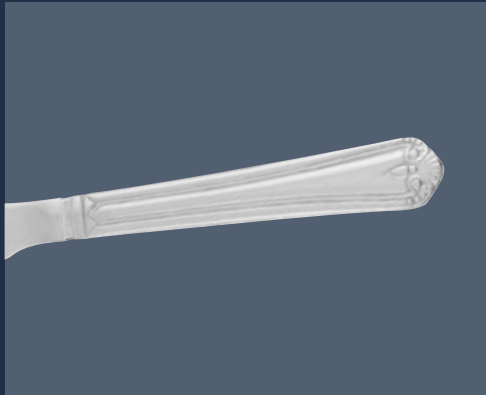

SIGNATURE STEEL

The Signature Steel ranges are a collection of 18/0 stainless steel patterns, providing an excellent balance between quality and value for money. They are ideal for high volume operations working to a tight budget.

Jesmond

18/0
Stainless Steel

AB764 Table Knife (S/H)	Case Qty 12
AB738 Table Fork	Case Qty 12
AB739 Table Spoon	Case Qty 12
AB744 Dessert Knife (S/H)	Case Qty 12
AB740 Dessert Fork	Case Qty 12
AB741 Dessert Spoon	Case Qty 12
AB742 Soup Spoon	Case Qty 12
AB743 Tea Spoon	Case Qty 12

Rattail

18/0
Stainless Steel

AD509 Table Knife (S/H)	Case Qty 12
AD510 Table Fork	Case Qty 12
A7383 Table Spoon	Case Qty 12
AD511 Dessert Knife (S/H)	Case Qty 12
AD512 Dessert Fork	Case Qty 12
AD513 Dessert Spoon	Case Qty 12
AD514 Soup Spoon	Case Qty 12
AD515 Tea Spoon	Case Qty 12

Kings

18/0
Stainless Steel

A7389 Table Knife (H/H)	Case Qty 12
AB736 Table Knife (S/H)	Case Qty 12
AB720 Table Fork	Case Qty 12
AB721 Table Spoon	Case Qty 12
A7392 Dessert Knife (H/H)	Case Qty 12
AB737 Dessert Knife (S/H)	Case Qty 12
AB722 Dessert Fork	Case Qty 12
AB723 Dessert Spoon	Case Qty 12
AB724 Soup Spoon	Case Qty 12
AB725 Tea Spoon	Case Qty 12
AB726 Coffee Spoon	Case Qty 12
A1336 Cake Fork	Case Qty 12
A0878 Steak Knife (S/H)	Case Qty 12

Baguette

18/0
Stainless Steel

AB589 Table Knife	Case Qty 12
AB590 Table Fork	Case Qty 12
AB591 Table Spoon	Case Qty 12
AB592 Dessert Knife	Case Qty 12
AB593 Dessert Fork	Case Qty 12
AB594 Dessert Spoon	Case Qty 12
AB595 Soup Spoon	Case Qty 12
AB596 Tea Spoon	Case Qty 12