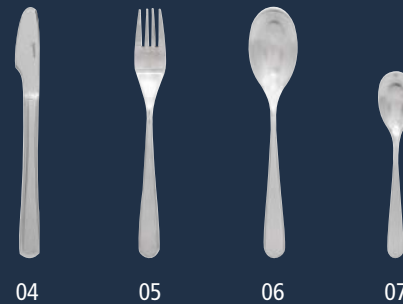

Complies with airport air side regulations for "Sharps & Tools"

Plaza Aviation

- 01 **AB633** Plaza Aviation Table Knife Case Qty 12
- 02 **AB634** Plaza Aviation Table Fork Case Qty 12
- 03 **AB635** Plaza Aviation Table Spoon Case Qty 12