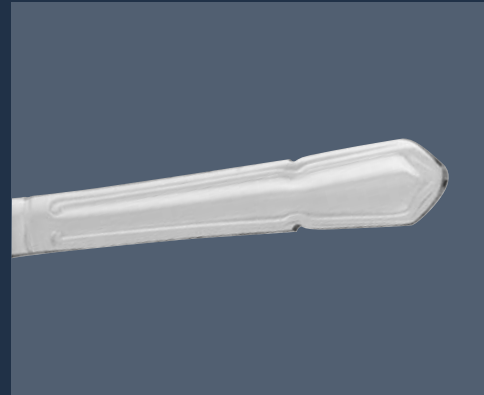

Signature
STEEL

SIGNATURE STEEL

The Signature Steel ranges are a collection of 18/0 stainless steel patterns, providing an excellent balance between quality and value for money. They are ideal for high volume operations working to a tight budget.