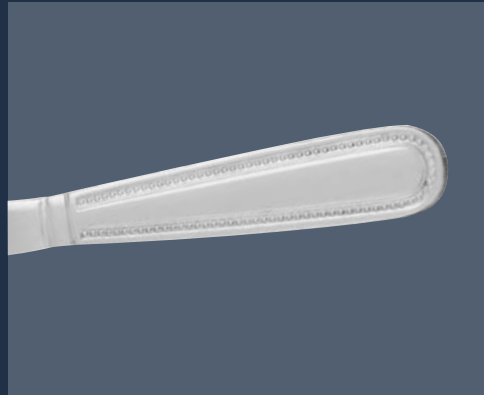

Signature
STEEL

Economy Harley

- 12 **PRAB995** Harley Table Knife Case Qty 48
- 13 **PRAB996** Harley Table Fork Case Qty 48
- 14 **PRAB997** Harley Dessert Spoon Case Qty 48
- 15 **PRAB998** Harley Tea Spoon Case Qty 48

Signature
STEEL

SIGNATURE STEEL

The Signature Steel ranges are a collection of 18/0 stainless steel patterns, providing an excellent balance between quality and value for money. They are ideal for high volume operations working to a tight budget.