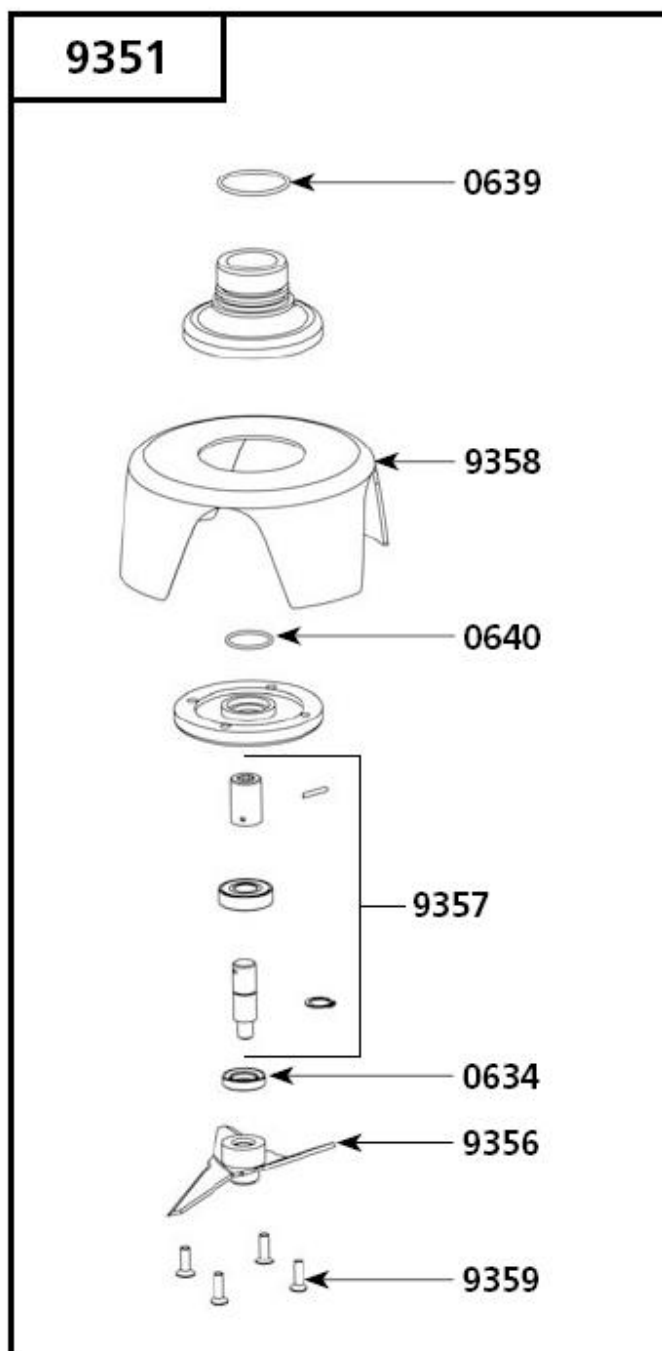

Machine	Explode	Code	Description
Gigamix	0793	☎	DETACHABLE HANDLE
Gigamix	089953	☎	RING 50X12
Gigamix	9353	☎	FIXED WHEEL + SCREWS (UNIT)
Gigamix	9354	☎	BRAKE WHEEL + SCREWS (UNIT)
Gigamix	9355	☎	FRAME + JIB HOLDER

9349		Jib Assembly	
Machine	Explode	Code	Description
Gigamix	0625	☎	TRANSMISSION BELT
Gigamix	089915	☎	COVER
Gigamix	9362	☎	DIRECTING PULLEY + HUB
Gigamix	9363	☎	CONDUCTING PULLEY + HUB
Gigamix	9364	☎	SCREW SET + WASHERS FOR FIXING THE MOTOR
Gigamix	9365	☎	SCREW SET + WASHERS FOR FIXING THE JIB
Gigamix	9366	☎	SCREW SET + WASHERS FOR FIXING THE AXLE-BRAKE
Gigamix	9367	☎	SCREW SET + WASHERS FOR FIXING THE TUBE
Gigamix	9368	☎	SCREW SET + WASHERS FOR FIXING THE COVER
Gigamix	9369	☎	MOTOR
Gigamix	9370	☎	SCREW SET + NUTS FOR FIXING THE STEEL SHEET ON THE JIB
Gigamix	9371	☎	SCREW SET FOR FIXING THE STEEL SHEET ON THE MOTOR HOUSING

9350		Foot Attachment Assembly	
Machine	Explode	Code	Description
Gigamix	0633		BALL BEARING
Gigamix	0792		RUBBER RING FOR UPPER BEARING HOLDER
Gigamix	079911		RUBBER RING CASE
Gigamix	09360		BEARING HOLDER, BRACE, CASE
Gigamix	09361		DRIVE SHAFT

9351		Detachable Bell Assembly	
Machine	Explode	Code	Description
Gigamix	0634	☎	WATERPROOF LIP SEAL
Gigamix	0639	☎	TORIC JOINT 42 X 2.5
Gigamix	0640	☎	TORIC JOINT 34 X 2
Gigamix	9356	☎	BLADE
Gigamix	9357	☎	LOWER SHAFT + BEARING+COUPLING + CLIPS
Gigamix	9358	☎	PROTECTION BELL
Gigamix	9359	☎	ASSEMBLING SET OF SCREW FOR THE BELL