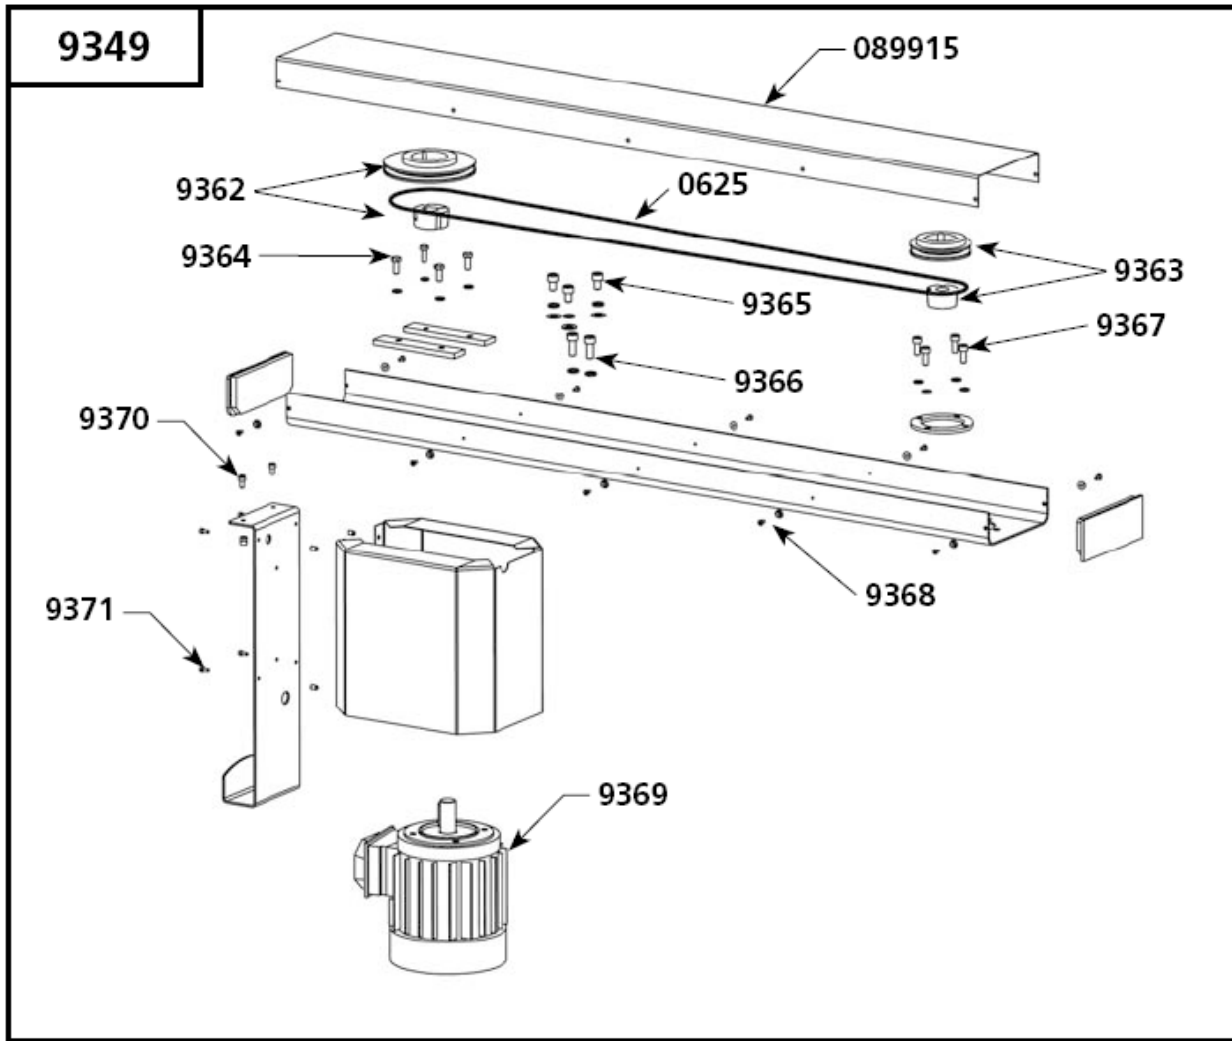

Machine	Explode	Code	Description
Gigamix	0793	☎	DETACHABLE HANDLE
Gigamix	089953	☎	RING 50X12
Gigamix	9353	☎	FIXED WHEEL + SCREWS (UNIT)
Gigamix	9354	☎	BRAKE WHEEL + SCREWS (UNIT)
Gigamix	9355	☎	FRAME + JIB HOLDER

9349		Jib Assembly	
Machine	Explode	Code	Description
Gigamix	0625	☎	TRANSMISSION BELT
Gigamix	089915	☎	COVER
Gigamix	9362	☎	DIRECTING PULLEY + HUB
Gigamix	9363	☎	CONDUCTING PULLEY + HUB
Gigamix	9364	☎	SCREW SET + WASHERS FOR FIXING THE MOTOR
Gigamix	9365	☎	SCREW SET + WASHERS FOR FIXING THE JIB
Gigamix	9366	☎	SCREW SET + WASHERS FOR FIXING THE AXLE-BRAKE
Gigamix	9367	☎	SCREW SET + WASHERS FOR FIXING THE TUBE
Gigamix	9368	☎	SCREW SET + WASHERS FOR FIXING THE COVER
Gigamix	9369	☎	MOTOR
Gigamix	9370	☎	SCREW SET + NUTS FOR FIXING THE STEEL SHEET ON THE JIB
Gigamix	9371	☎	SCREW SET FOR FIXING THE STEEL SHEET ON THE MOTOR HOUSING

9350		Foot Attachment Assembly	
Machine	Explode	Code	Description
Gigamix	0633		BALL BEARING
Gigamix	0792		RUBBER RING FOR UPPER BEARING HOLDER
Gigamix	079911		RUBBER RING CASE
Gigamix	09360		BEARING HOLDER, BRACE, CASE
Gigamix	09361		DRIVE SHAFT

9351		Detachable Bell Assembly	
Machine	Explode	Code	Description
Gigamix	0634	☎	WATERPROOF LIP SEAL
Gigamix	0639	☎	TORIC JOINT 42 X 2.5
Gigamix	0640	☎	TORIC JOINT 34 X 2
Gigamix	9356	☎	BLADE
Gigamix	9357	☎	LOWER SHAFT + BEARING+COUPLING + CLIPS
Gigamix	9358	☎	PROTECTION BELL
Gigamix	9359	☎	ASSEMBLING SET OF SCREW FOR THE BELL