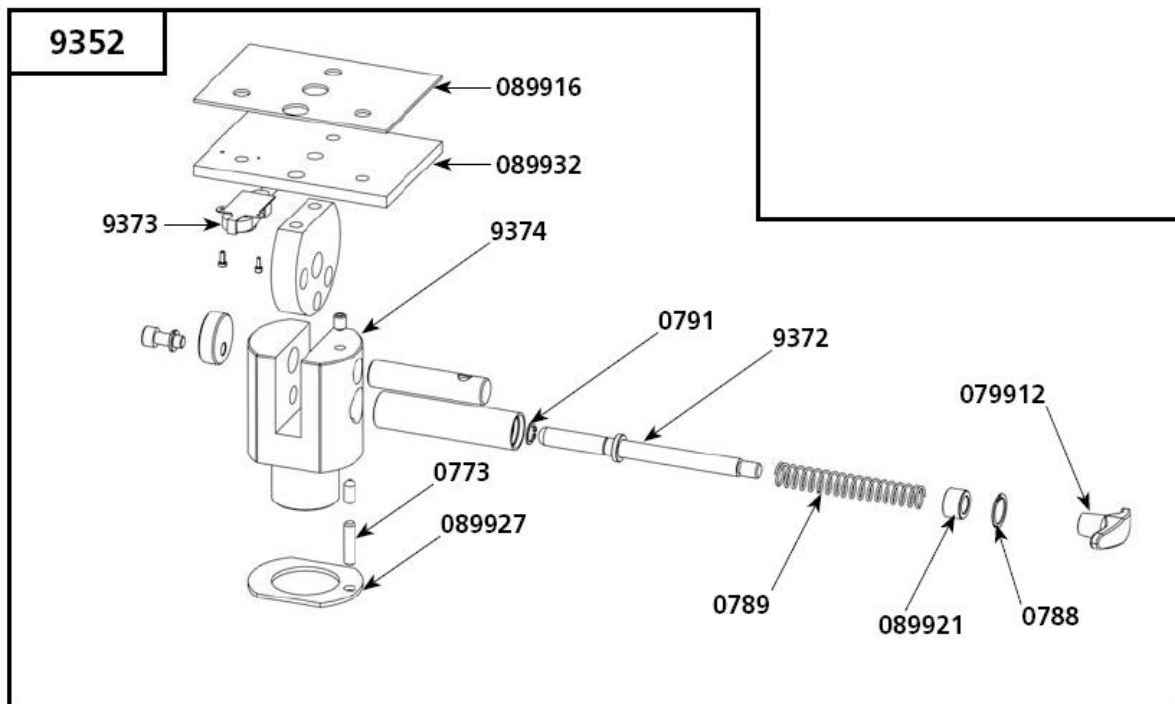

Machine	Explode	Code	Description
Gigamix	0793	☎	DETACHABLE HANDLE
Gigamix	089953	☎	RING 50X12
Gigamix	9353	☎	FIXED WHEEL + SCREWS (UNIT)
Gigamix	9354	☎	BRAKE WHEEL + SCREWS (UNIT)
Gigamix	9355	☎	FRAME + JIB HOLDER

9349		Jib Assembly	
Machine	Explode	Code	Description
Gigamix	0625	☎	TRANSMISSION BELT
Gigamix	089915	☎	COVER
Gigamix	9362	☎	DIRECTING PULLEY + HUB
Gigamix	9363	☎	CONDUCTING PULLEY + HUB
Gigamix	9364	☎	SCREW SET + WASHERS FOR FIXING THE MOTOR
Gigamix	9365	☎	SCREW SET + WASHERS FOR FIXING THE JIB
Gigamix	9366	☎	SCREW SET + WASHERS FOR FIXING THE AXLE-BRAKE
Gigamix	9367	☎	SCREW SET + WASHERS FOR FIXING THE TUBE
Gigamix	9368	☎	SCREW SET + WASHERS FOR FIXING THE COVER
Gigamix	9369	☎	MOTOR
Gigamix	9370	☎	SCREW SET + NUTS FOR FIXING THE STEEL SHEET ON THE JIB
Gigamix	9371	☎	SCREW SET FOR FIXING THE STEEL SHEET ON THE MOTOR HOUSING

9350		Foot Attachment Assembly	
Machine	Explode	Code	Description
Gigamix	0633		BALL BEARING
Gigamix	0792		RUBBER RING FOR UPPER BEARING HOLDER
Gigamix	079911		RUBBER RING CASE
Gigamix	09360		BEARING HOLDER, BRACE, CASE
Gigamix	09361		DRIVE SHAFT

9351		Detachable Bell Assembly	
Machine	Explode	Code	Description
Gigamix	0634	☎	WATERPROOF LIP SEAL
Gigamix	0639	☎	TORIC JOINT 42 X 2.5
Gigamix	0640	☎	TORIC JOINT 34 X 2
Gigamix	9356	☎	BLADE
Gigamix	9357	☎	LOWER SHAFT + BEARING+COUPLING + CLIPS
Gigamix	9358	☎	PROTECTION BELL
Gigamix	9359	☎	ASSEMBLING SET OF SCREW FOR THE BELL