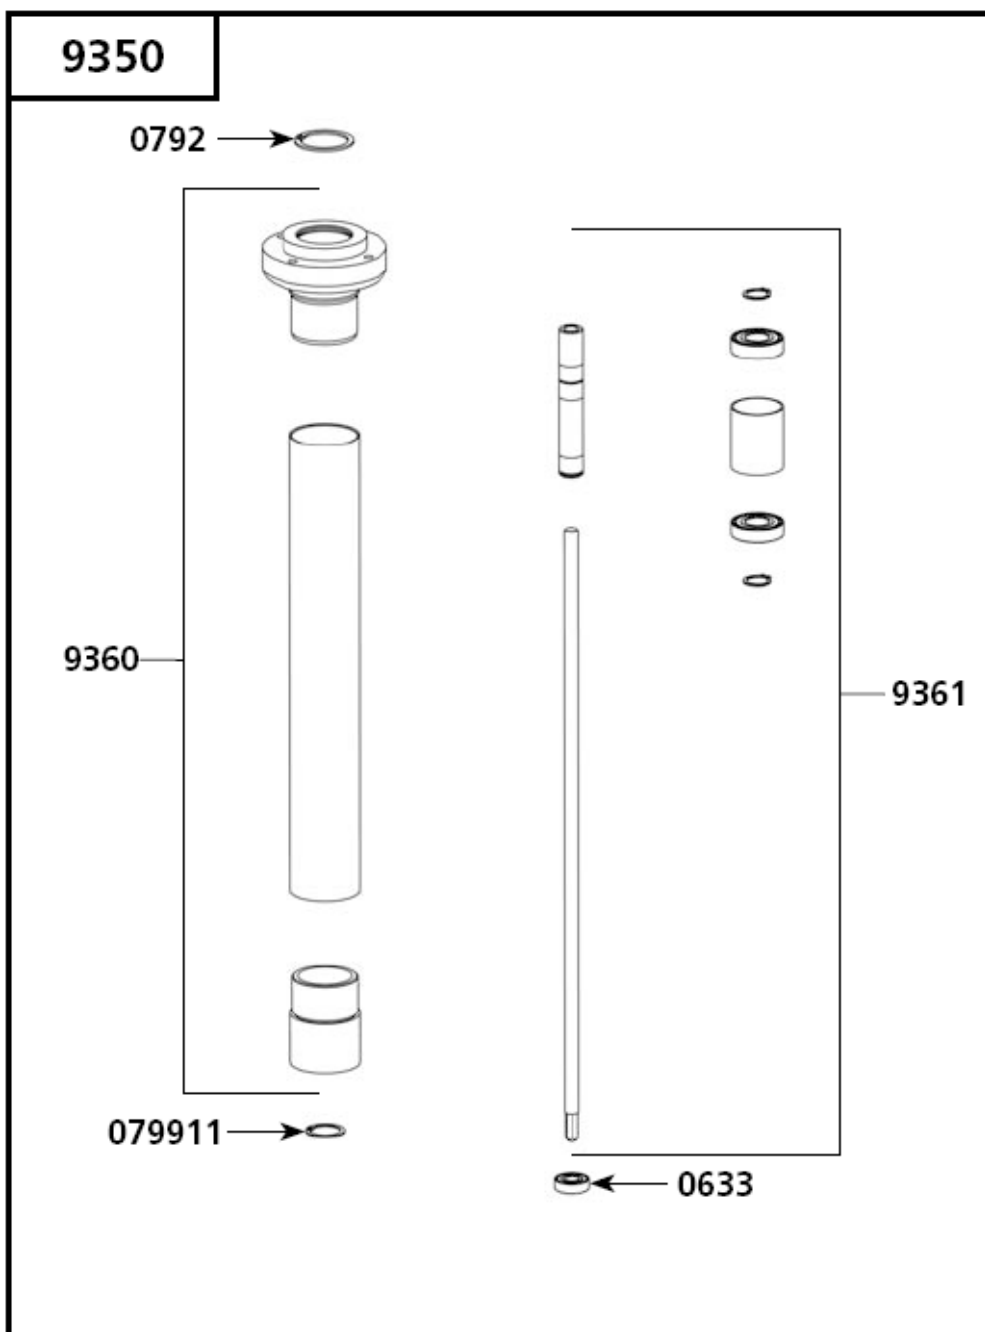

Machine	Explode	Code	Description
Gigamix	0793	☎	DETACHABLE HANDLE
Gigamix	089953	☎	RING 50X12
Gigamix	9353	☎	FIXED WHEEL + SCREWS (UNIT)
Gigamix	9354	☎	BRAKE WHEEL + SCREWS (UNIT)
Gigamix	9355	☎	FRAME + JIB HOLDER

9349		Jib Assembly	
Machine	Explode	Code	Description
Gigamix	0625	☎	TRANSMISSION BELT
Gigamix	089915	☎	COVER
Gigamix	9362	☎	DIRECTING PULLEY + HUB
Gigamix	9363	☎	CONDUCTING PULLEY + HUB
Gigamix	9364	☎	SCREW SET + WASHERS FOR FIXING THE MOTOR
Gigamix	9365	☎	SCREW SET + WASHERS FOR FIXING THE JIB
Gigamix	9366	☎	SCREW SET + WASHERS FOR FIXING THE AXLE-BRAKE
Gigamix	9367	☎	SCREW SET + WASHERS FOR FIXING THE TUBE
Gigamix	9368	☎	SCREW SET + WASHERS FOR FIXING THE COVER
Gigamix	9369	☎	MOTOR
Gigamix	9370	☎	SCREW SET + NUTS FOR FIXING THE STEEL SHEET ON THE JIB
Gigamix	9371	☎	SCREW SET FOR FIXING THE STEEL SHEET ON THE MOTOR HOUSING

9350		Foot Attachment Assembly	
Machine	Explode	Code	Description
Gigamix	0633		BALL BEARING
Gigamix	0792		RUBBER RING FOR UPPER BEARING HOLDER
Gigamix	079911		RUBBER RING CASE
Gigamix	09360		BEARING HOLDER, BRACE, CASE
Gigamix	09361		DRIVE SHAFT

9351		Detachable Bell Assembly	
Machine	Explode	Code	Description
Gigamix	0634	☎	WATERPROOF LIP SEAL
Gigamix	0639	☎	TORIC JOINT 42 X 2.5
Gigamix	0640	☎	TORIC JOINT 34 X 2
Gigamix	9356	☎	BLADE
Gigamix	9357	☎	LOWER SHAFT + BEARING+COUPLING + CLIPS
Gigamix	9358	☎	PROTECTION BELL
Gigamix	9359	☎	ASSEMBLING SET OF SCREW FOR THE BELL