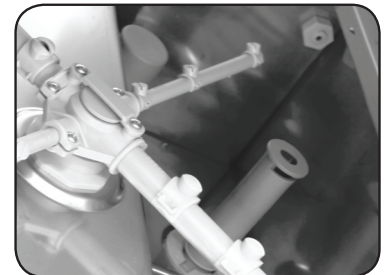

Model:
JET35P

Glasswasher Under Counter
 350mm basket, automatic drain pump

General Information

The Prodis JET35P 350mm basket automatic drain pump glasswasher with automatic rinseaid and detergent injectors, fixed wash and rinse thermostats and a 2 minute wash cycle.

Key Features

- 2 minute wash cycle
- 13amp for easy installation
- Timed rinseaid pump
- Timed detergent pump
- Wash and rinse tank elements
- 60°C fixed wash tank thermostat
- 80°C fixed rinse tank thermostat
- Compact design
- Simple operation
- Adjustable feet
- Wash pump filter

Construction

- 304 stainless steel exterior
- 304 stainless steel interior
- Double skinned door

Available Options

- Manual water softener
- Rinse boost pump
- Multifit stand
- Double check valve

Technical Data

Model	JET35P
External Dimensions	Width = 400 Depth = 470 Height = 615
Wash Cycle	2 minute
Basket size	350 x 350mm
Internal clearance / Maximum loading height	240mm
Automatic rinseaid injector	✓
Automatic detergent injector	✓
Wash tank temperature	60°C
Rinse tank temperature	80°C
Rinse tank heating element	2500w
Wash tank heating element	500w
Total power supply	2800w
Wash pump capacity	120 litres per minute
Wash tank capacity	7.5 litres
Rinse tank capacity	3 litres
Water inlet	3/4 BSP
Drain outlet	28mm
Drain system	Drain pump
Weight	30kg