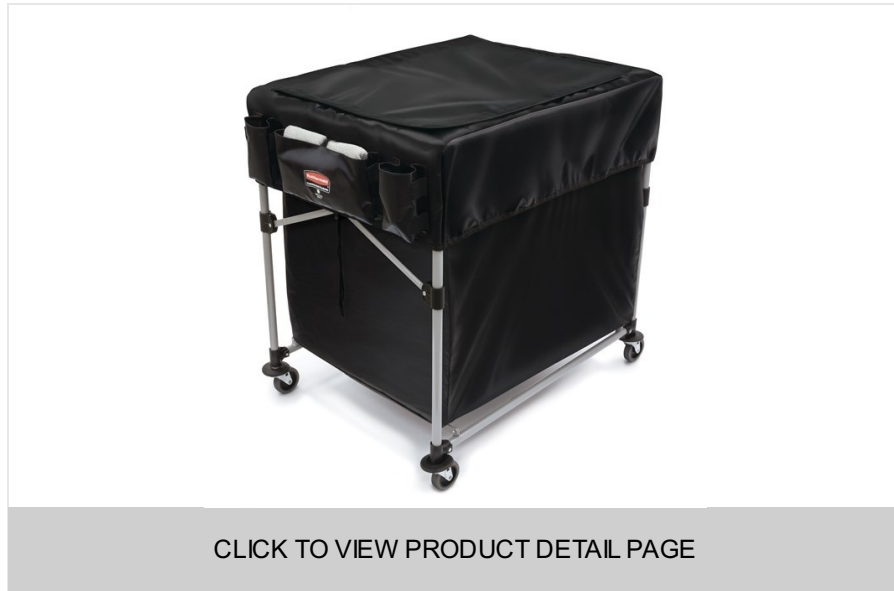

LARGE COVER FOR 8 BUSHEL COLLAPSIBLE X-CART

SKU: 1889864

LARGE COVER FOR 8 BUSHEL COLLAPSIBLE X-CART

The Rubbermaid Commercial 1889864 8 Bushel Executive Series X-Cart Cover, Black.

FEATURES AND BENEFITS

LARGE COVER FOR 8 BUSHEL COLLAPSIBLE X-CART

SKU: 1889864

SPECIFICATIONS

	Metric	Imperial
Product Length	88.9 cm	35 in
Product Width	66.68 cm	26.25 in
Product Height	22.86 cm	9 in
Product Weight	1.17 kg	1.17 kg
UPC	086876223026	086876223026
Case Pack Length	35.1 cm	
Case Pack Width	22.4 cm	
Case Pack Height	7.52 cm	
Case Pack Weight	1.18 kg	
Case Pack Quantity	1	
UCC	00086876223026	
Packaging Length	34.29 cm	
Packaging Width	21.59 cm	
Packaging Height	5.08 cm	
Packaging Weight	1.18 kg	
Capacity	300 L	
Colour	Black	Black
Country of Origin	China	China