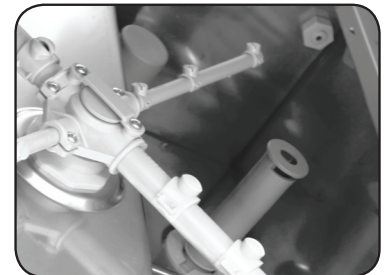

Model:
JET40

Glasswasher Under Counter
 400mm basket, gravity drain

General Information

The Prodis JET40 400mm basket gravity drain glasswasher with automatic rinseaid and detergent injectors, fixed wash and rinse thermostats and a 2 minute wash cycle.

Key Features

- 2 minute wash cycle
- 13amp for easy installation
- Timed rinseaid pump
- Timed detergent pump
- Wash and rinse tank elements
- 60°C fixed wash tank thermostat
- 80°C fixed rinse tank thermostat
- Compact design
- Simple operation
- Adjustable feet
- Stainless steel wash pump filter

Construction

- Stainless steel exterior
- Stainless steel interior
- Double skinned door

Available Options

- Manual water softener
- Rinse boost pump
- Multifit stand
- Double check valve

Technical Data

Model	JET40
External Dimensions	Width = 450 Depth = 520 Height = 665
Wash Cycle	2 minute
Basket size	400 x 400mm
Internal clearance / Maximum loading height	265mm
Automatic rinseaid injector	✓
Automatic detergent injector	✓
Wash tank temperature	60°C
Rinse tank temperature	80°C
Rinse tank heating element	2500w
Wash tank heating element	500w
Total power supply	2800w
Wash pump capacity	120 litres per minute
Wash tank capacity	8.5 litres
Rinse tank capacity	3 litres
Water inlet	3/4 BSP
Drain outlet	28mm
Drain system	Gravity
Weight	35kg