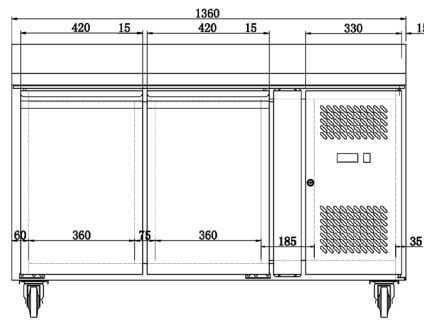

Project
Location
Item#
QTY

Model:
GRN-W2R

Gastronorm Compatible Counter Refrigerator
2 door, 2 shelves, 283 litre capacity with upstand

General Information

The Prodis GRN-W2R is a fan assisted gastronorm compatible 2 door counter fridge with 2 adjustable shelves, 100mm upstand, fan assisted cooling and digital temperature control.

Key Features

- -2°C to +8°C temperature range
- Fan assisted cooling
- 2 adjustable shelves
- Digital temperature control
- Replaceable door gasket
- Automatic defrost

Construction

- Stainless steel exterior
- Stainless steel interior
- Heavy duty full width door handle
- 100mm upstand

0 L

4
30°C - 55%

2015/1004.1

Technical Data

Model	GRN-W2R
Capacity	283 Litres
External Dimensions	Width = 1360 Depth = 700 Height = 950
Interior Finish	Stainless Steel
Exterior Finish	Stainless Steel
Doors	2 hinged
Self closing	✓
Self closing mechanism	Sprung
Locks	✓
Shelves	(2) adjustable
Gastronorm Compatible	✓
Temperature control	Digital
Temperature control position	External
Temperature range	-2° to +8°c
Refrigerant	R600a
Evaporator style	Coil
Fan assisted	✓