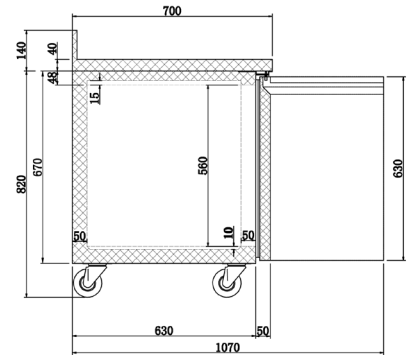

Project
Location
Item#
QTY

Model:
GRN-W2R

Gastronorm Compatible Counter Refrigerator
2 door, 2 shelves, 283 litre capacity with upstand

General Information

The Prodis GRN-W2R is a fan assisted gastronorm compatible 2 door counter fridge with 2 adjustable shelves, 100mm upstand, fan assisted cooling and digital temperature control.

Key Features

- -2°C to +8°C temperature range
- Fan assisted cooling
- 2 adjustable shelves
- Digital temperature control
- Replaceable door gasket
- Automatic defrost

Construction

- Stainless steel exterior
- Stainless steel interior
- Heavy duty full width door handle
- 100mm upstand

0 L

4
30°C - 55%

2015/1004.1

Technical Data

Model	GRN-W2R
Capacity	283 Litres
External Dimensions	Width = 1360 Depth = 700 Height = 950
Interior Finish	Stainless Steel
Exterior Finish	Stainless Steel
Doors	2 hinged
Self closing	✓
Self closing mechanism	Sprung
Locks	✓
Shelves	(2) adjustable
Gastronorm Compatible	✓
Temperature control	Digital
Temperature control position	External
Temperature range	-2° to +8°c
Refrigerant	R600a
Evaporator style	Coil
Fan assisted	✓