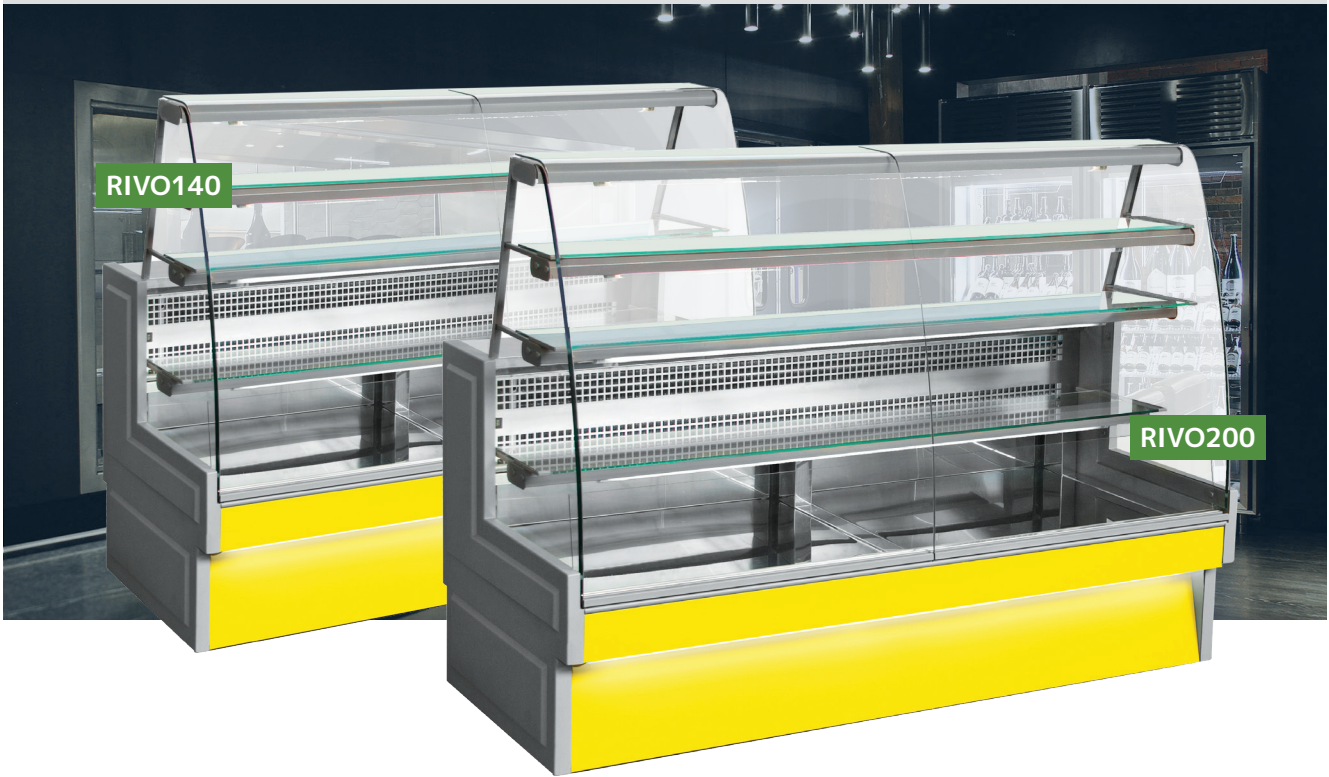

RIVO Serveover Counters

RIVO100 / RIVO140 / RIVO200 / RIVO280

2 Years Parts & Labour Warranty

3-4 Weeks Delivery

UK Service Support

Manufactured In Europe

This Sterling Pro Green serveover counter range is ideal for commercial environments such as cafés, conveniences stores and restaurants. Manufactured in Europe, this range features a slide-out display deck for easy loading, anti-mist front glass, internal and external lighting, x1 refrigerated glass shelf, x2 ambient glass shelves, scratch-resistant serving shelves, automatic timed defrost, Stainless Steel and yellow exterior.

Model	Deck Area	Temperature Range	Max Ambient	Refrigerant	Dimensions (mm)		
RIVO100	1.33m ²	+3°C to +5°C	+25°C	R455a	W1030	D876	H1432
RIVO140	1.79m ²	+3°C to +5°C	+25°C	R455a	W1435	D876	H1432
RIVO200	2.67m ²	+3°C to +5°C	+25°C	R455a	W1910	D876	H1432
RIVO280	3.86m ²	+3°C to +5°C	+25°C	R455a	W2790	D876	H1432