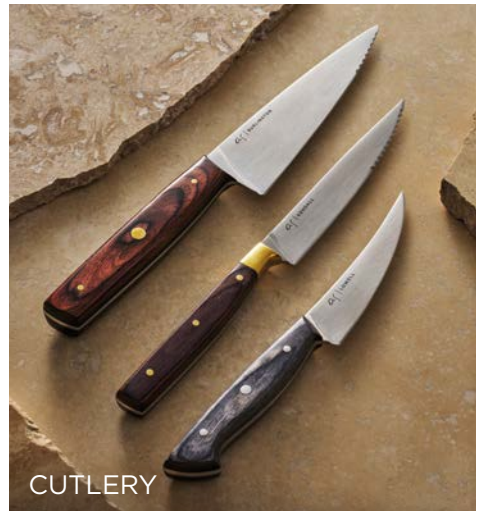

GLASS DINNERWARE