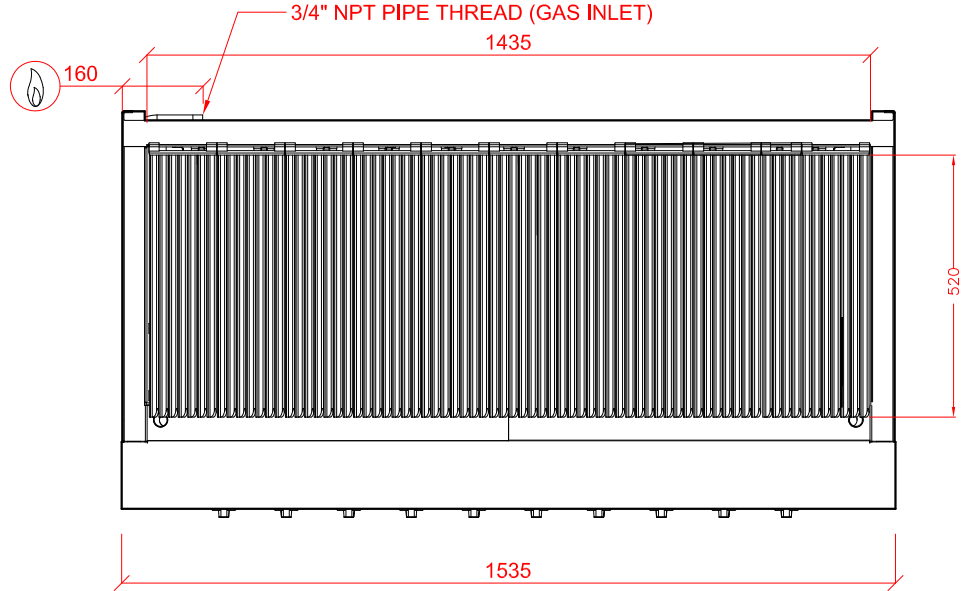

**COOKING EQUIPMENT
CHARBROILER RANGE**

HOBART UK,
SOUTHGATE WAY,
ORTON SOUTHGATE,
PETERBOROUGH.
PE2 6GN
0844 888 7777
www.hobartuk.com

Charbroiler Range - LPG Gas

BCB1500-2

Device Number

Description

Gas

Notes

BCB1500-2

GAS CHARBROILER -
(LPG Gas).
(WITH PIEZO IGNITION).

35.0kW /
(119,460BTU/H)

22mm CONNECTION, 37m BAR

SPECIAL NOTE:
INSTALLATION MUST COMPLY
WITH CURRENT GAS SAFETY
REGULATIONS AND BS 6173
UNIT WEIGHT - 196kg