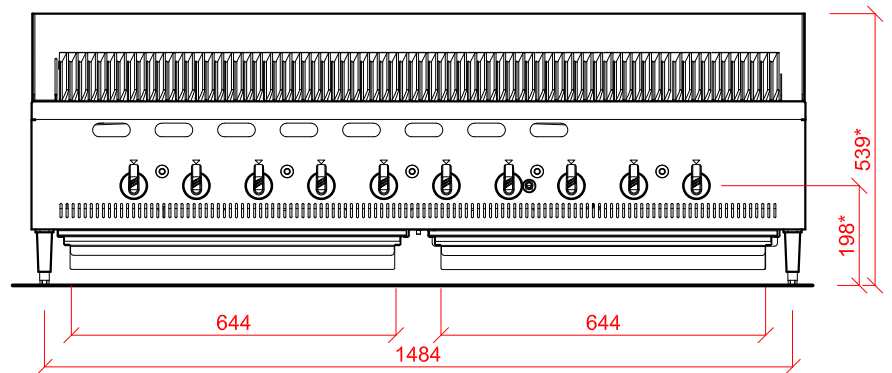

**COOKING EQUIPMENT
CHARBROILER RANGE**

HOBART UK,
SOUTHGATE WAY,
ORTON SOUTHGATE,
PETERBOROUGH.
PE2 6GN
0844 888 7777
www.hobartuk.com

Charbroiler Range - LPG Gas

BCB1500-2

Device Number

Description

Gas

Notes

BCB1500-2

GAS CHARBROILER -
(LPG Gas).
(WITH PIEZO IGNITION).

35.0kW /
(119,460BTU/H)

22mm CONNECTION, 37m BAR

SPECIAL NOTE:
INSTALLATION MUST COMPLY
WITH CURRENT GAS SAFETY
REGULATIONS AND BS 6173
UNIT WEIGHT - 196kg