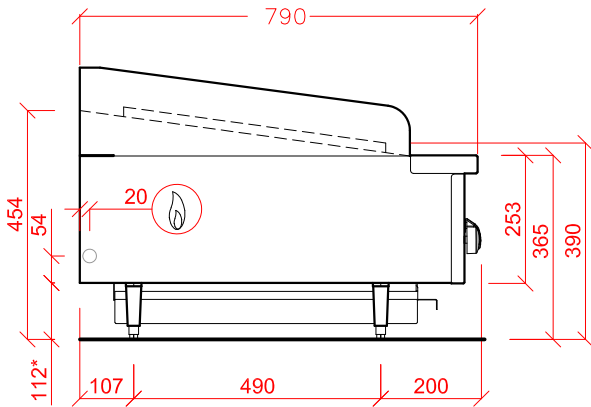

**COOKING EQUIPMENT
CHARBROILER RANGE**

HOBART UK,
SOUTHGATE WAY,
ORTON SOUTHGATE,
PETERBOROUGH.
PE2 6GN
0844 888 7777
www.hobartuk.com

Charbroiler Range - LPG Gas

BCB1500-2

Device Number

Description

Gas

Notes

BCB1500-2

GAS CHARBROILER -
(LPG Gas).
(WITH PIEZO IGNITION).

35.0kW /
(119,460BTU/H)

22mm CONNECTION, 37m BAR

SPECIAL NOTE:
INSTALLATION MUST COMPLY
WITH CURRENT GAS SAFETY
REGULATIONS AND BS 6173
UNIT WEIGHT - 196kg