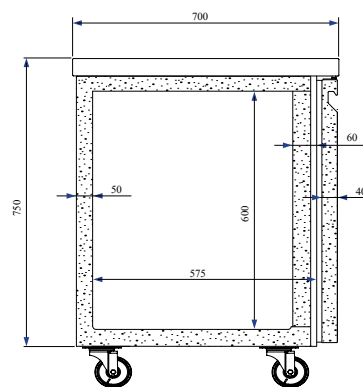

# 1/1 Gastronorm Refrigerated Counters

700mm Depth, with Glass Doors

PN99CR-HC

PN999CR-HC

PN9999CR-HC

## FEATURES

High grade AISI 304 stainless steel exterior & interior, including back

1 x GN1/1 shelf per door, shelf size 530 x 325mm

Shelf with denser wires especially designed for storing bottles in an upright position

Power Supply: 13amp

MODEL	DOOR	GROSS CAPACITY	EXT. DIMENSIONS (H x W x D mm)	ENERGY RATING	POWER CONSUMPTION	KWH /ANNUM	WEIGHT (kg)	RRP
PN99CR-HC	2	274L	890 x 1345 x 700	C	366W	1095	131	
PN999CR-HC	3	429L	890 x 1790 x 700	C	373W	1460	164	
PN9999CR-HC	4	583L	890 x 2240 x 700	C	469W	1862	200	