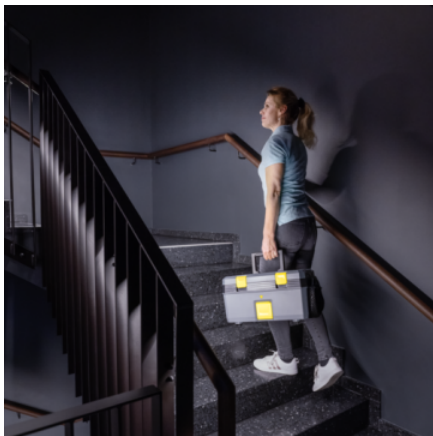

Compact all-in-one box design

- Long-lasting, robust and thus very economical machine.
- Space-saving, comfortable storage of the accessories in the machine itself.
- Can be easily transported with one hand thanks to the low weight (7.5 kg).