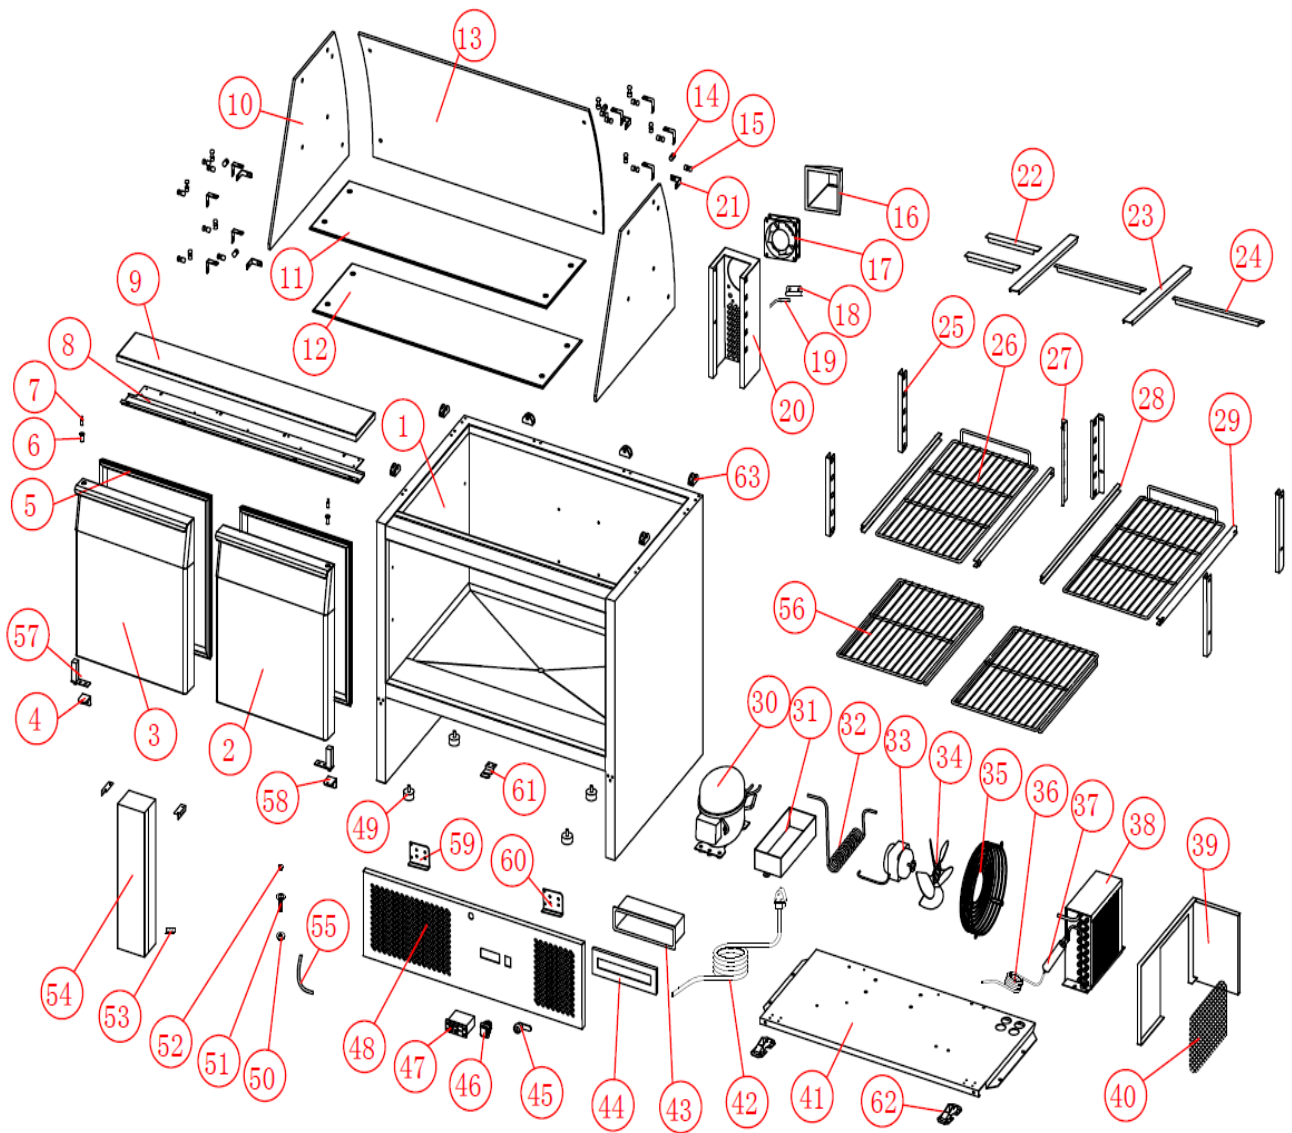

BPD2XX

Exploded parts diagram

Part Number	Number	Name	Qty
***	1	Cabinet	1
***	2	Door (right) *Please check cabinet Mark*	1
***	3	Door (left) *Please check cabinet Mark*	1
K8-HINGE05	4	Bottom Hinge	1
K8-GASKET04	5	Door Gasket	2
K8-AXISSLEEVE	6	Bush	2
X1-HINGEPIN01	7	Hinge Pin	2
K8-HINGE06	8	Upper Hinge	1
***	9	Cutting Board	1
***	10	Side Glass	2
***	11	Top Glass	1
***	12	Middle Glass	1
***	13	Rear Glass	1
***	14	Rubber Sleeve	21
***	15	Glass Connector Screw And nut	24
***	16	Air Guide Cover	1
X1-FAN03	17	Evap Fan	1
***	18	Probe Cover	1
K8-PROBE01	19	Probe	1
***	20	Fan Base	1
***	21	Glass Connector	12
***	22	Short Spacer Bar	2
***	23	Long Spacer Bar	2
***	24	Medium Spacer Bar	2
***	25	Ladder Rack	4
X1-SHELF07	26	Shelf	2
***	27	Rear Ladder Rack	2
K8-GUIDE04	28	LH Shelf Guide	2
K8-GUIDE05	29	RH Shelf Guide	2
K8-COMP07	30	Compressor	1
***	31	Vaporising Tray	1
***	32	Vaporizing Coil	1
K8-MOTOR01	33	Cond Fan Motor	1
***	34	Cond Fan blade	1
***	35	Cond Fan Guard	1
X1-CAPILLARY04	36	Capillary	1
***	37	Drier	1
***	38	Condenser	1
***	39	Air Deflector Plate	1
***	40	Cond Filter	1
***	41	Cooling Unit Board	1
***	42	Power Cord	1
***	43	Plastic Water-proof Box	1
***	44	plastic water-proof box cover	1
X1-LOCK04	45	Door Lock	1

X1-SWITCH01	46	Power Switch	1
X1-CONTROLLER03	47	Controller	1
***	48	Panel	1
***	49	Feet	4
K8-DRAIN01	50	Drain-Pipe Nut	1
K8-DRAIN02	51	Drain Spigot	1
K8-PLUG	52	Drain plug	1
***	53	Mullion Connector	3
***	54	Mullion	1
K8-DRAIN03	55	PVC drain-pipe	1
X1-SHELF11	56	Bottom Shelf	2
***	57	Spring Hinge	2
K8-HINGE05	58	Bottom Hinge	1
***	59	Panel Hinge Fixing Plate (Left)	1
***	60	Panel Hinge Fixing Plate (Right)	1
***	61	Panel Lock Bracket	1
***	62	Panel Hinge	2
***	63	Glass Fixing Bracket	6