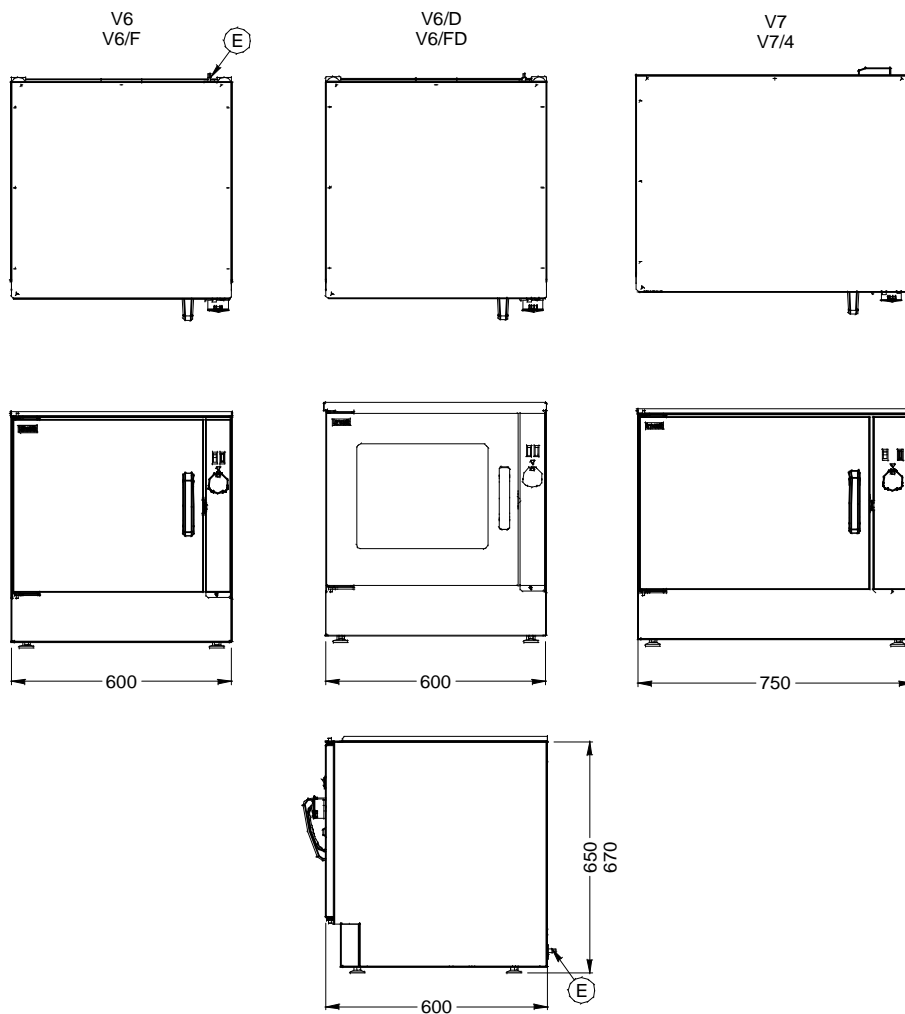

V6/D

Construction

- Body: stainless steel grade 430
- Oven liner: stainless steel
- Shelves and side racks: chrome plated

Available Options

- Choice of widths, solid or glass doors and static or fan assisted models

Specifications

Model	V6	V6/F	V6/D	V6/FD	V7	V7/4
External height (mm)	650 - 670	650 - 670	650 - 670	650 - 670	650 - 670	650 - 670
External width (mm)	600	600	600	600	750	750
External depth (mm)	600	600	600	600	600	600
Shelf dimensions (mm) W x D	455 x 300	455 x 330	455 x 330	455 x 330	540 x 360	540 x 360
Oven capacity (m ³)	0.085	0.085	0.085	0.085	0.091	0.091
Usable oven dimensions (mm) W x D x H	470 x 340 x 420	470 x 340 x 420	470 x 340 x 420	470 x 340 x 420	550 x 340 x 420	550 x 340 x 420
Glass door	No	No	Yes	Yes	No	No
Fan assisted oven	No	Yes	No	Yes	Yes	Yes
Net weight unpacked (kg)	46	46	47	47	53	53
Gross weight packed (kg)	62	62	63	63	71	71
Shipping volume	0.472	0.472	0.472	0.472	0.648	0.649
Total power rating (kW)	3	3	3	3	3.0	4.0
Electrical supply 1N~+E 230V 50-60Hz Current Rating (A)	13.0	13.0	13.0	13.0	13.0	17.0