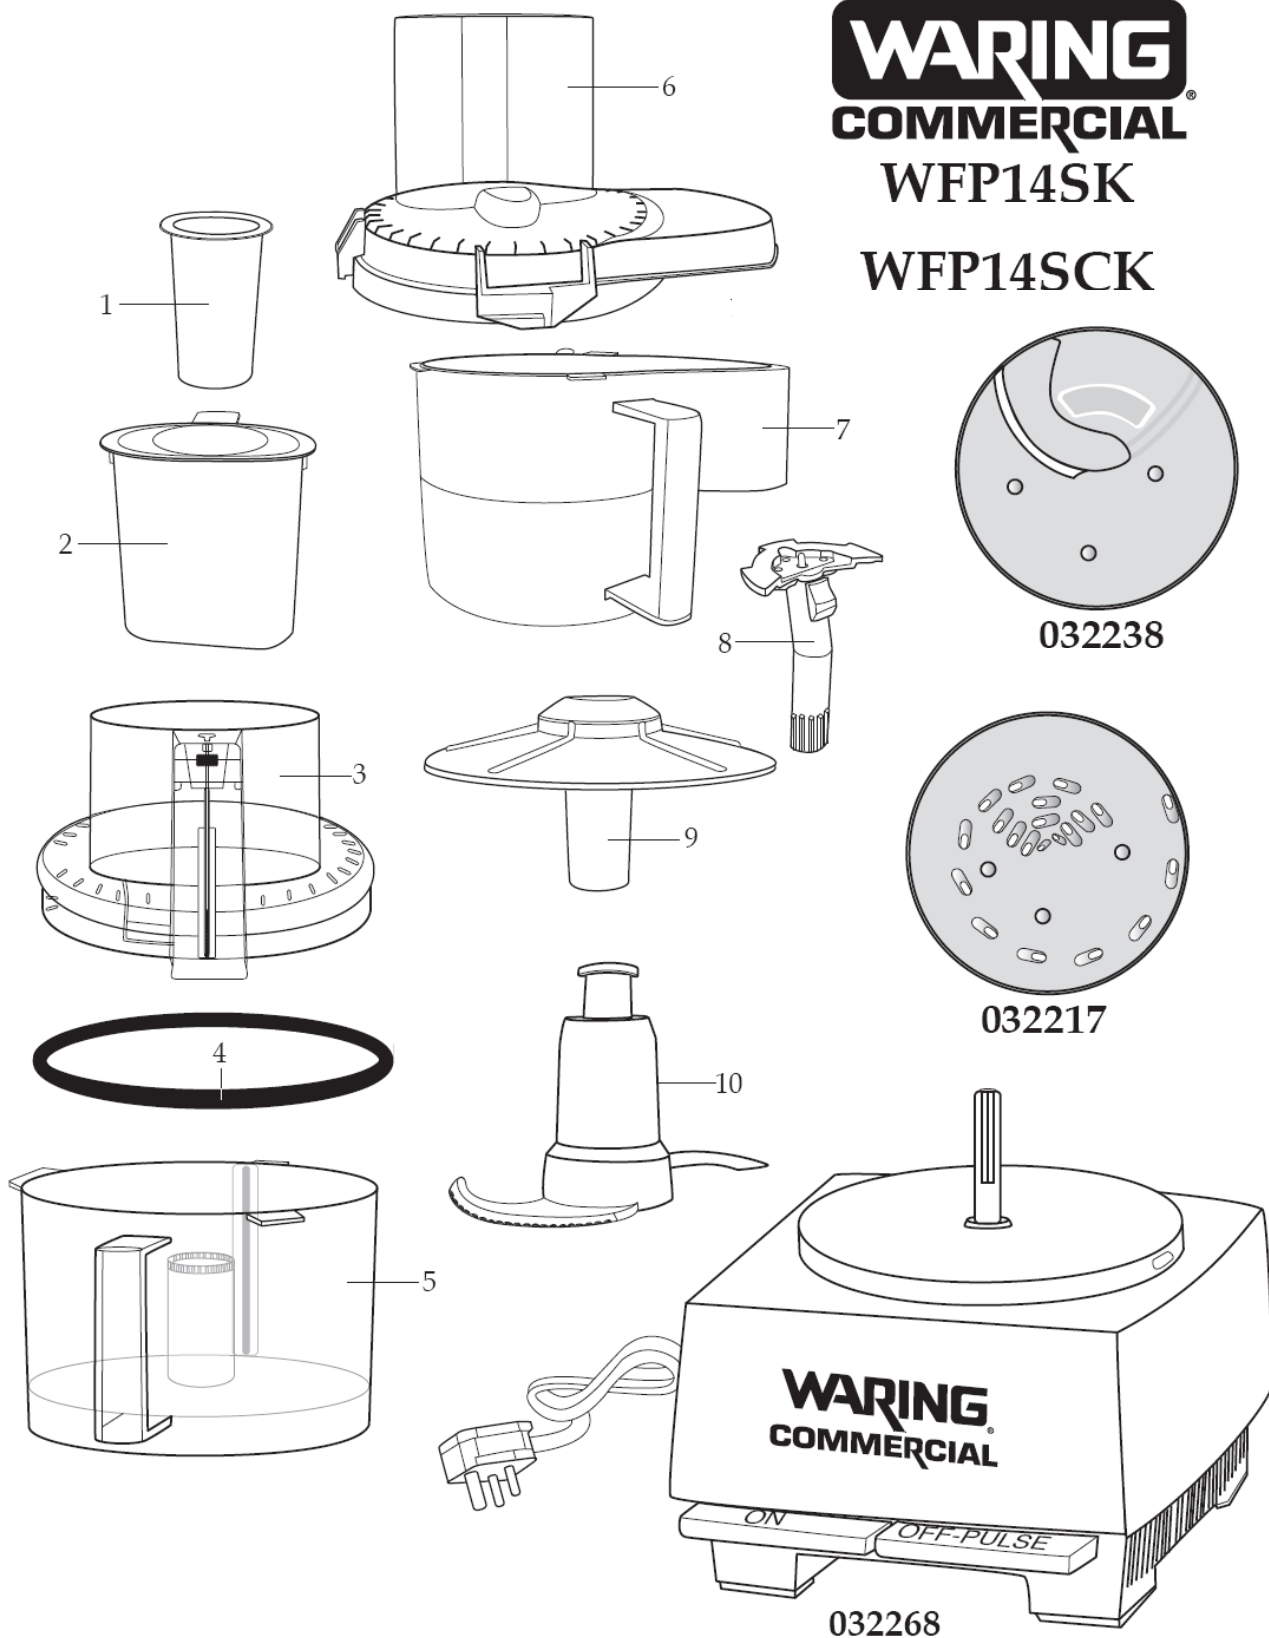

WARING
COMMERCIAL

WFP14SK

WFP14SCK

Machine	Explode	Code	Description
Waring Food Processor WFP14SCK	1	AE050	SMALL PUSHER
Waring Food Processor WFP14SCK	2	AE051	LARGE PUSHER
Waring Food Processor WFP14SCK	3	AE052	BOWL COVER
Waring Food Processor WFP14SCK	4	AE053	COVER SEAL
Waring Food Processor WFP14SCK	5	AE054	BOWL
Waring Food Processor WFP14SCK	6	AE055	CONTINUOUS FEED COVER
Waring Food Processor WFP14SCK	7	AE056	CONTINUOUS FEED BOWL
Waring Food Processor WFP14SCK	8	AE057	DISC STEEM
Waring Food Processor WFP14SCK	9	AE058	SLINGER
Waring Food Processor WFP14SCK	10	AE059	SERRATED S BLADE
Waring Food Processor WFP14SCK	032268		BASE UNIT ASSY
Waring Food Processor WFP14SCK	032238	AD789	2MM-5/64 " SLICING DISC
Waring Food Processor WFP14SCK	032217	AC667	4MM-5/32" SHREDDING DISC
Waring Food Processor WFP14SCK	029451	AD362	START CAPACITOR
Waring Food Processor WFP14SCK	503370		PCB ASSY
Waring Food Processor WFP14SCK	029450		STOP CAPACITOR
Waring Food Processor WFP14SCK	030191		BOTTOM HOUSING (BLACK)
Waring Food Processor WFP14SCK	030194		SWITCH
Waring Food Processor WFP14SCK	029452		STARTING RELAY
Waring Food Processor WFP14SCK	030182		MICRO SWITCH SEAL
Waring Food Processor WFP14SCK	029448		MICRO SWITCH