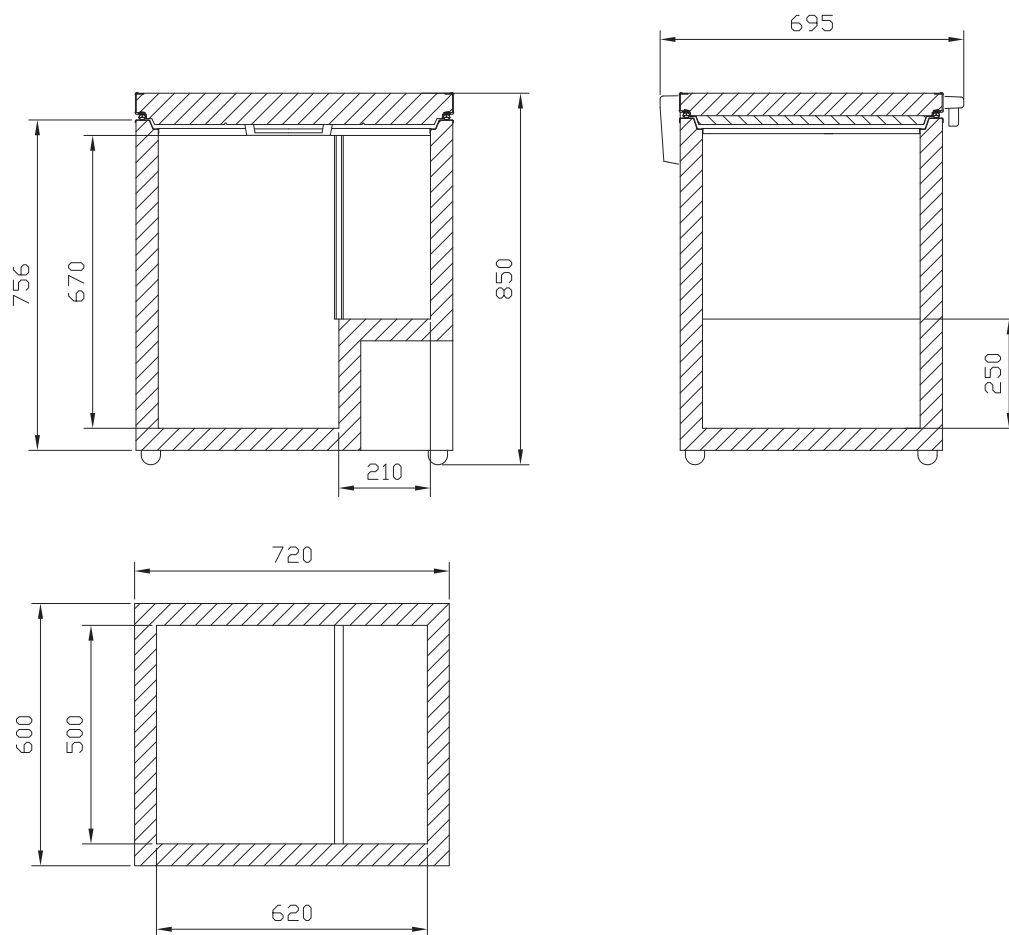

HF 201

ECONOMY CHEST FREEZER

All measurements in mm

Height, mm	850
Width, mm	720
Depth, mm	600
Incl. handle and hinge, mm	695

VESTFROST
SOLUTIONS

A/S Vestfrost
Falkevej 12
DK-6705 Esbjerg Ø
www.vestfrostsolutions.com