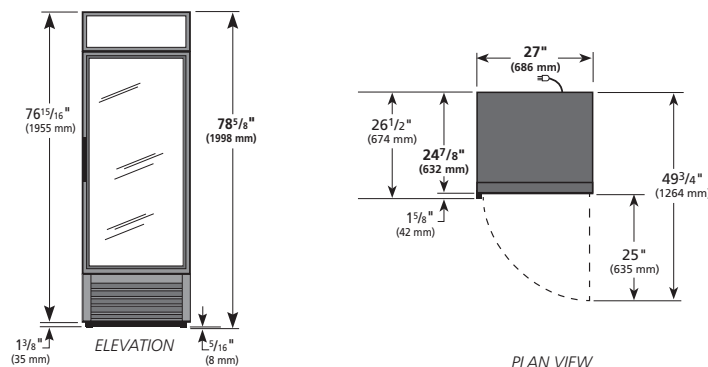

ROUGH-IN DATA

Specifications subject to change without notice.
Chart dimensions rounded up to the next whole millimeter (inches rounded up to the next 1/8").

Model	Doors	Shelves	Cabinet Dimensions (mm)			HP	Voltage	Amps	Capacity (litres)	Refrigerant	Crated Weight (kg)
			W	D	H						
GDM-19T-HC~TSL01	1	4	686	632	1998	1/3	230-240/50/1	2.4	466	R290	143

† Depth does not include 42 mm for door handles.