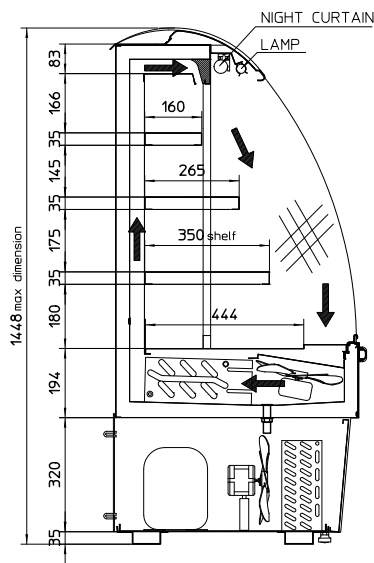

Jolly Junior Tiered Display

JNR10

JNR14

1448mm height

TECHNICAL SPECIFICATIONS

Controller:	Digital controller with temperature display
Cooling:	Ventilated
Defrost:	Automatic
Refrigerant:	R507
Climate Class	3
Temperature Range:	+2°C ~ +6°C
Power Supply:	13amp

FEATURES

- White laminated exterior & interior
- 3 shelves (able to tilt) with ticket strip
- Night blind as standard
- Internal illumination
- Plexiglass side panels
- Adjustable feet

MODEL	GROSS CAPACITY	EXTERNAL DIMENSIONS (H x W x D mm)	POWER CONSUMPTION	WEIGHT (kg)	RRP
JNR10	290L	1448 x 995 x 737	950W	128	
JNR14	400L	1448 x 1345 x 737	1200W	166	