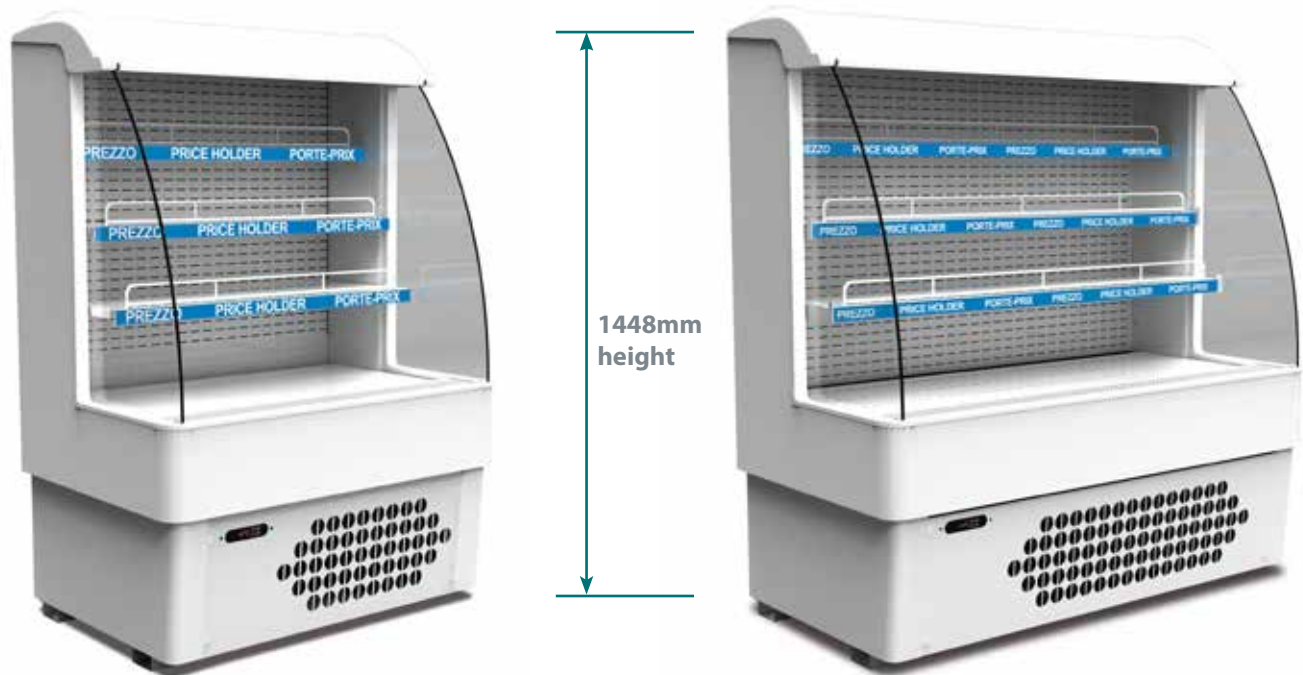

Jolly Junior Tiered Display

JNR10

JNR14

1448mm height

TECHNICAL SPECIFICATIONS

Controller:	Digital controller with temperature display
Cooling:	Ventilated
Defrost:	Automatic
Refrigerant:	R507
Climate Class	3
Temperature Range:	+2°C ~ +6°C
Power Supply:	13amp

FEATURES

- White laminated exterior & interior
- 3 shelves (able to tilt) with ticket strip
- Night blind as standard
- Internal illumination
- Plexiglass side panels
- Adjustable feet

MODEL	GROSS CAPACITY	EXTERNAL DIMENSIONS (H x W x D mm)	POWER CONSUMPTION	WEIGHT (kg)	RRP
JNR10	290L	1448 x 995 x 737	950W	128	
JNR14	400L	1448 x 1345 x 737	1200W	166	