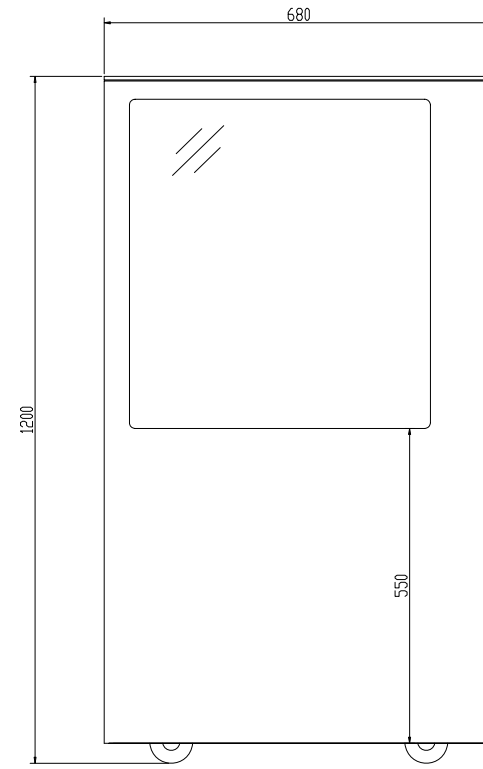

BACK

SIDE VIEW

SECTION VIEW

ELEVATION

PLAN

图
校
号
号

Drawn by:		SKU Code (s)	
Date:	16/06/2019	DB952	
Drawing title:	DB952 Deli Showcase Refrigerator		
Status:	Final	Revision:	1