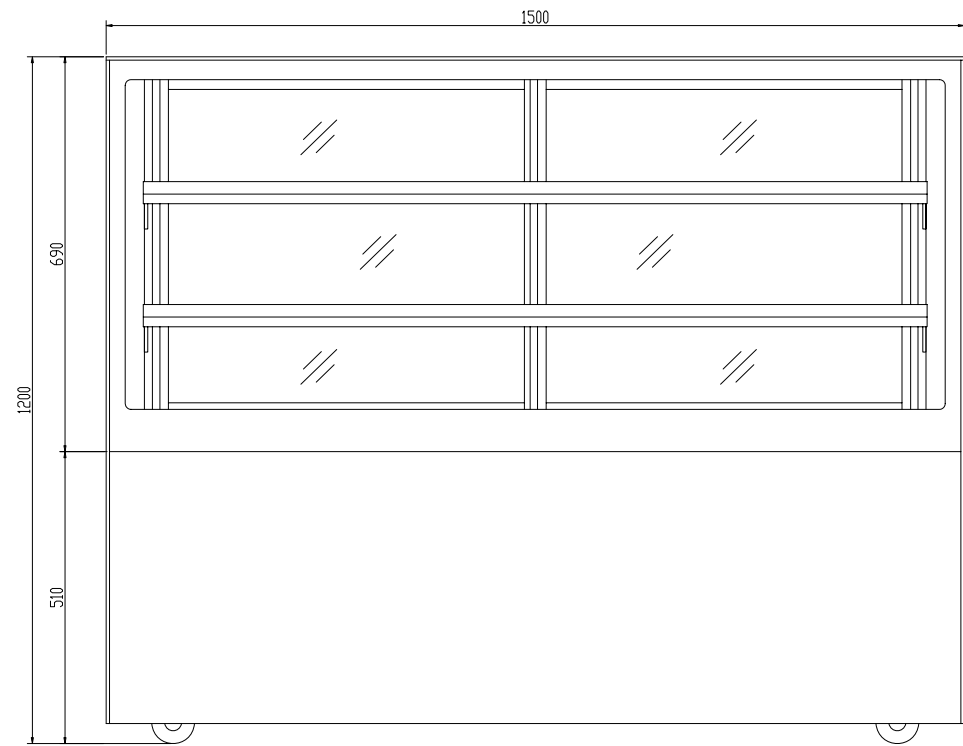

BACK

SIDE VIEW

SECTION VIEW

ELEVATION

PLAN

图
校
号
号

Drawn by:		SKU Code (s)	
Date:	16/06/2019	DB952	
Drawing title:	DB952 Deli Showcase Refrigerator		
Status:	Final	Revision:	1