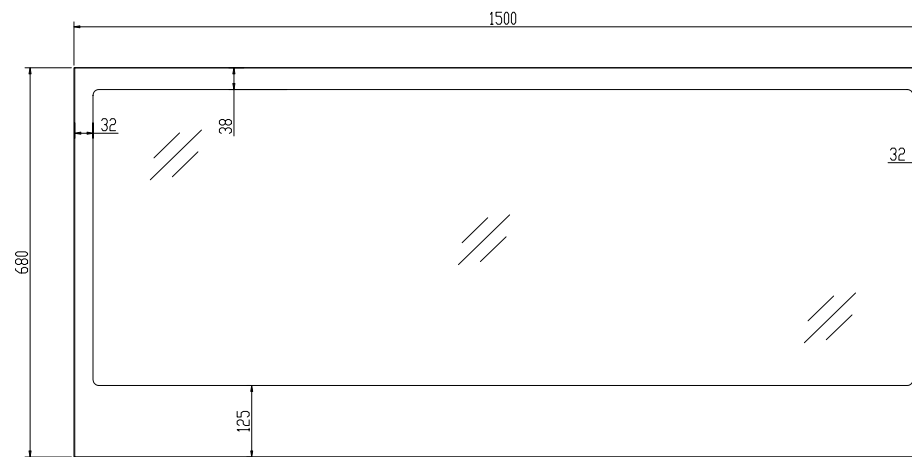

BACK

SIDE VIEW

SECTION VIEW

ELEVATION

PLAN

图
校
号
号

Drawn by:		SKU Code (s)	
Date:	16/06/2019	DB952	
Drawing title:	DB952 Deli Showcase Refrigerator		
Status:	Final	Revision:	1