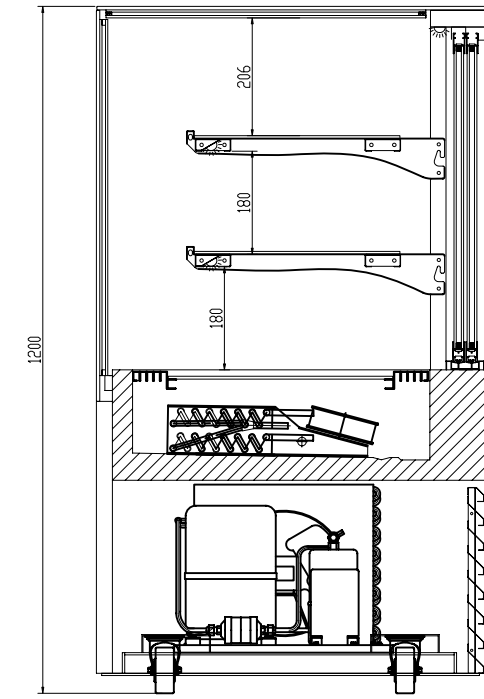

BACK

SIDE VIEW

SECTION VIEW

ELEVATION

PLAN

图
校
号
号

Drawn by:		SKU Code (s)	
Date:	16/06/2019	DB952	
Drawing title:	DB952 Deli Showcase Refrigerator		
Status:	Final	Revision:	1